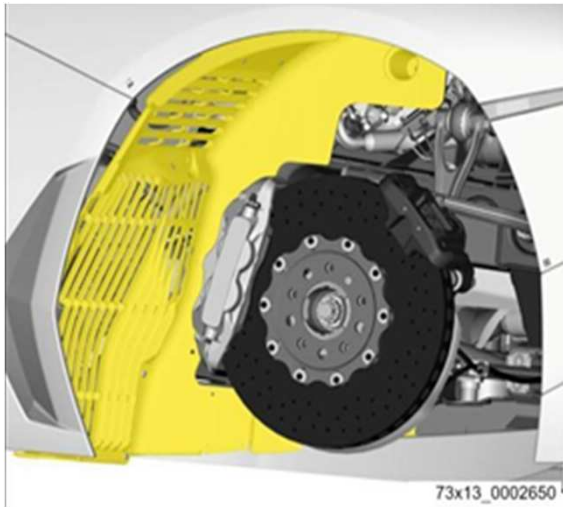

Lamborghini Aventador 834/835

Rear Wheel Housing Rework

470810982B & 470810981B

Lamborghini Aventador 834/835

Cutting Shapes for rear wheel housing rework

470810982B & 470810981B

Cut out the two shapes and use them as pattern to mark wheel housing portions to be removed from left and right sides. Refer to instructions detailed in technical bulletin nr LB83X-A.09.14 .