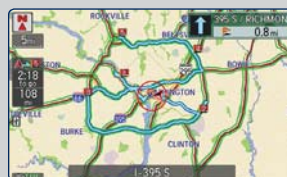

Navigation improvements

Full address entry by voice

From the voice portal, you can say the full destination address. Press the Talk button, say "Address," and follow the prompts.

Traffic

Free-flow traffic is a brighter green, which is easier to see on the map.

Press the Talk button and say "Display traffic" to show traffic incidents in the area.

From the map menu, you can use the interface dial to display or hide traffic flow on the map.

Guidance volume adjustment