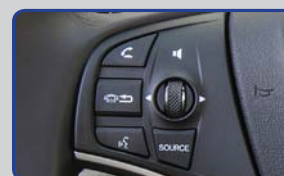

Play modes

Basic audio functions (such as scan, random, repeat, sound settings, etc.) can be selected from the main ODMD screen.

Audio source customization

Customize audio sources on the ODMD screen in the order you want using the Edit Order option in the Audio Source screen.

Navigation improvements

Full address entry by voice

From the voice portal, you can say the full destination address. Press the Talk button, say "Address," and follow the prompts.

Traffic

Free-flow traffic is a brighter green, which is easier to see on the map.

Press the Talk button and say "Display traffic" to show traffic incidents in the area.

From the map menu, you can use the interface dial to display or hide traffic flow on the map.

Guidance volume adjustment