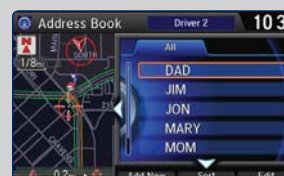

Navigation improvements

Full address entry by voice

From the voice portal, you can say the full destination address. Press the Talk button, say "Address," and follow the prompts.

Traffic

Free-flow traffic is a brighter green, which is easier to see on the map.

Press the Talk button and say "Display traffic" to show traffic incidents in the area.

From the map menu, you can use the interface dial to display or hide traffic flow on the map.

Guidance volume adjustment

Adjust the guidance volume during guidance using the steering wheel volume dial or audio volume knob.

Address book/place category scrolling

Use the interface dial to scroll through your address book or a listing of place categories while driving.