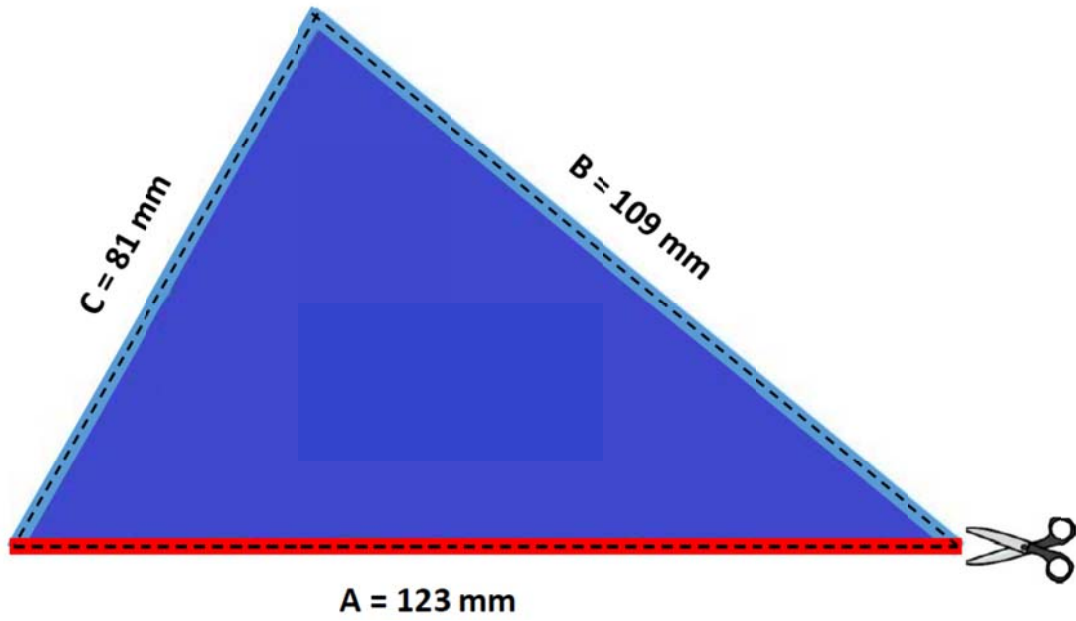

Attachment 1