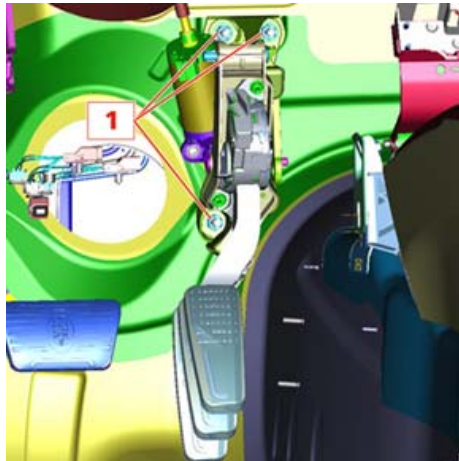

5. Print the template (see attachment 1) and tape it to the upper corner of the tunnel carpeting as shown below. (Fig.1 and Fig.2)