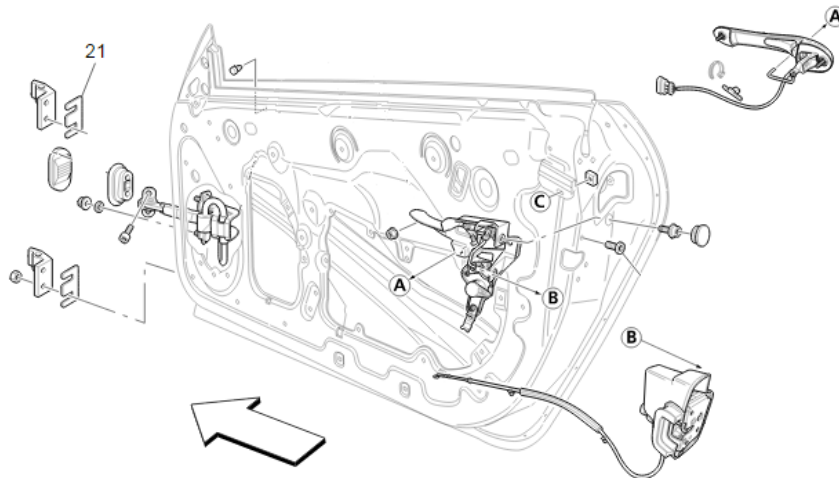

Maserati S.p.A. and MNA have determined that the above described vehicles were manufactured with passenger side door latch components which were not heat-treated. Door latch components require heat-treatment processes to be applied to ensure all transversal door latch loads can be withstood, ensure vehicle strength integrity, and ensure door latch durability. If the vehicle's passenger side door is subjected to loads that are found during a vehicle crash, non-heat-treated door latch components can fail, which can lead to the door accidentally opening, thereby placing the passenger at greater risk of injury.

In an overabundance of caution, Maserati is recalling the above described vehicles to replace the passenger side door latch assembly. The repair procedure consists of the installation of new door latch components. The repair procedure will be performed free of charge to the customer.

VEHICLE SAFETY RECALL SERVICE PROCEDURE

Which Vehicles Are Affected

Please refer to the attached VIN list for the affected vehicles in the U.S. and Canada.