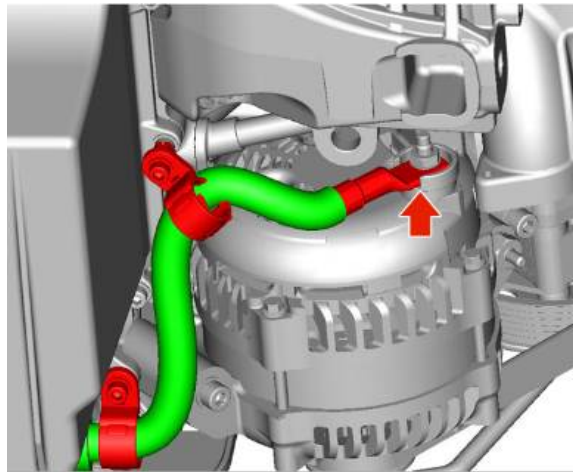

9. Reconnect the power cable to the alternator on the proper site indicated by the red arrow (the picture does not show the cover in order to better display the procedure).