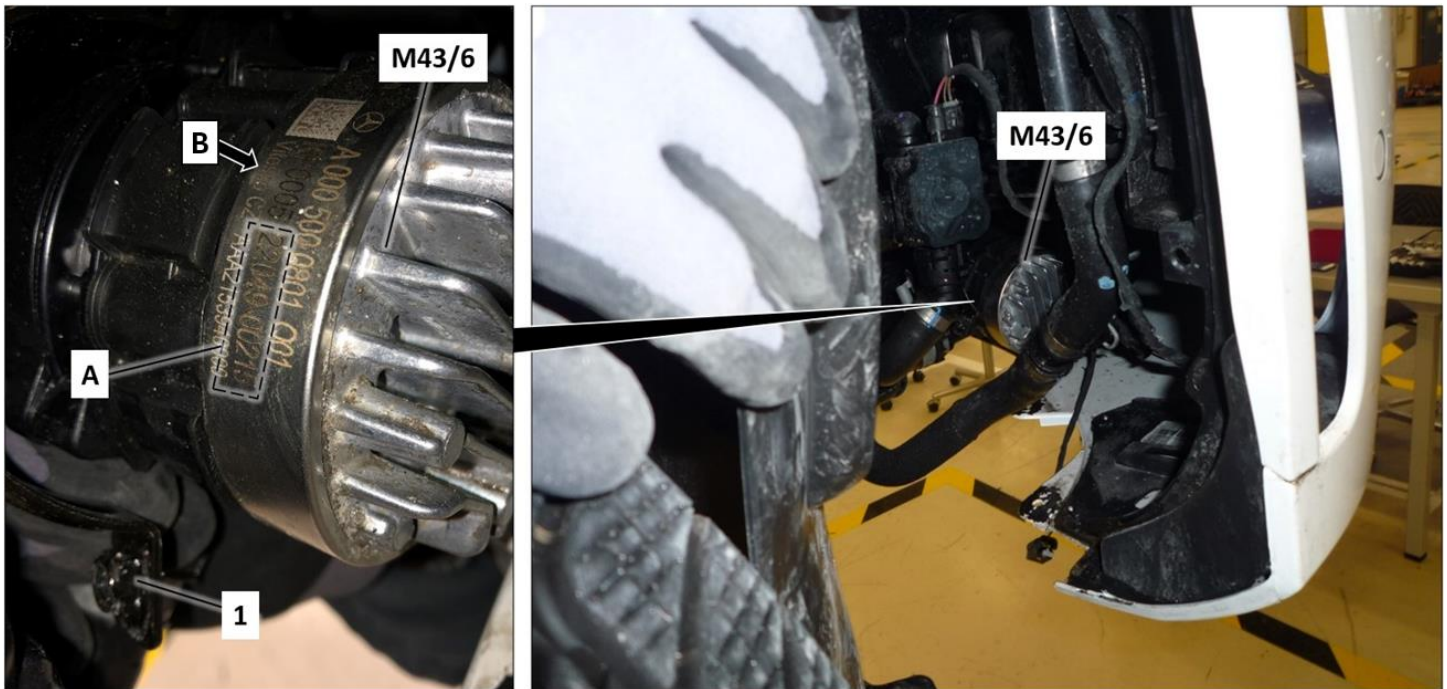

Check Procedure 1

1. Remove front section of the right fender liner.
 - i** For basic information, see: AR88.10-P-1301ME.
2. Remove screw (1, Figure 1) and carefully pull electric coolant pump (M43/6, Figure 1) towards the wheel arch until the area to be checked is legible.
3. Read the manufacturer designation (B, Figure 1) of the electric coolant pump (M43/6, Figure 1).
 - i** If necessary, clean the electric coolant pump (M43/6, Figure 1) in the area to be checked.