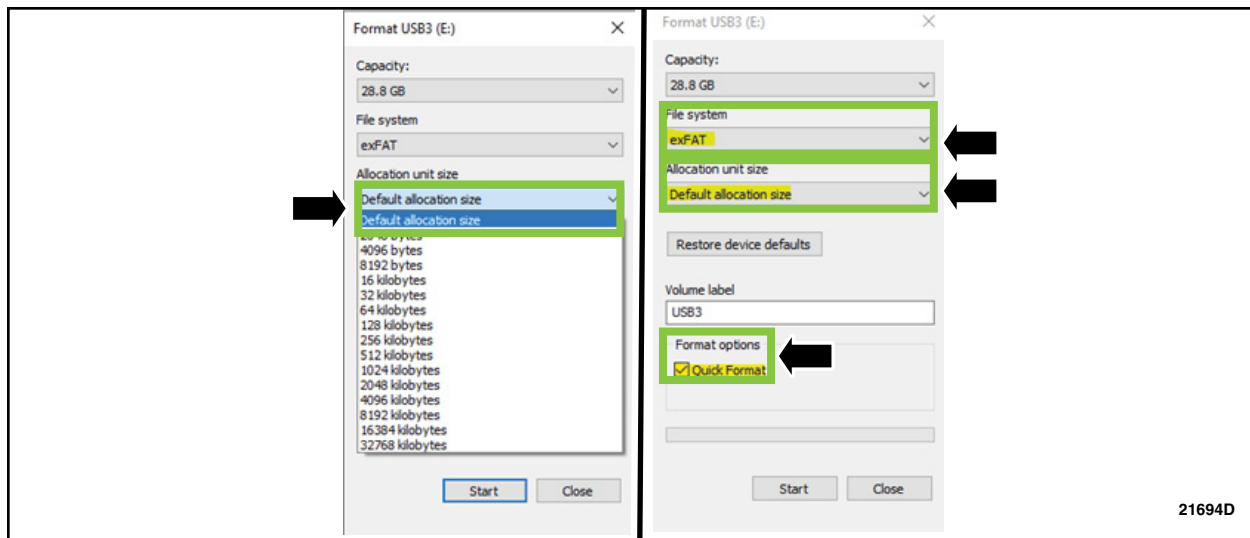

NOTE: A 32GB or larger USB flash drive is required for APIM, TCU, Cluster, and GWM software updates. Make sure the USB flash drive being used is formatted correctly. To see the available drives, hold down the Windows icon keyboard key and press the E keyboard key. Right click on the USB flash drive and select Properties. If File System under the General tab is not exFAT, the drive must be formatted.

- To format the USB flash drive:
  - Right click on the USB flash drive
  - Select Format, select exFAT for the File System
  - Select Default Allocation Size for the Allocation Unit Size.
  - De-selecting Quick Format is not necessary and will result in a lengthier operation. See Figure 3.

FIGURE 3

4. Start a new FDRS session.

NOTE: Vehicle information is automatically retrieved by the diagnostic software and a Network Test is run. Vehicle identification data appears on the screen when this is complete.

5. Select **Toolbox** tab.