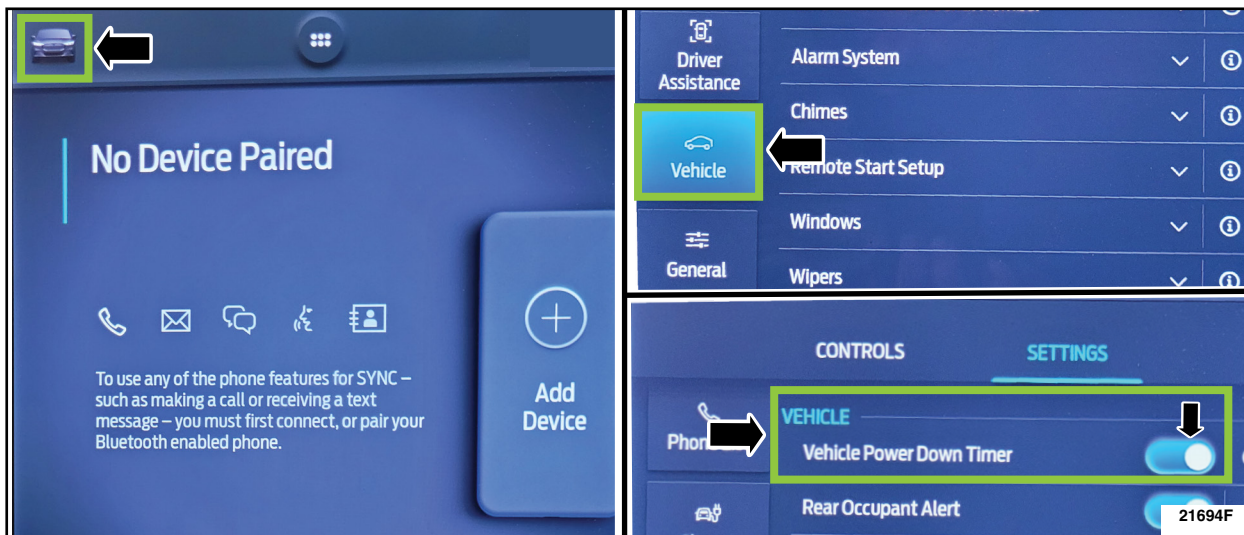

FIGURE 1

- For Mach-E vehicles, from the center display screen press the vehicle icon in the upper left corner > select the Vehicle setting tab > and turn **OFF** the **Vehicle Power Down Timer**. See Figure 2.