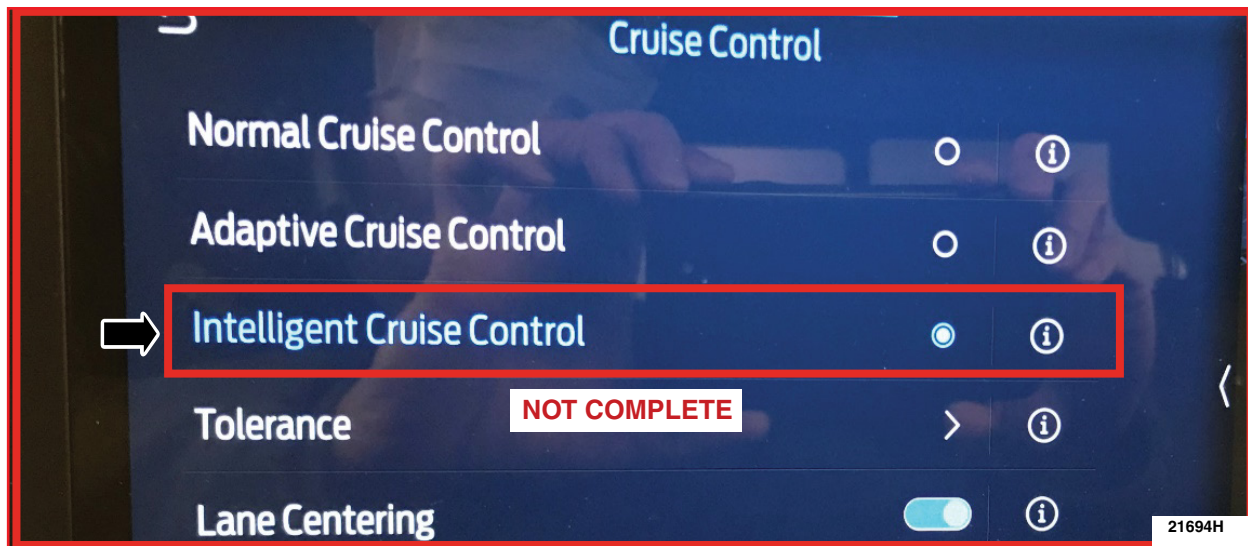

- Touch **Settings** on vehicle's center display screen
- Tap **Driver Assistance.**
- Select **Cruise Control.**
- Press **Lane Centering with Hands-Free** - *Only available if programming successful.*
- Touch **Activation Prompts.**

**NOTE:** If "Intelligent Cruise Control" is shown under the Cruise Control menu – The BlueCruise programing is **NOT** complete. Return to Step 12. See Figure 7.

**NOTE:** F-150 shown, Mach-E similar.

FIGURE 7

32. Use the steering wheel button to turn ON Lane Keep Assist. See Figure 8.

FIGURE 8

33. To verify "Hands-ON" or "Hands-OFF" drive assist, press the cruise control steering wheel button to activate when the following conditions are satisfied. See Figure 9.

- Settings from previous steps are verified.
- All vehicle cameras are clean.
- Drive above 40 mph (64.37 kph).
- Drive on a road surface with well-marked lane lines.
- The same conditions are needed for Hands-OFF drive assist.