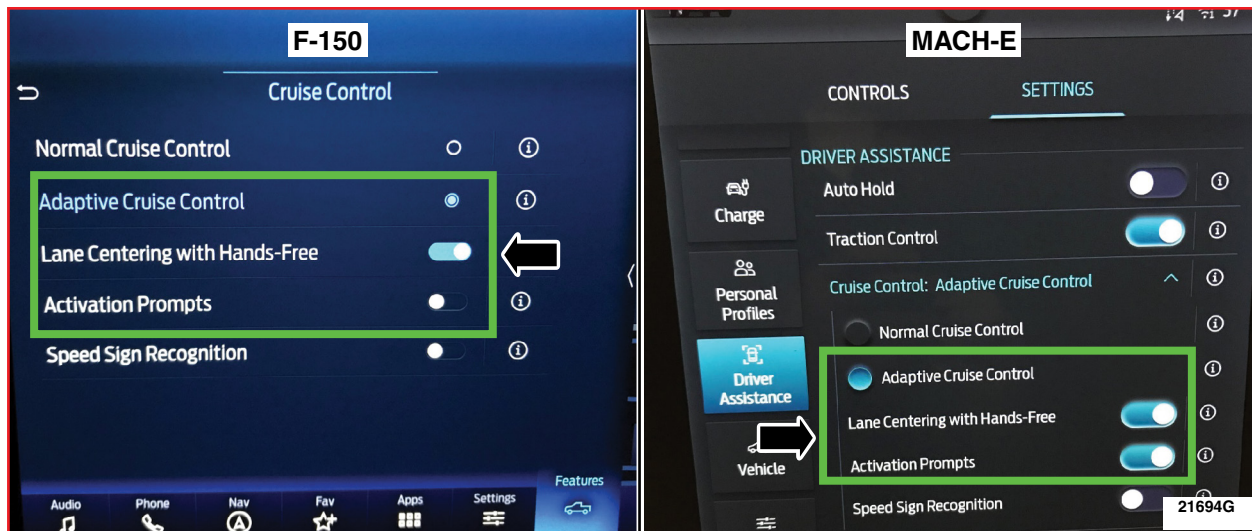

**NOTE:** There are both **Hands-ON** and **Hands-FREE** driving assist modes. Both functions are enabled by turning on "Lane Centering Assist with Hands-Free."

30. "Turn ON": **Adaptive Cruise Control, Lane Centering with Hands-Free, and Activation Prompts.**  
See Figure 6.

- Touch **Settings** on vehicle's center display screen
- Tap **Driver Assistance.**
- Select **Cruise Control.**
- Press **Lane Centering with Hands-Free** - *Only available if programming successful.*
- Touch **Activation Prompts.**

**NOTE:** If "Intelligent Cruise Control" is shown under the Cruise Control menu – The BlueCruise programing is **NOT** complete. Return to Step 12. See Figure 7.

**NOTE:** F-150 shown, Mach-E similar.

FIGURE 7

32. Use the steering wheel button to turn ON Lane Keep Assist. See Figure 8.

FIGURE 8

33. To verify "Hands-ON" or "Hands-OFF" drive assist, press the cruise control steering wheel button to activate when the following conditions are satisfied. See Figure 9.