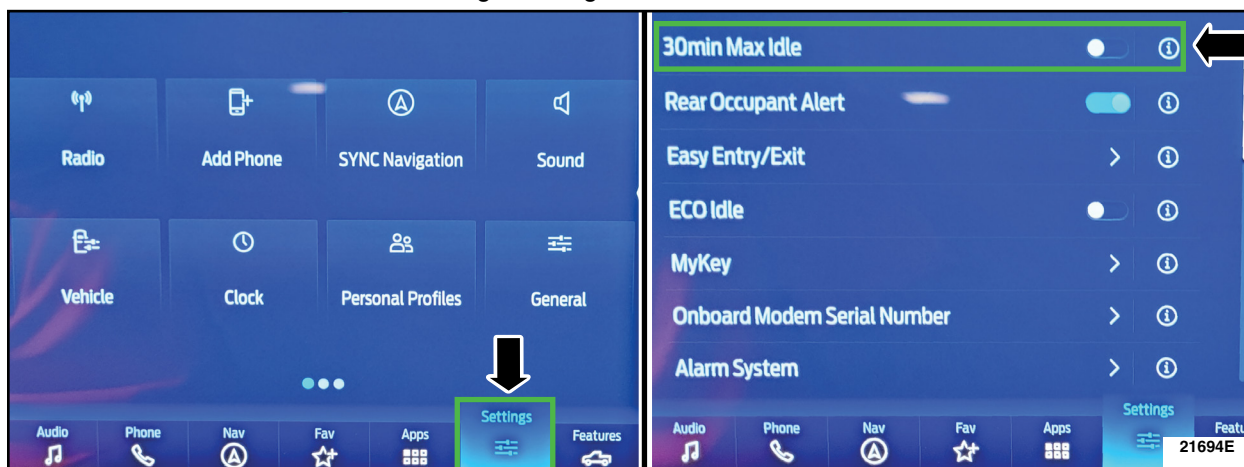

#### **NEW !** Module Programming

1. From the vehicle settings menu disable the 30 minute max idle option.

- For F-150 vehicles, from the center display screen press the vehicle Settings button and turn **OFF** the **30 min Max Idle** setting. See Figure 1.