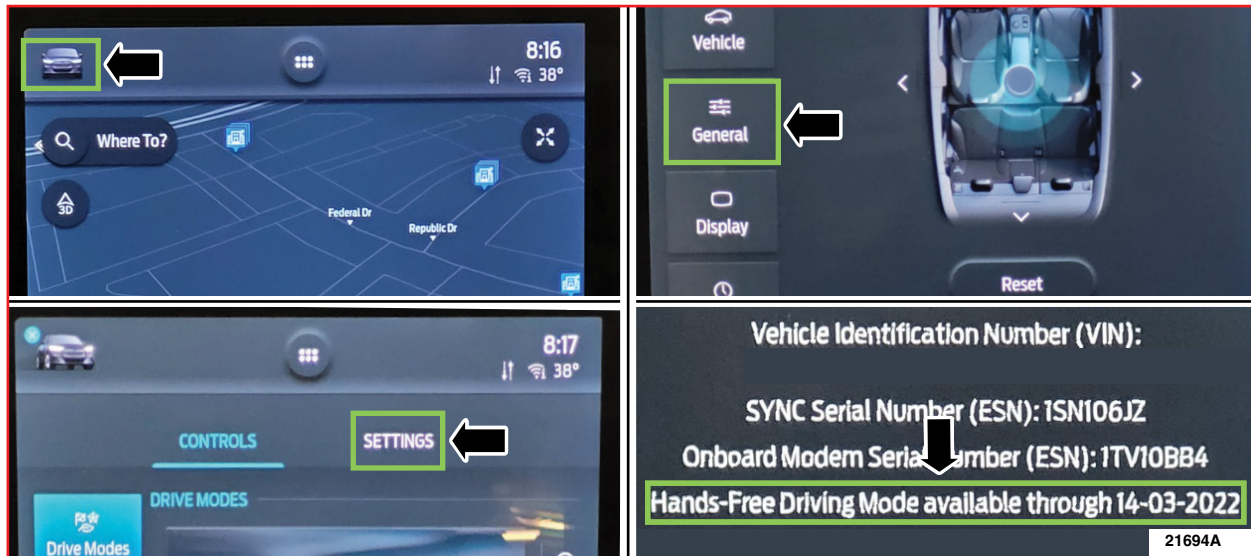

Go to **SYNC** and selecting **General**, then **Settings**, then **About SYNC**.

- Ensure the “Hands-Free Driving Mode available” shows a date **of 2073**.
- See Figure 5 below for Mach-E, F-150 similar.
- Date structure listed as **Day – Month – Year**.
- Figure 5 example shows an expiration date of March 14, 2022 which is past.
- If the expiration **year is NOT 2073**, the GWM has not been fully updated, return to Step 12.