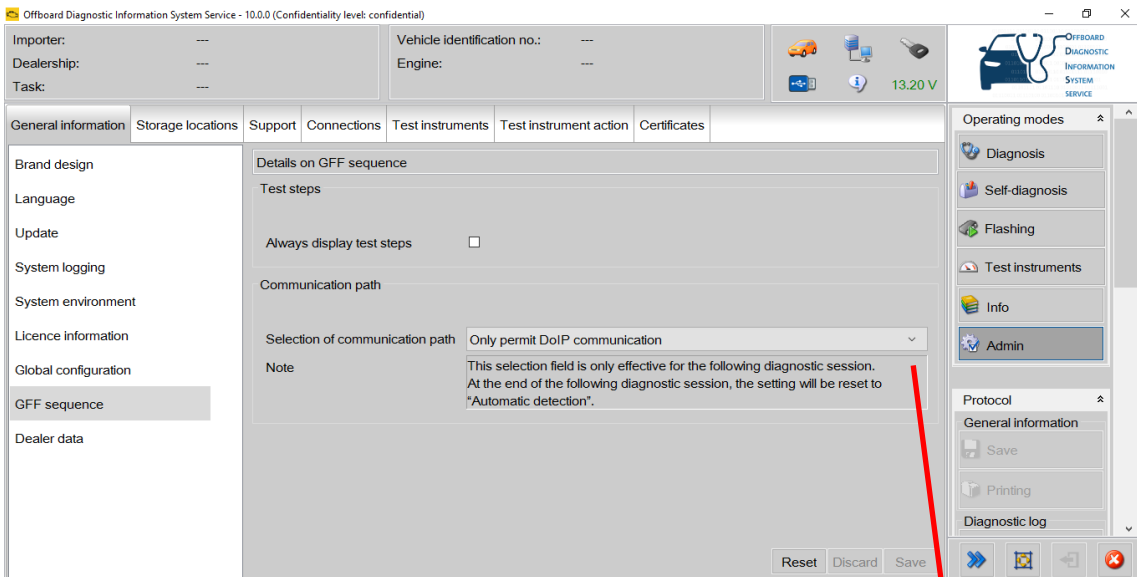

2) Select the Admin tab then the GFF Sequence tab. Here, there is an option to select the preferred Communication path.

Use the drop down menu on the Selection of communication path to only permit DoIP communication