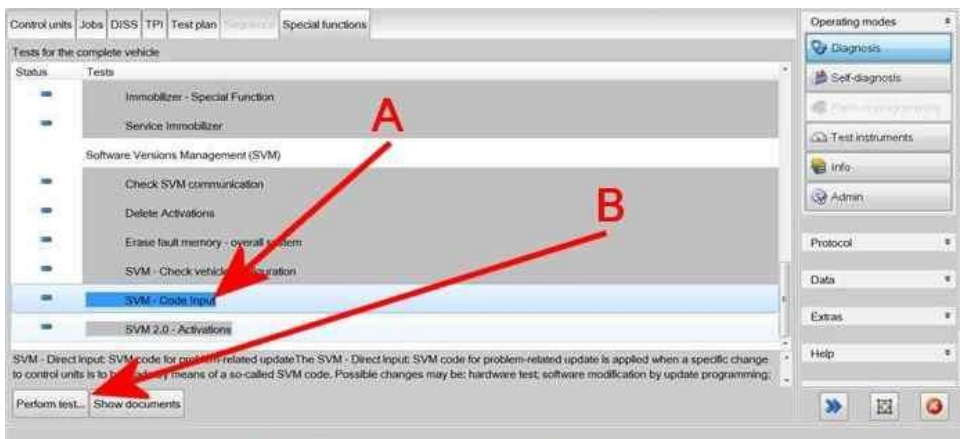

Figure 13

1. Select and run Guided fault finding

- Referring to Figure 14 - Within the Special functions tab select SVM – Code Input (A) then select Perform test (B)

Figure 14

2. On the next screen enter the SVM code 4V0CLUST37 and select Adopt (Figure 15)