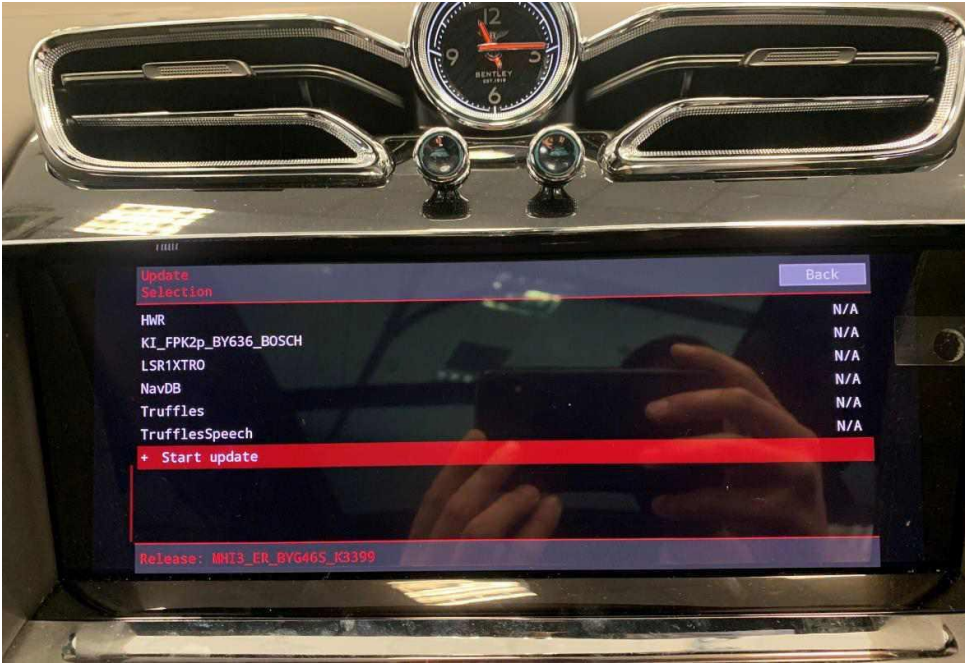

Figure 7

5. On the following screen

- Select 'Start update' again. (Figure 8)