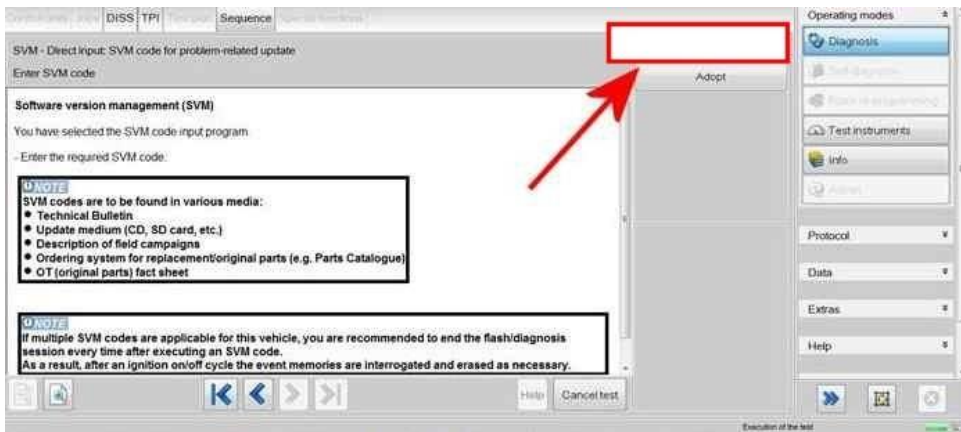

Figure 13

1. Select and run Guided fault finding

- Referring to Figure 14 - Within the Special functions tab select SVM – Code Input (A) then select Perform test (B)

Figure 14

2. On the next screen enter the SVM code 4V0CLUST37 and select Adopt (Figure 15)