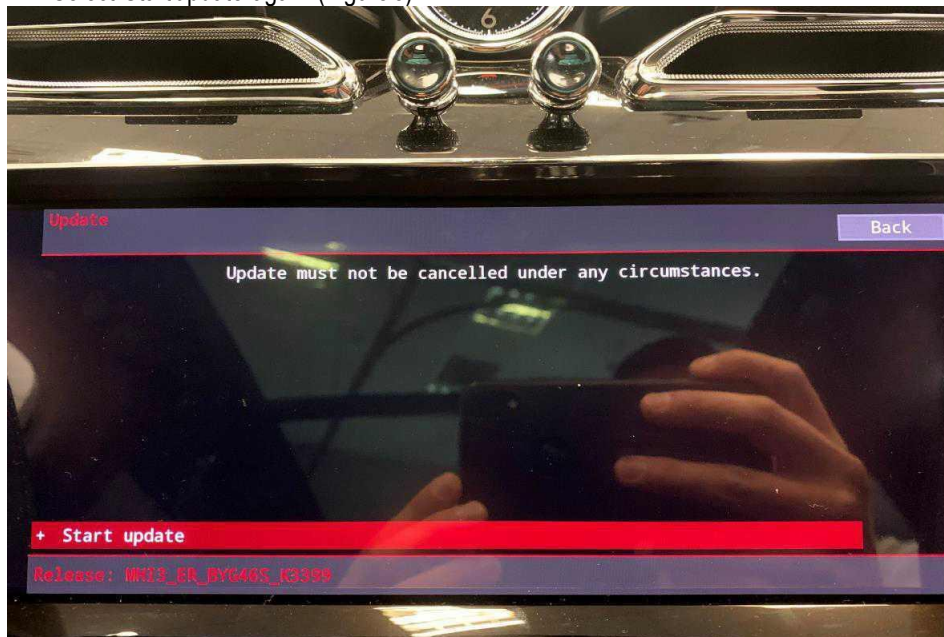

Figure 8

▪ **VERY IMPORTANT:** Do not under any circumstances remove the USB stick or turn off the ignition whilst the update is being performed