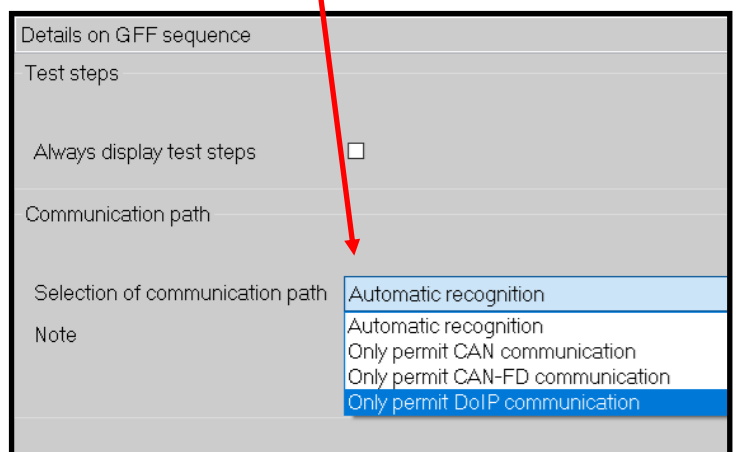

2) Select the Admin tab then the GFF Sequence tab. Here, there is an option to select the preferred Communication path.

Use the drop down menu on the Selection of communication path to only permit DoIP communication