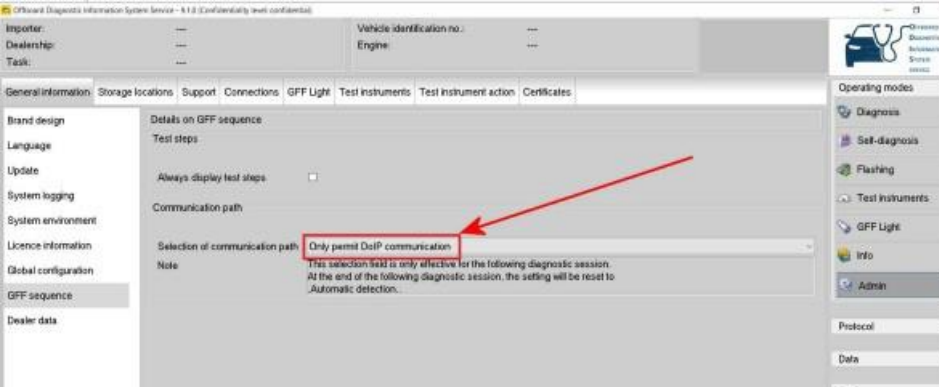

005F (MIB3) update

VERY IMPORTANT: Before conducting the onward instructions/entering the SVM code, the operative **MUST** recheck the DoIP set up in ODIS and ensure that DoIP is selected (Figure 13) If it is not, please refer back to the attached instructions before proceeding