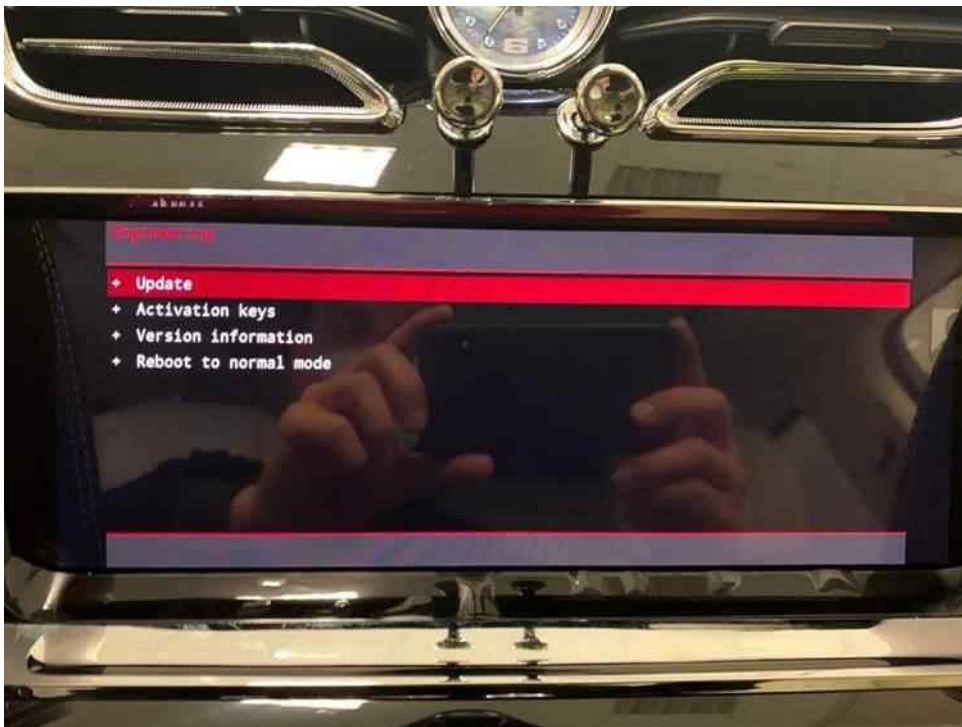

Figure 4

3. Select the suggested update. (Figure 5)