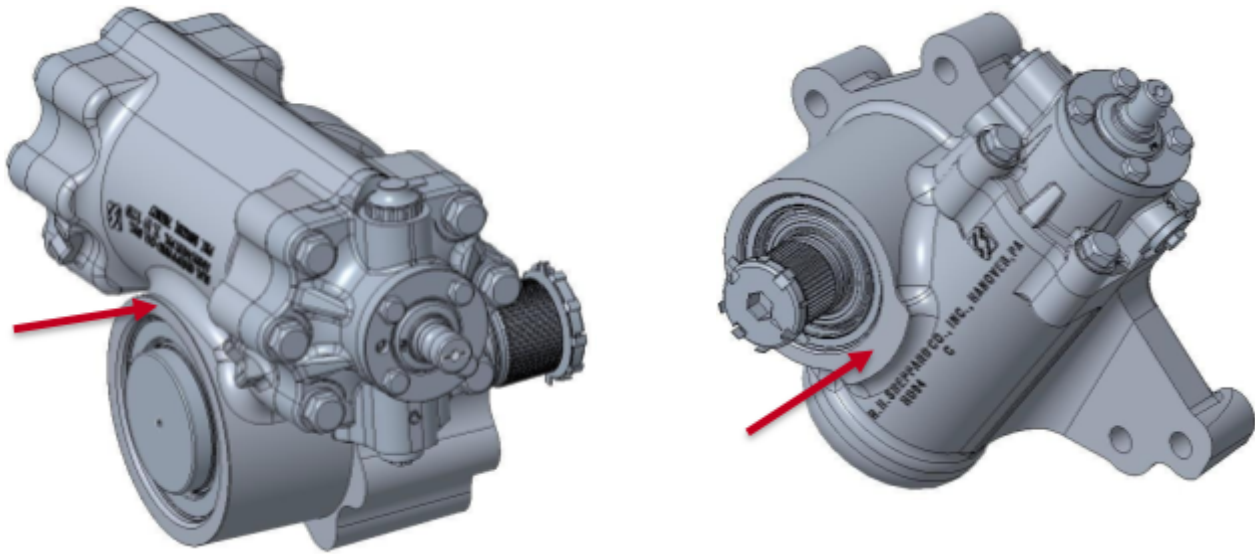

Location of Serial Number

Identify Steering gear mounted to truck

The serial number is a 2 digit year followed by an alpha numeric month Example pictures show 18H (2018 August)