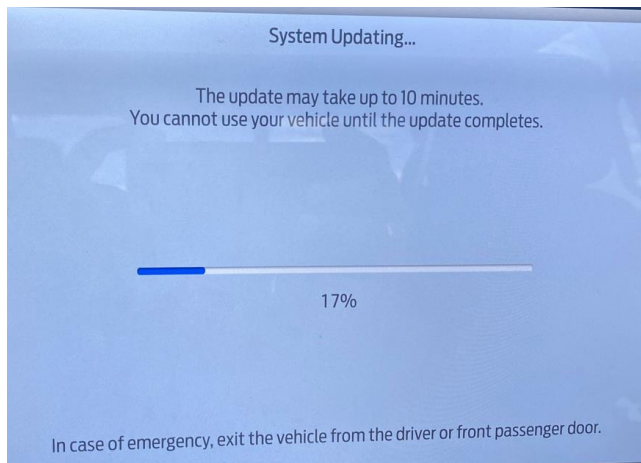

System Updating