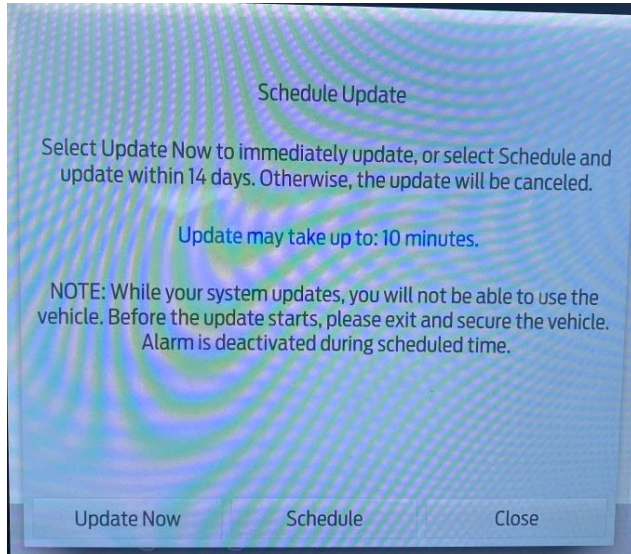

# FordPass Notifications When Automatic Software Updates Are Turned OFF

FordPass Vehicle Alert

FordPass Vehicle Alert

FordPass Vehicle Alert

FordPass Push Message

FordPass Message Center

FordPass Update Details

# SYNC Notifications When Automatic Software Updates Are Turned ON

Schedule Message

Update Complete Details (Top)

System Updating

Update Complete Details (Bottom)