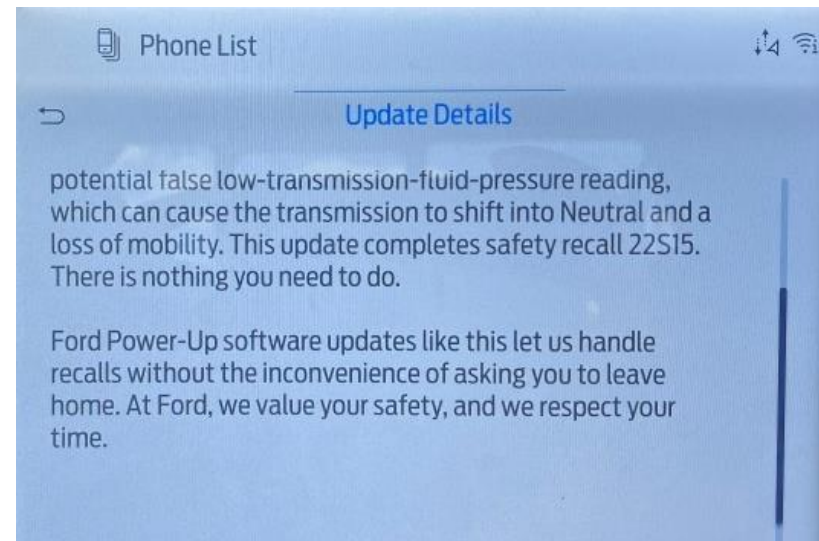

# SYNC Notifications When Automatic Software Updates Are Turned ON

Schedule Message

Update Complete Details (Top)

System Updating

Update Complete Details (Bottom)