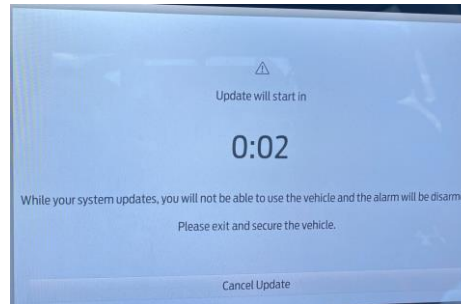

# SYNC Notifications When Automatic Software Updates Are Turned OFF

Update Available Details (Top)

Update Available Details (Bottom)

Schedule Update

Update Now

Exit Vehicle Message

System Updating

Update Complete Details (Top)