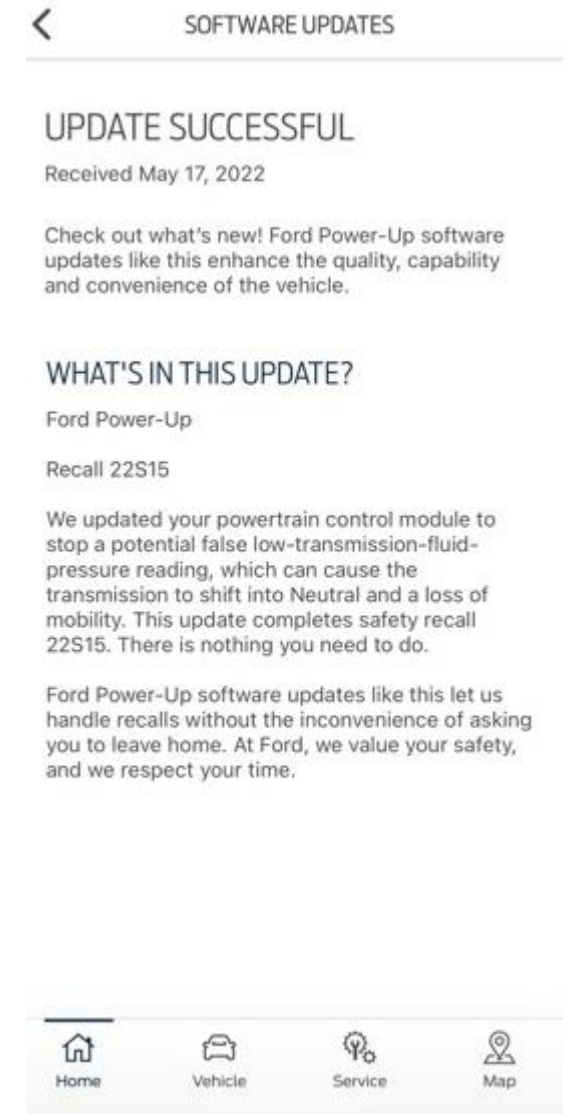

FordPass Update Details