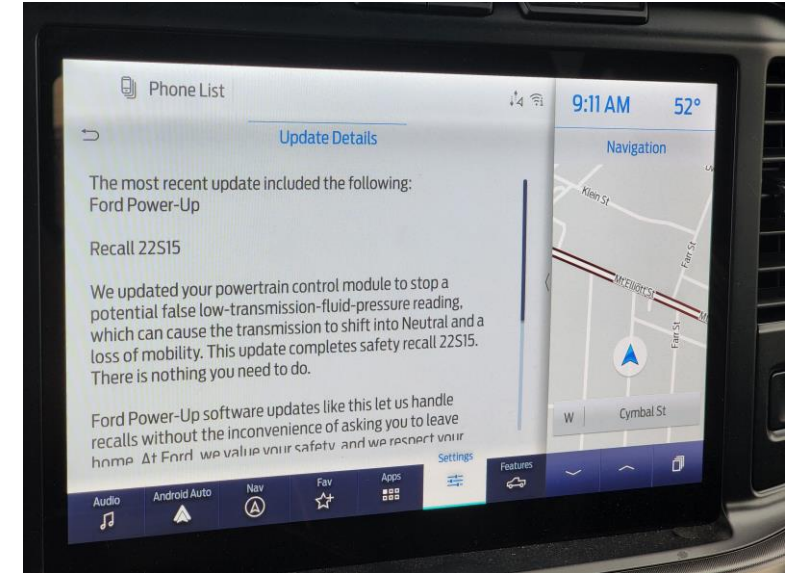

# SYNC Notifications When Automatic Software Updates Are Turned OFF

Update Available Details (Top)

Update Available Details (Bottom)

Schedule Update

Update Now

Exit Vehicle Message

System Updating

Update Complete Details (Top)