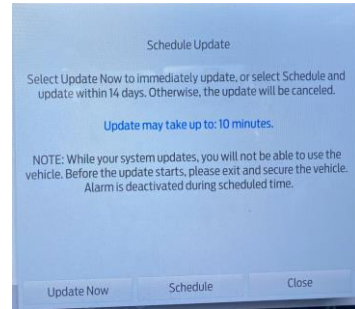

# SYNC Notifications When Automatic Software Updates Are Turned OFF

Update Available Details (Top)

Update Available Details (Bottom)

Schedule Update

Update Now

Exit Vehicle Message

System Updating

Update Complete Details (Top)