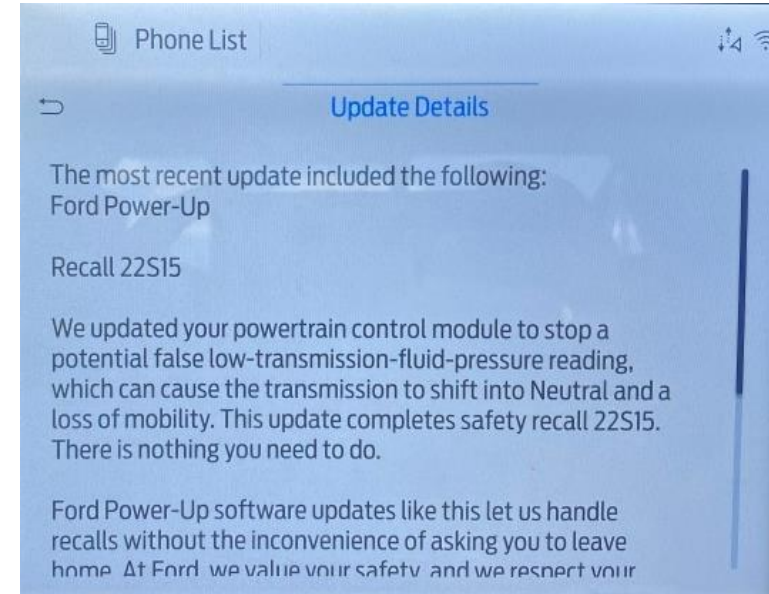

Update Complete Details (Top)