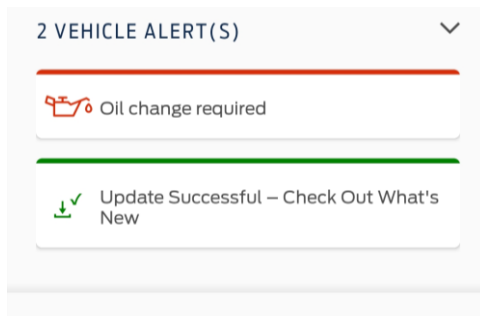

FordPass Vehicle Alert