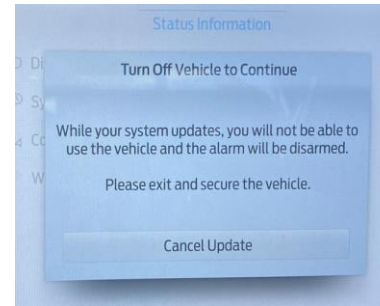

# SYNC Notifications When Automatic Software Updates Are Turned OFF

Update Available Details (Top)

Update Available Details (Bottom)

Schedule Update

Update Now

Exit Vehicle Message

System Updating

Update Complete Details (Top)