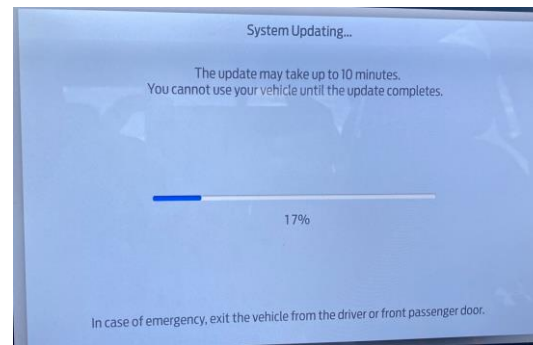

# SYNC Notifications When Automatic Software Updates Are Turned OFF

Update Available Details (Top)

Update Available Details (Bottom)

Schedule Update

Update Now

Exit Vehicle Message

System Updating

Update Complete Details (Top)