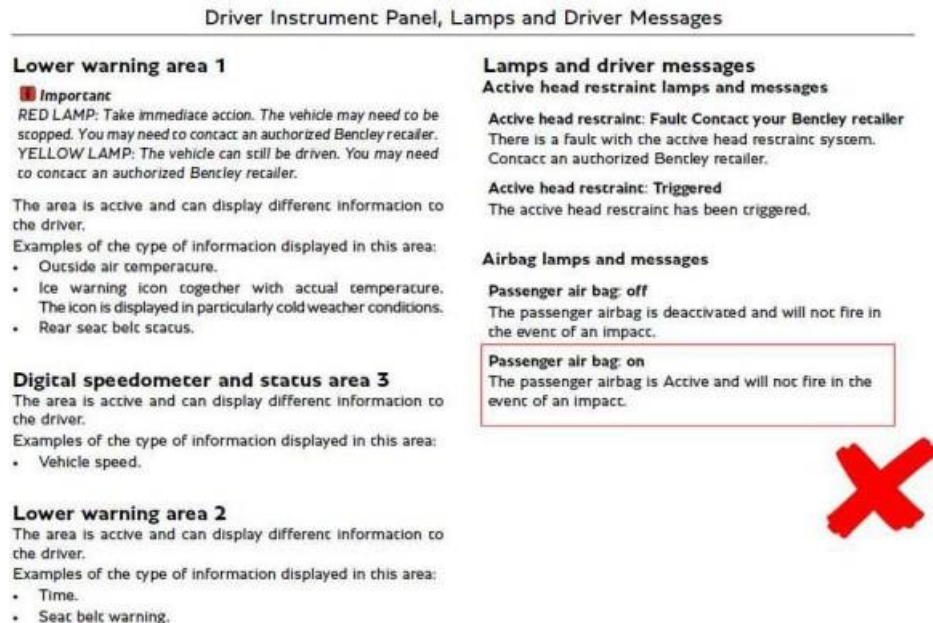

Documents

Document name

master.xml

re2143vinlist.pdf

Notes

■ Repair instructions

Technical background

- Referring to Figure 1 - The text shown underneath the heading Passenger air bag: on is incorrect