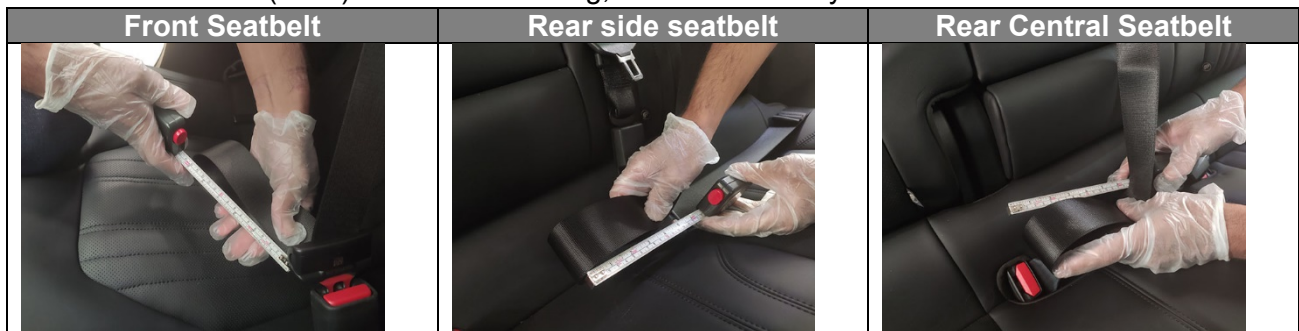

! Use clean gloves.

3. The seat belt (1) must be in the "unfastened" position as shown.

4. Fasten the seatbelt over an empty vehicle seat, latch the tongue (1) into the buckle (2).

5. Extract 300 mm (12 in) lower belt webbing, fold and fix with your hand as shown.

6. Pull belt (1) all the way out of the seatbelt retractor to activate ALR.

! Be careful to fully extract the belt.

7. Slowly retract the belt (1) fully back into the seatbelt retractor while the seatbelt remains buckled over an empty seat. You should hear a ratcheting (clicking) sound.