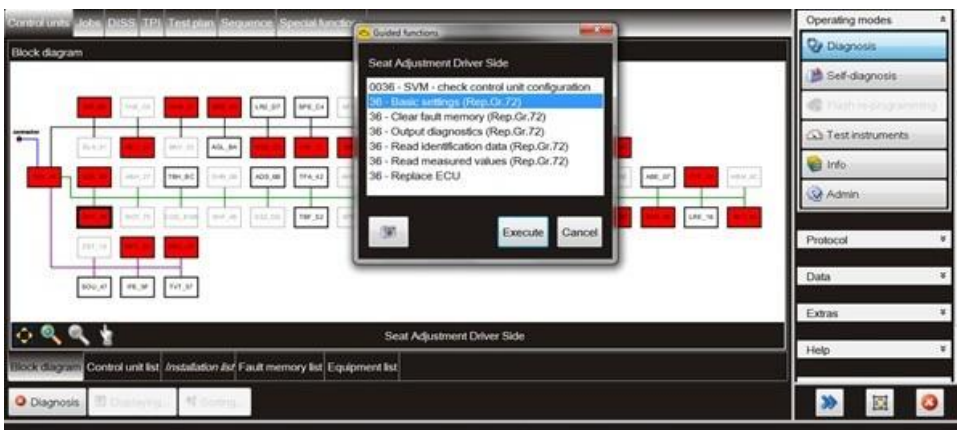

Figure 3

6. The software of the front driver's seat control module will be updated, a blue progress bar will be displayed (Figure 4).

Figure 4

7. Once this is complete, a message will be evident confirming that the all actions have been completed successfully. Select *Done/Continue*, the following screen will display a summary of the actions

- Select *Done/Continue* (Figure 5). Follow on screen prompts until program end.

Figure 5

IMPORTANT: Basic settings are now required on both seats

8. Select *Guided functions* then *Basic settings* on 36 - *Seat Adjustment Driver* (Figure 6).

Figure 6

9. Complete the basic settings as instructed, this is done by manually setting each seat motor to its end stops using the controls on the side of the seat, when each motor has been successfully set the state will change from 'not normalised' to 'normalised'. All motors must read 'normalised' as highlighted below before continuing any further (Figure 7).