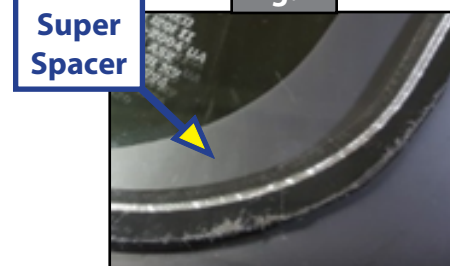

HEHR 6400 SERIES WINDOW VENT RECALL

Recall Number:	21E047		
Product:	Hehr 6400 Series Window Vent		
Date:	Original: June 29, 2021 Revised: Aug. 12, 2021	Labor Rate:	Inspection 0.4 hour per unit Replacement 0.5 hour per vent

Window Identification

Window Size

Window Size _____ X _____ = from inside trim ring RPO label or measure outside the whole/entire window
Width X Height of glass, edge-to-edge.

Egress Windows

- A. Inside the unit an EXIT sticker (Fig. 1) or red handle (Fig. 2A) will be present.
- B. Outside the unit the white backside of the EXIT sticker will be visible.

Insulated Windows

- A. Inside the unit a smaller INSULATED WINDOW sticker (Fig. 3) or a super spacer (Fig. 4) sandwiched between two panes of glass can be seen.
- B. Outside the unit the white backside of the INSULATED WINDOW sticker (Fig. 3) is seen.

Egress and Insulated

- A. Inside the unit a smaller INSULATED WINDOW sticker (Fig. 3) can be seen or the super spacer (Fig. 4) sandwiched between two panes of glass will be visible in addition to the EXIT sticker (Fig. 1) or red handle (Fig. 2A).
- B. Outside the unit the white backside of the INSULATED WINDOW sticker (Fig. 3) can be seen located above the white backside of the EXIT sticker (Fig. 1).

Fig. 4