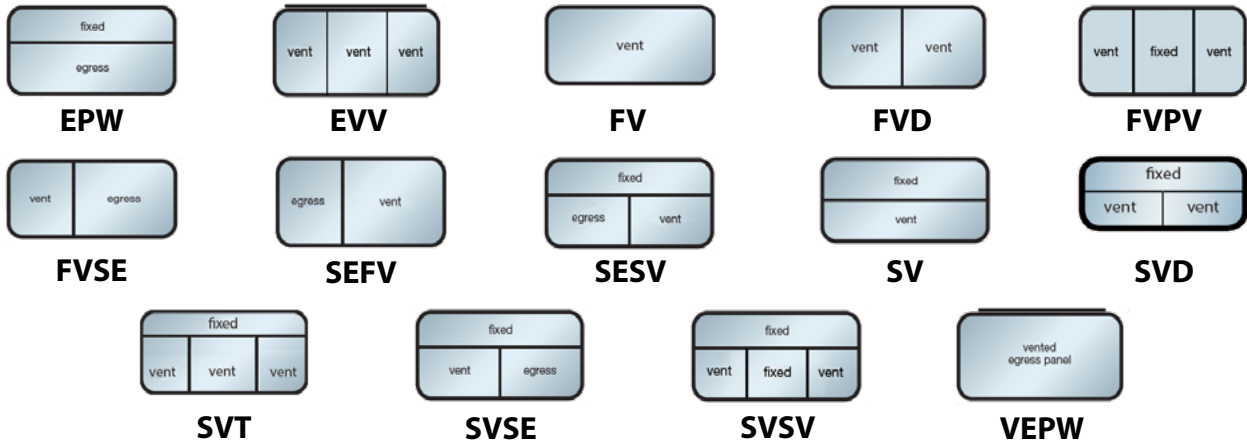

LIPPERT HEHR 6400 SERIES WINDOW VENT RECALL

Recall Number:	21E047		
Product:	Hehr 6400 Series Window Vent		
Date:	Original: June 29, 2021 Revised: Aug. 12, 2021	Labor Rate:	Inspection 0.4 hour per unit Replacement 0.5 hour per vent

NOTE: This document supersedes the previously-released version dated June 29, 2021. All part numbers highlighted in blue have been updated.

Subject

Inspection of the seal between the glass and frame on the following Hehr 6400 Series windows manufactured between October 1, 2018 and August 13, 2020.

Safety

This document provides general instructions. Many variables can change the circumstances of any procedure, i.e. the degree of difficulty involved in the service operation and the ability level of the individual performing the operation. This document cannot begin to plot out procedures for every possibility, but will provide the general instructions for effectively installing, removing or servicing the system. In the event the skill level required is too advanced or the procedure too difficult, a certified technician should be consulted before performing the necessary operation. Failure to correctly install, remove or service the system may result in voiding the warranty, inflicting injury or even death.

⚠ WARNING

The "WARNING" symbol above is a sign that a procedure has a safety risk involved and may cause death, serious personal injury, severe product and/or property damage if not performed safely and within the parameters set forth in this document.

⚠ CAUTION

The "CAUTION" symbol above is a sign that a procedure has a safety risk involved and may cause personal injury, product and/or property damage if not performed safely and within the parameters set forth in this document.

Resources Required

- Cordless or electric drill or screw gun
- Phillips screw bit
- 3/16" drill bit
- Pop rivet gun
- Ladder
- Gauge kit: Part Number 2021094575