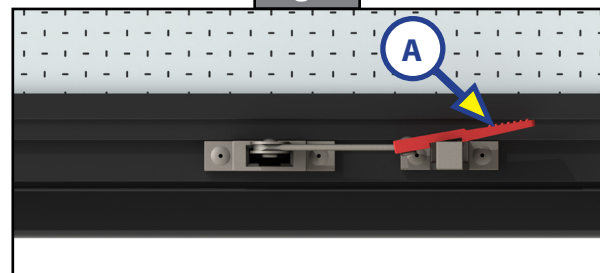

3000 SERIES WINDOW VENT BONDING INSPECTION

TSB Number:	TSB 15-002-19
Product:	3000 Series Windows (EPW, FV, FVD, FVSE, PW, SEFV, SESV, SV, SVD, SVSE, VEPW)
Date:	March 06, 2020

Window Identification

Window Size

Window Size ____ X ____ = from inside trim ring RPO label or measure outside the whole/entire window
Width X Height of glass, edge-to-edge.

Egress Windows

- A. Inside the unit an EXIT sticker (Fig. 1) or red handle (Fig. 2A) will be present.
- B. Outside the unit the white backside of the EXIT sticker will be visible.

Insulated Windows

- A. Inside the unit a smaller INSULATED WINDOW sticker (Fig. 3) or a super spacer (Fig. 4A) sandwiched between two panes of glass can be seen.
- B. Outside the unit the white backside of the INSULATED WINDOW sticker (Fig. 3A) is seen.

Egress and Insulated

- A. Inside the unit a smaller INSULATED WINDOW sticker (Fig. 3) can be seen or the super spacer (Fig. 4A) sandwiched between two panes of glass will be visible in addition to the EXIT sticker (Fig. 1) or red handle (Fig. 2).
- B. Outside the unit the white backside of the INSULATED WINDOW sticker (Fig. 3) can be seen located above the white backside of the EXIT sticker (Fig. 1).

Fig. 2