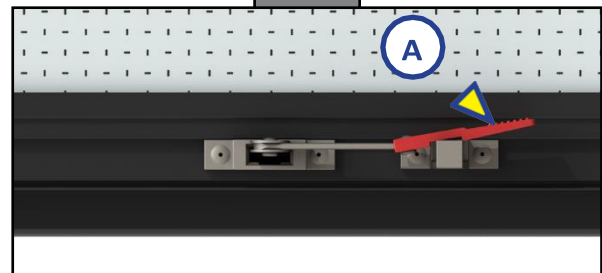

### Egress and Insulated

- A. Inside the unit a smaller INSULATED WINDOW sticker (Fig. 3) can be seen or the super spacer (Fig. 4A) sandwiched between two panes of glass will be visible in addition to the EXIT sticker (Fig. 1) or red handle (Fig. 2).
- B. Outside the unit the white backside of the INSULATED WINDOW sticker (Fig. 3) can be seen located above the white backside of the EXIT sticker (Fig. 1).

Fig. 1

Fig. 2

Fig. 3

Fig. 4