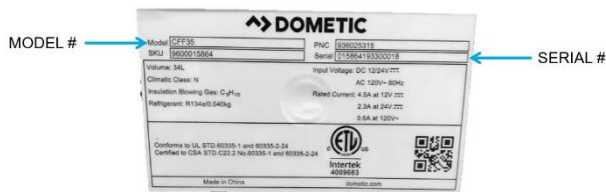

SERIAL NUMBERS:

CFX3:

00700001 thru 02303122 &
94900011 thru 95200240

CFF:

015864200300001 thru 015864201200050 &
012982201000001 thru 012983201700050

MODEL & SERIAL NUMBER IDENTIFICATION:

Serial Numbers can be found inside the cooler on the underside of the lid.

CFX3

CFF

PRODUCT NOT INCLUDED:

This Recall is NOT for the CFX or CF Series Coolers

“Red X” depiction is non-recalled CFX/CF;

“Green CHECK” is recalled CFX3/CFF

CFX VS. CFX3

CFX-W