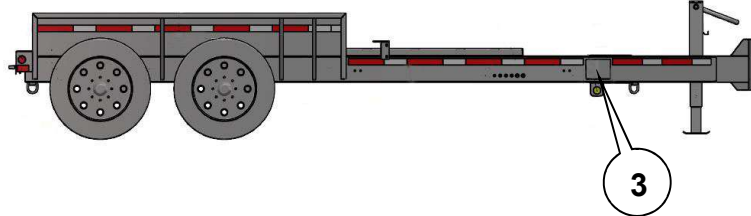

Procedure 3 – INSTALL TWO AMBER REFLEX REFLECTORS ON BOTH SIDES OF TRAILER

1. Prior to installing the two amber reflectors, clean the surface areas in the locations shown in the diagram to the right indicated (3).
2. Position each amber reflector in the cleaned location shown in the diagram to the right (3).

INSTALL ON BOTH SIDES DIRECTLY ABOVE THE
SIDE MARKER LIGHT