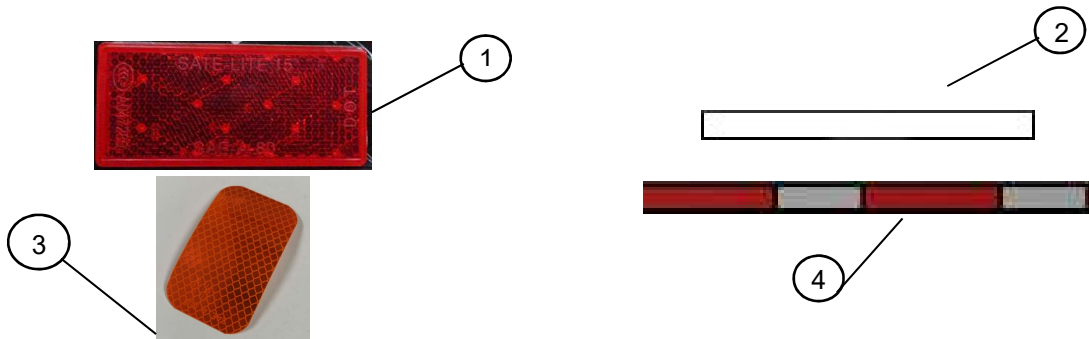

Figure 2

FIGURE 2 Parts List			
REF. NO.	PART NO.	DESCRIPTION	VMK02 QTY.
1	8097498	Red Reflex Adhesive Back Hard Plastic Reflector	4
2	8041236	Tape, 2", Reflective, White Only	4
3	8097359	Amber Reflex Adhesive Label	2
4	8041235	Tape, 2", Reflective, Red/White	12 ft
VMK02 includes all items in Figure 2 Parts List.