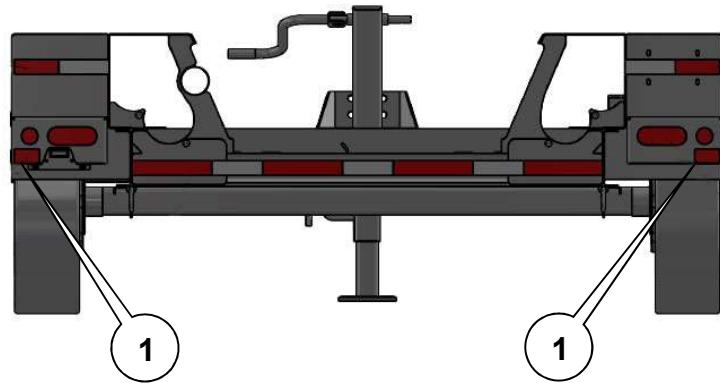

PROCEDURE:

⇒ Unless indicated, new parts from kit have callouts with numbers. Callouts with letters indicate existing parts or general items.

Procedure 1 – INSTALL FOUR RED REFLEX REFLECTORS AT REAR AND BOTH SIDES OF TRAILER

1. Prior to installing the four reflectors, clean the surface areas in the locations shown in the diagram to the right indicated by a (1).
2. Position each reflector in a cleaned location shown in the diagram to the right (1).

INSTALL AT EACH SIDE ON REAR OF TRAILER DIRECTLY BELOW THE REAR CLEARANCE LIGHT