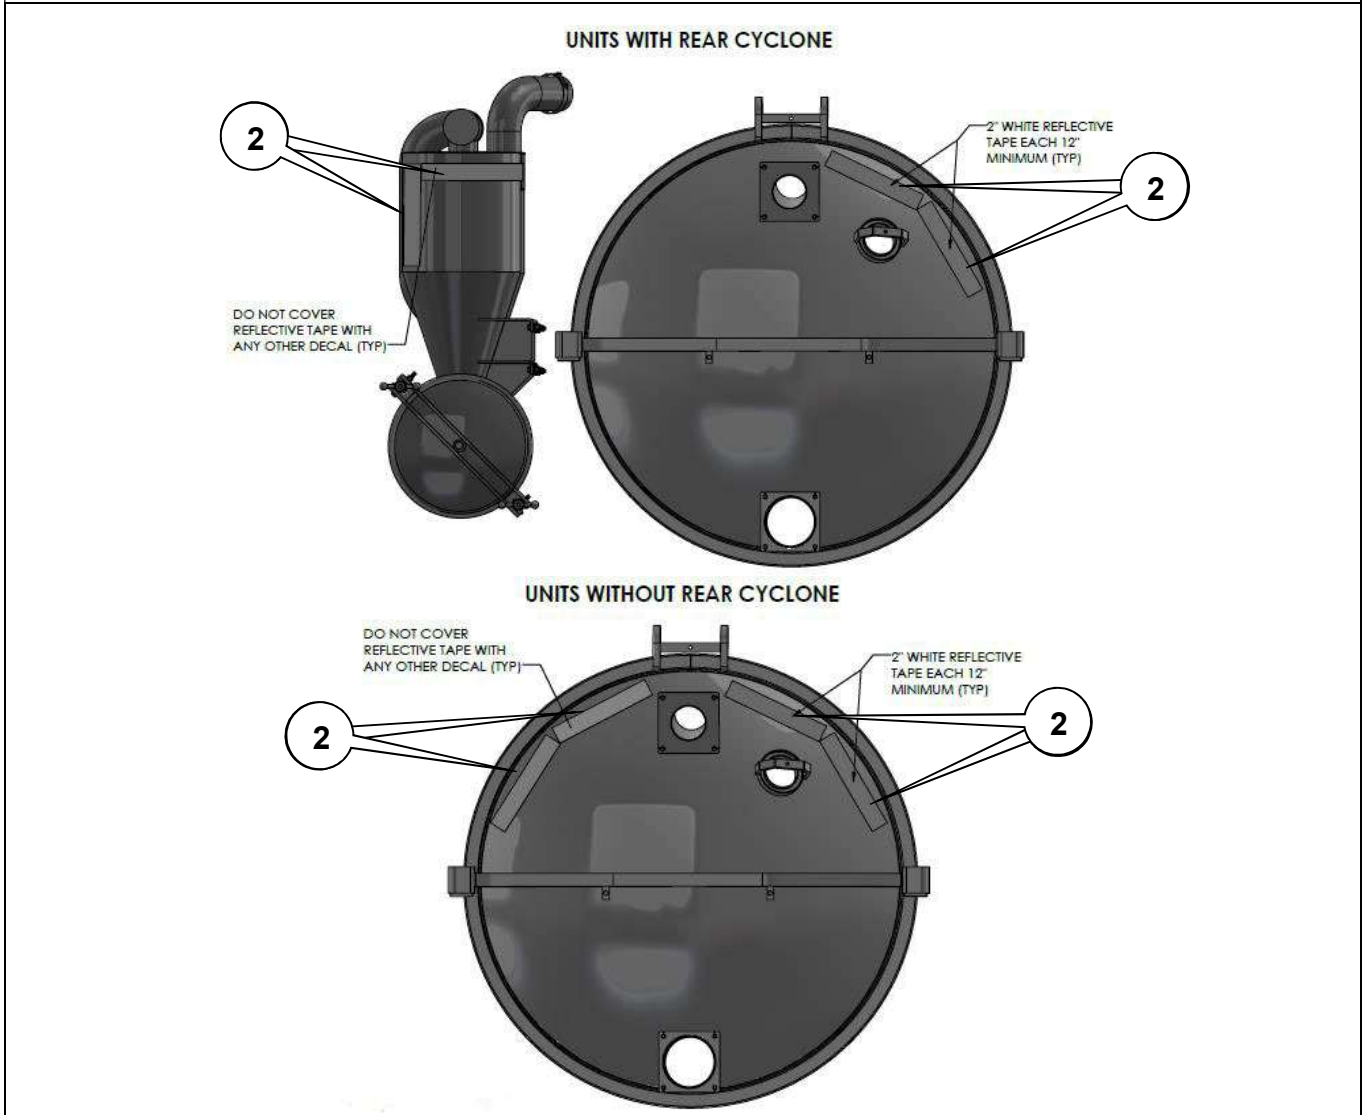

**Procedure 2 – INSTALL WHITE REFLECTIVE TAPE ON TANK AND CYLCLONE
(if applicable)**

1. Prior to installing the four white reflective tape strips, clean the surface areas in the locations shown in the diagram below indicated by a (2).
2. Install the four white reflective tape strips in the locations shown in the diagram below indicated by (2). Please note diagrams below show two different machine configurations. Install accordingly.