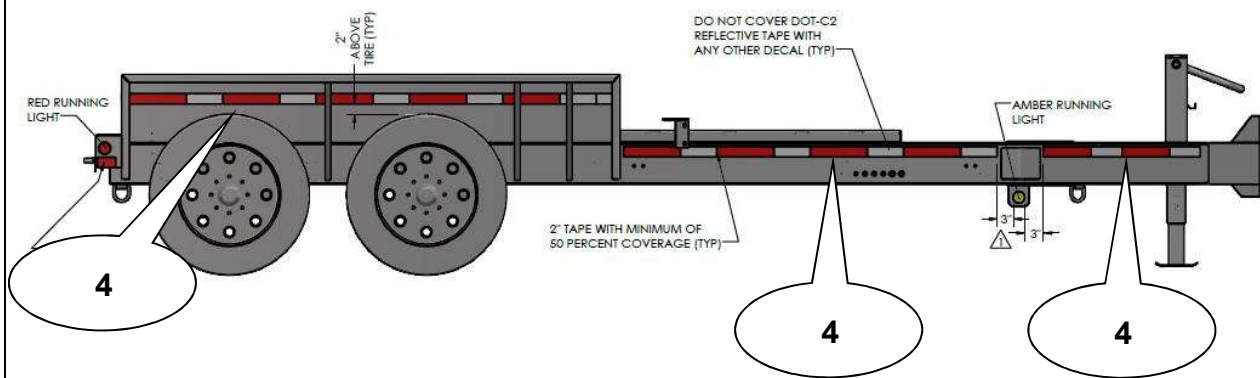

PROCEDURE 5 – INSTALL RED/WHITE CONSPICUITY TAPE TO BOTH SIDES OF TRAILER

1. FMVSS regulation 108 requires a horizontal strip covering a **minimum of 50% of the length of the trailer** beginning as **close to the front and rear of the trailer** as possible.
2. To determine how much additional red/white conspicuity tape needs to be installed, measure the length of the trailer and perform the following calculation:

$$\frac{\text{Measured length of trailer}}{\div 2} = \text{Required length of tape per side}$$

3. Measure the length(s) of red/white conspicuity tape existing on the side of the machine. Add the various lengths to determine the total existing tape length.
4. If the total length calculated in Step 3 is less than the total length required in Step 2, add additional red/white conspicuity tape.
5. Prior to installing the side red/white conspicuity tape, clean the surface areas in the locations where the red/white conspicuity tape needs to be added to fulfill the FMVSS required length. **Do not install** red/white conspicuity tape within 3 inches of the side marker light, red reflex reflectors or amber reflex reflectors.
6. Using a scissors or utility knife, cut at the edge of each color into red and white sections where the reflective colors change. Maintain full red or white sections as much as possible.

DIAGRAM INDICATES PROPERLY INSTALLED RED/WHITE CONSPICUITY TAPE