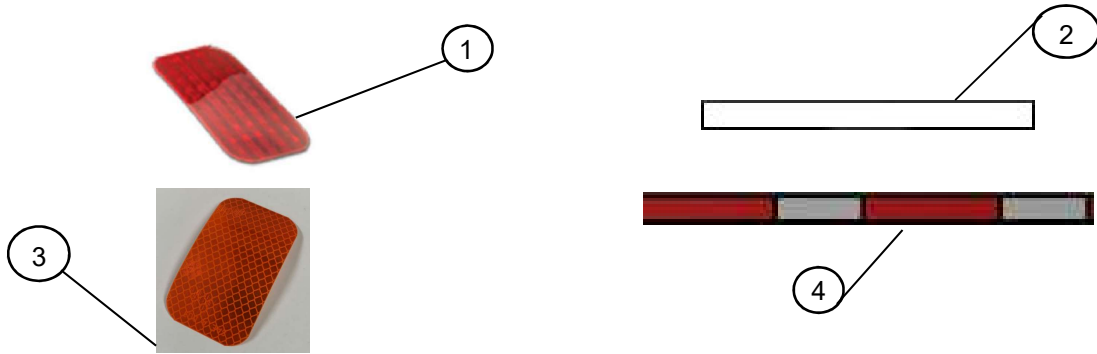

$$\frac{\text{Measured length of trailer}}{\div 2} = \text{Required length of tape per side}$$

3. Measure the length(s) of red/white conspicuity tape existing on the side of the machine. Add the various lengths to determine the total existing tape length.
4. If the total length calculated in Step 3 is less than the total length required in Step 2, add additional red/white conspicuity tape.
5. Prior to installing the side red/white conspicuity tape, clean the surface areas in the locations where the red/white conspicuity tape needs to be added to fulfill the FMVSS required length. **Do not install** red/white conspicuity tape within 3 inches of the side marker light, red reflex reflectors or amber reflex reflectors.
6. Using a scissors or utility knife, cut at the edge of each color into red and white sections where the reflective colors change. Maintain full red or white sections as much as possible.

DIAGRAM INDICATES PROPERLY INSTALLED RED/WHITE CONSPICUITY TAPE

UNIT OWNER COPY:
 Insert in Parts Manual
 for future reference.

Figure 1

FIGURE 1 Parts List			
REF. NO.	PART NO.	DESCRIPTION	VMK01 QTY.
1	8097358	Red Reflex Adhesive Label	4
2	8041236	Tape, 2", Reflective, White Only	4
3	8097359	Amber Reflex Adhesive Label	2
4	8041235	Tape, 2", Reflective, Red/White	12 ft
VMK01 includes all items in Figure 1 Parts List.			