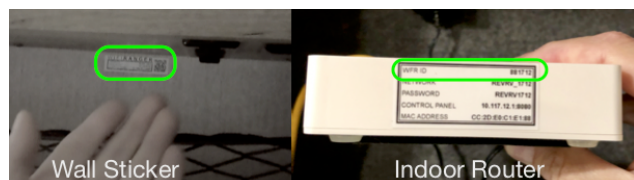

WFR ID

Enter WFR ID

To check if your WiFiRanger(TM) power supply is part of this technical service bulletin, input your WiFiRanger(TM) ID number in the field above. Your WiFiRanger(TM) ID number (**WFR ID** for short) can be found on the **[wall sticker]** next to the power switch or on the **[side of your indoor router]** as pictured below.

NOTE: The below photos are for illustration purposes only.