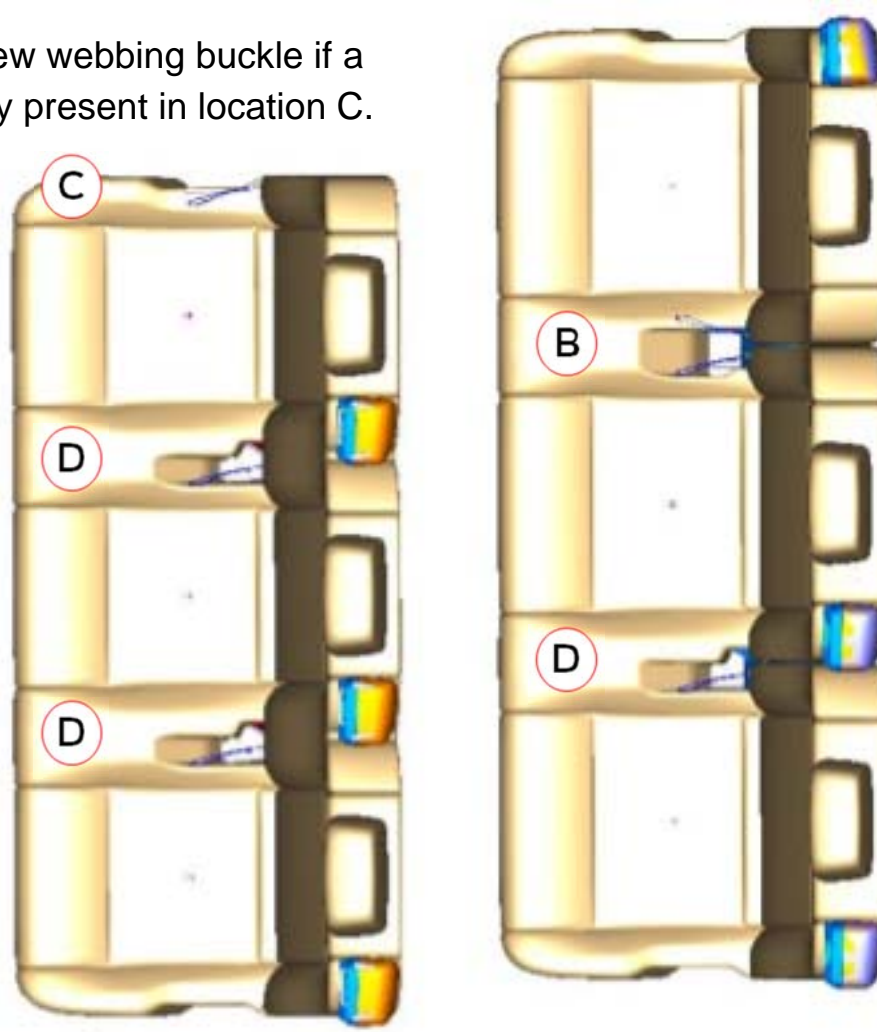

VC 1 - 8 Passenger, Low Roof

NOTE: Do not install a new webbing buckle if a webbing buckle is already present in location C.

Front Seats
Not Affected

- **B** Replace Double Buckle - CK4Z-1460044-A - Qty. 1
- **C** Install Webbing Buckle - BK3Z-6160044-A - Qty. 1

- **D** Refer to Attachment III: Technical Information
  Inspect All LH Seat Belt Buckle/Retractor Assemblies
  Install 3 Reinforcement Blockers CK4Z-14613D10-B
  (1 package includes 5 pieces)