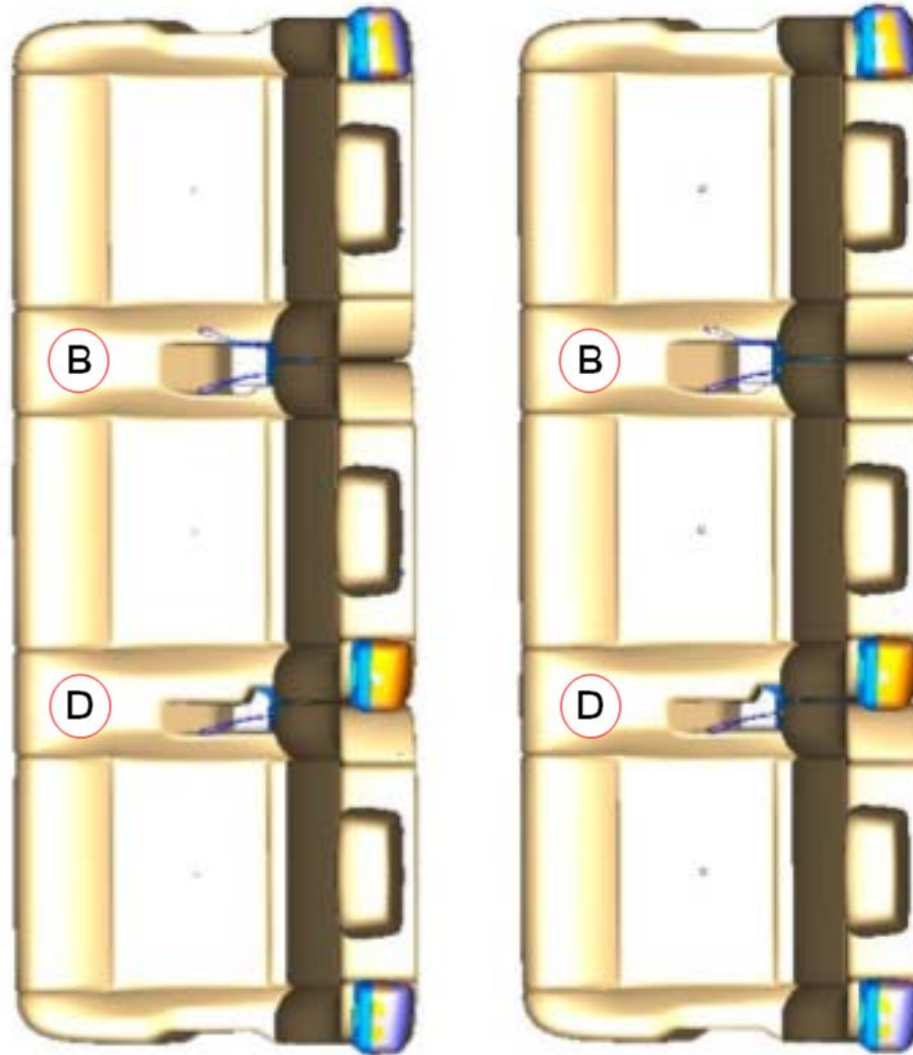

VC 2 - 8 Passenger, Mid Roof

Front Seats
Not Affected

B Replace Double Buckle - CK4Z-1460044-A - Qty. 2

D Refer to Attachment III: Technical Information
Inspect All LH Seat Belt Buckle/Retractor Assemblies
Install 2 Reinforcement Blockers CK4Z-14613D10-B
(1 package includes 5 pieces)