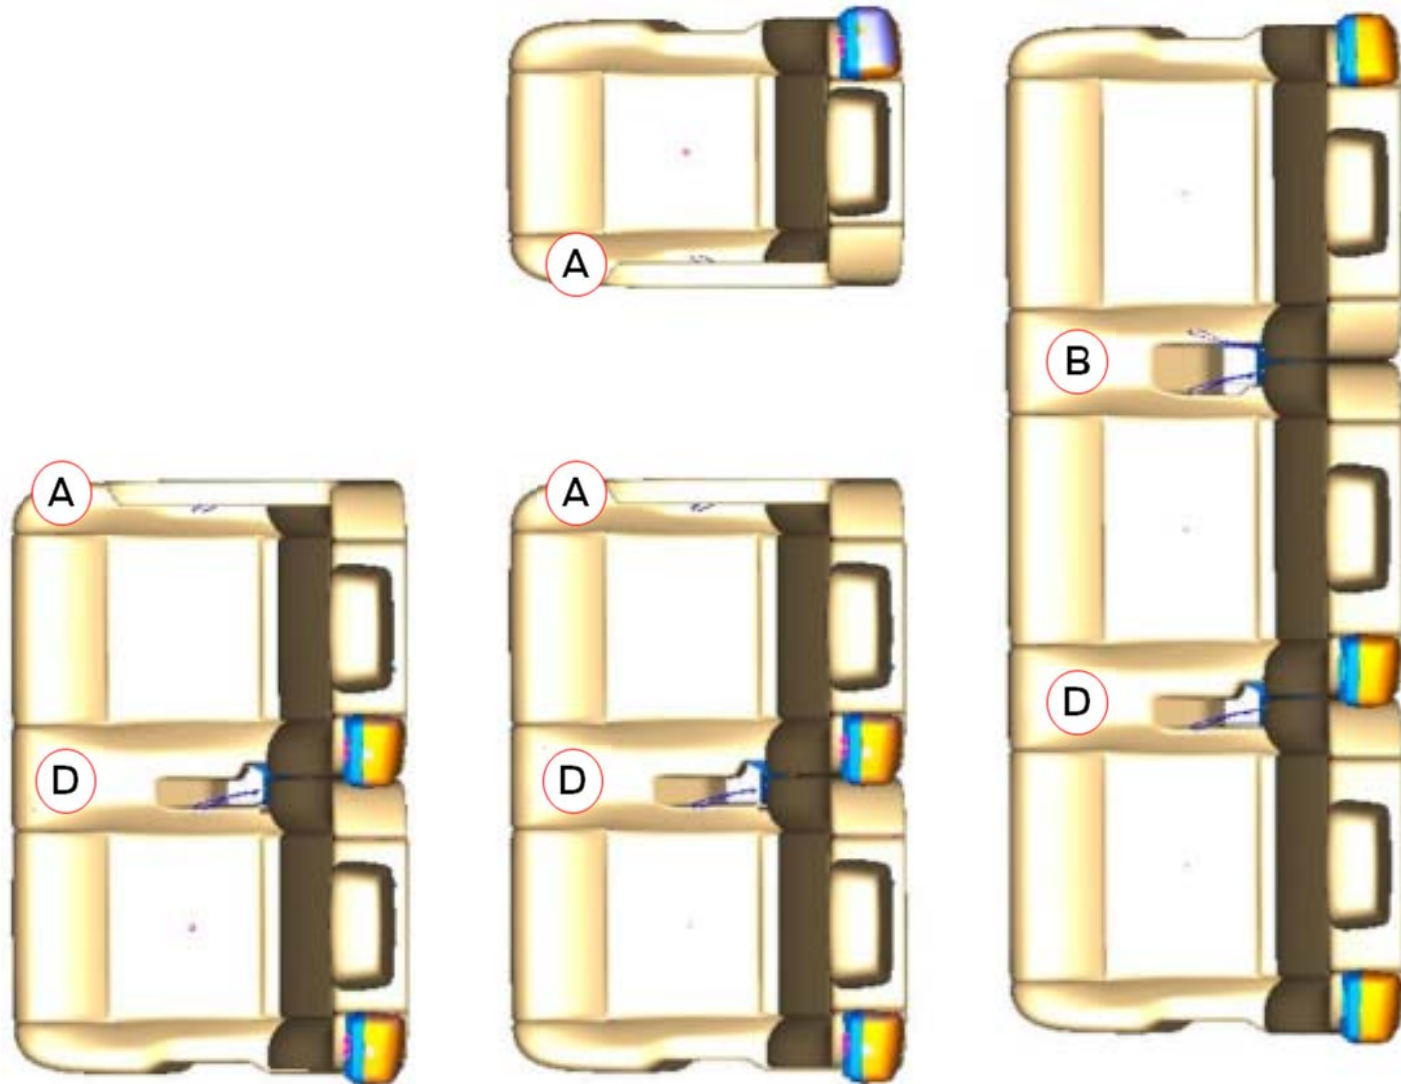

VC 3 - 10 Passenger

Front Seats
Not Affected

A Replace Single Buckle - CK4Z-1460044-B - Qty. 3

B Replace Double Buckle - CK4Z-1460044-A - Qty. 1

D Refer to Attachment III: Technical Information
Inspect All LH Seat Belt Buckle/Retractor Assemblies
Install 3 Reinforcement Blockers CK4Z-14613D10-B
(1 package includes 5 pieces)