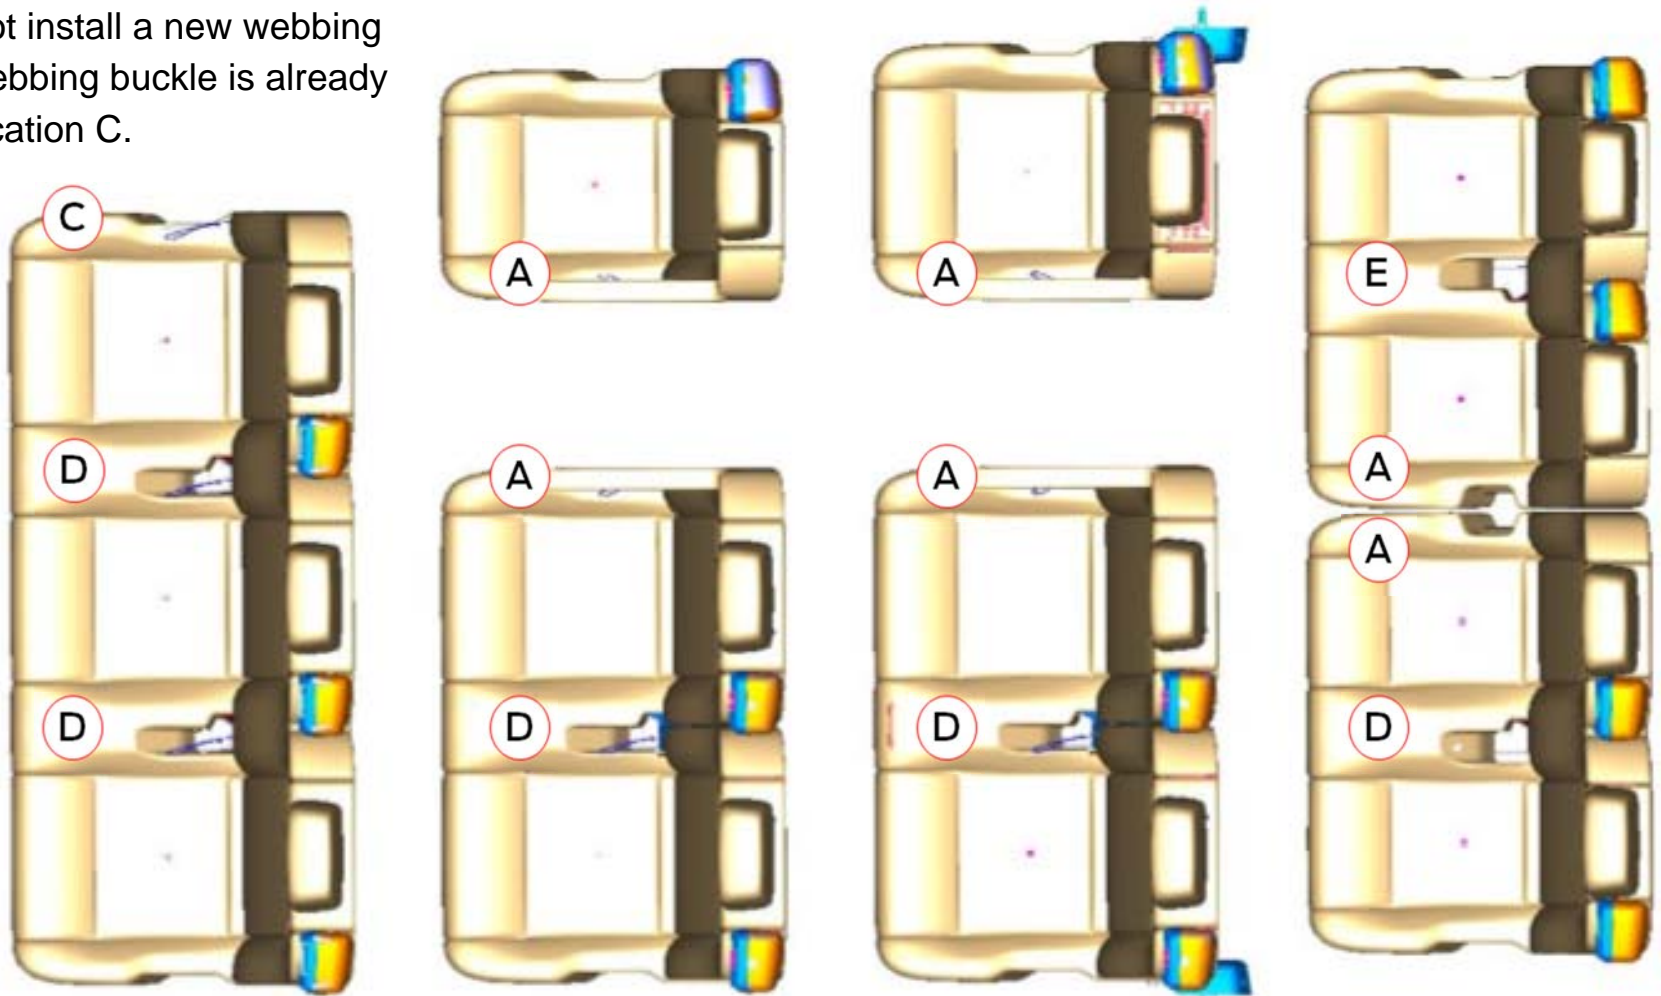

VC 6 - 15 Passenger, Extended-Length

NOTE: Do not install a new webbing buckle if a webbing buckle is already present in location C.

Front Seats
Not Affected

- **A** Replace Single Buckle - CK4Z-1460044-B - Qty. 6
- **C** Install Webbing Buckle - BK3Z-6160044-A - Qty. 1

1. **D** Inspect All LH Seat Belt Buckle/Retractor Assemblies
   - **E** Inspect All RH Seat Belt Buckle/Retractor Assemblies
2. Install 6 Reinforcement Blockers CK4Z-14613D10-B
   (1 package includes 5 pieces)