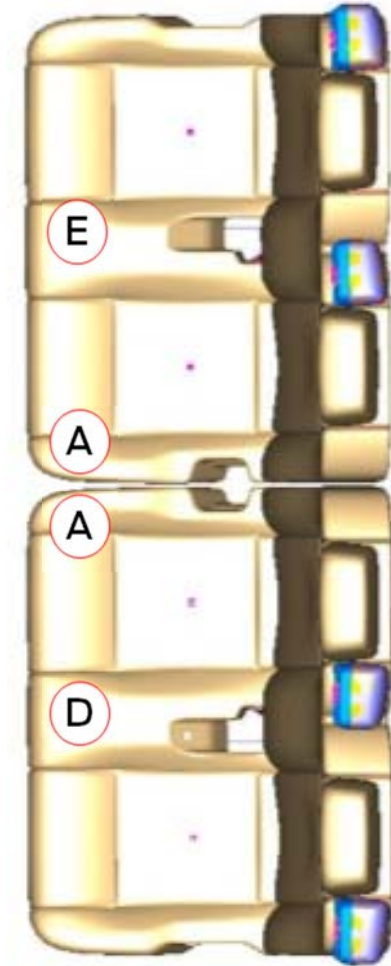

# VC 2 - 8 Passenger, Mid Roof

Front Seats  
Not Affected

**B** Replace Double Buckle - CK4Z-1460044-A - Qty. 2

**D** Refer to Attachment III: Technical Information  
Inspect All LH Seat Belt Buckle/Retractor Assemblies  
Install 2 Reinforcement Blockers CK4Z-14613D10-B  
(1 package includes 5 pieces)

## VC 3 - 10 Passenger

Front Seats  
Not Affected

**A** Replace Single Buckle - CK4Z-1460044-B - Qty. 3

**B** Replace Double Buckle - CK4Z-1460044-A - Qty. 1

**D** Refer to Attachment III: Technical Information  
Inspect All LH Seat Belt Buckle/Retractor Assemblies  
Install 3 Reinforcement Blockers CK4Z-14613D10-B  
(1 package includes 5 pieces)

# VC 4 - 12 Passenger

NOTE: Do not install a new webbing buckle if a webbing buckle is already present in location C.

Front Seats  
Not Affected

- A** Replace Single Buckle - CK4Z-1460044-B - Qty. 4
- C** Install Webbing Buckle - BK3Z-6160044-A - Qty. 1