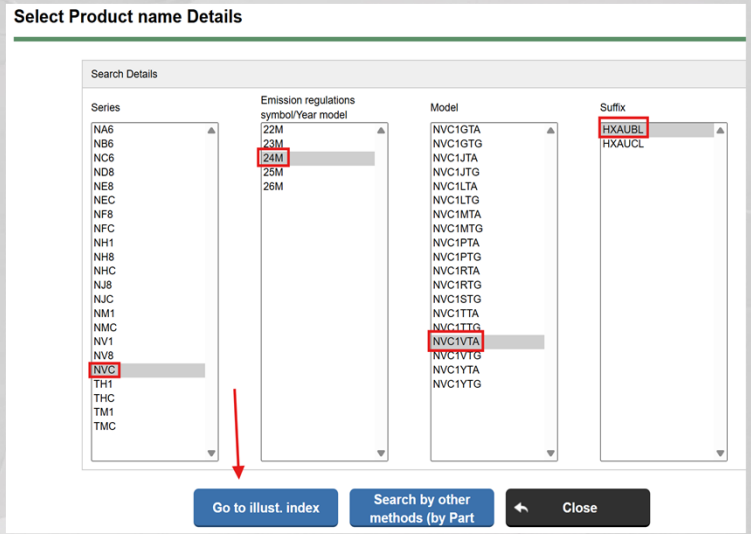

PARTS ALERT

FLASH TRAINING 2026 - 11

GENERIC CATALOG SEARCH

There are multiple ways to look up parts in the catalog generically.

If you have your VIN (Enter it in DCS Screen DC216 and click "Access Ser#" to find your model series code):

If you do not have a VIN, but know the model and year:

Search/Select Catalog code

Select	Catalog Code	Production Period	Catalog description	Representative Model
GO	18925	2020/01 - 2022/01	CAN/USA	21MY NE8J(LHD)
GO	18926	2020/01 - 2020/03	CAN/USA	21MY NM1A(LHD)
GO	18929	2021/07 - 2023/02	CAN/USA	22MY NEC1(LHD)
GO	19020	2021/07 - 2023/02	CAN/USA	22MY NJC1(LHD)
GO	19021	1998/01 - 1999/01	CAN/USA	99MY SG1J(LHD)
GO	19022	1998/01 - 1999/01	CAN/USA	99MY SG2J(LHD)
GO	19023	1999/02 - 2000/02	CAN/USA	00MY SG1J/SG2JXD120WA_XA(LHD)
GO	19024	1999/10 - 2000/11	CAN/USA	01MY SG1J/SG2J(LHD)
GO	19025	2000/11 - 2002/03	CAN/USA	02MY SG1J/SG2J(LHD)
GO	19026	1992/05 - 1996/12	CAN/USA	93-97MY SG1H/SG4H(LHD)