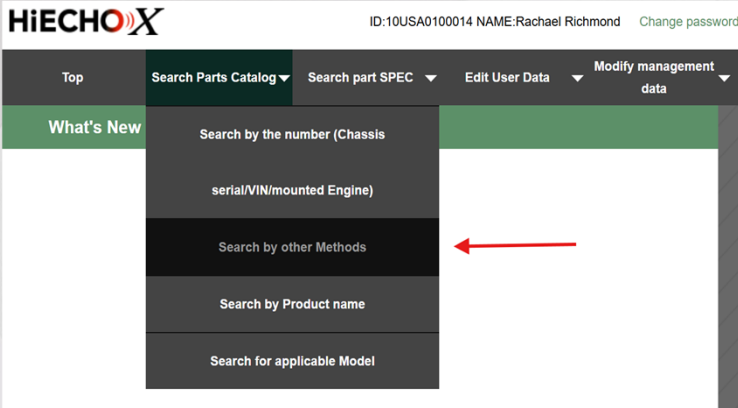

PARTS ALERT

FLASH TRAINING 2026 - 11

GENERIC CATALOG SEARCH

There are multiple ways to look up parts in the catalog generically.

If you have your VIN (Enter it in DCS Screen DC216 and click "Access Ser#" to find your model series code):

If you do not have a VIN, but know the model and year:

Search/Select Catalog code

Select	Catalog Code	Production Period	Catalog description	Representative Model
GO	18925	2020/01 - 2022/01	CAN/USA	21MY NE8J(LHD)
GO	18926	2020/01 - 2020/03	CAN/USA	21MY NM1A(LHD)
GO	18929	2021/07 - 2023/02	CAN/USA	22MY NEC1(LHD)
GO	19020	2021/07 - 2023/02	CAN/USA	22MY NJC1(LHD)
GO	19021	1998/01 - 1999/01	CAN/USA	99MY SG1J(LHD)
GO	19022	1998/01 - 1999/01	CAN/USA	99MY SG2J(LHD)
GO	19023	1999/02 - 2000/02	CAN/USA	00MY SG1J/SG2JXD120WA_XA(LHD)
GO	19024	1999/10 - 2000/11	CAN/USA	01MY SG1J/SG2J(LHD)
GO	19025	2000/11 - 2002/03	CAN/USA	02MY SG1J/SG2J(LHD)
GO	19026	1992/05 - 1996/12	CAN/USA	93-97MY SG1H/SG4H(LHD)