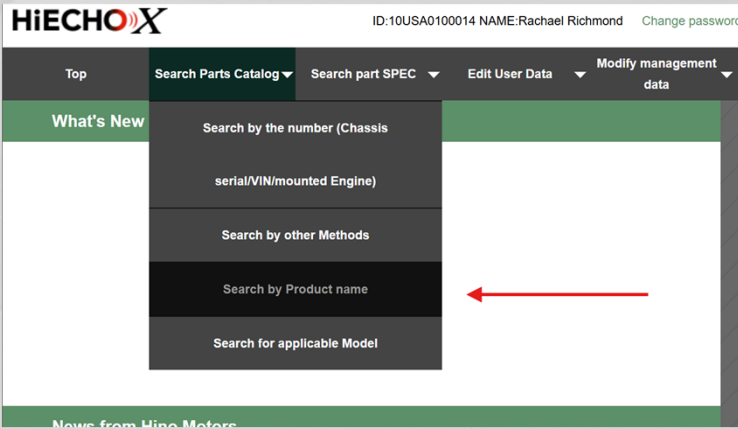

PARTS ALERT

FLASH TRAINING 2026 - 11

GENERIC CATALOG SEARCH

There are multiple ways to look up parts in the catalog generically.

If you have your VIN (Enter it in DCS Screen DC216 and click "Access Ser#" to find your model series code):

If you do not have a VIN, but know the model and year:

Search/Select Catalog code

Select	Catalog Code	Production Period	Catalog description	Representative Model
GO	18925	2020/01 - 2022/01	CAN/USA	21MY NE8J(LHD)
GO	18926	2020/01 - 2020/03	CAN/USA	21MY NM1A(LHD)
GO	18929	2021/07 - 2023/02	CAN/USA	22MY NEC1(LHD)
GO	19020	2021/07 - 2023/02	CAN/USA	22MY NJC1(LHD)
GO	19021	1998/01 - 1999/01	CAN/USA	99MY SG1J(LHD)
GO	19022	1998/01 - 1999/01	CAN/USA	99MY SG2J(LHD)
GO	19023	1999/02 - 2000/02	CAN/USA	00MY SG1J/SG2JXD120WA_XA(LHD)
GO	19024	1999/10 - 2000/11	CAN/USA	01MY SG1J/SG2J(LHD)
GO	19025	2000/11 - 2002/03	CAN/USA	02MY SG1J/SG2J(LHD)
GO	19026	1992/05 - 1996/12	CAN/USA	93-97MY SG1H/SG4H(LHD)