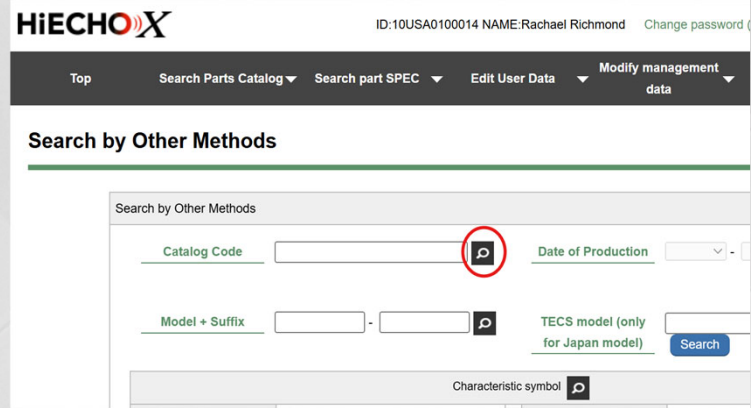

PARTS ALERT

FLASH TRAINING 2026 - 11

GENERIC CATALOG SEARCH

There are multiple ways to look up parts in the catalog generically.

If you have your VIN (Enter it in DCS Screen DC216 and click "Access Ser#" to find your model series code):

If you do not have a VIN, but know the model and year:

Search/Select Catalog code

Select	Catalog Code	Production Period	Catalog description	Representative Model
GO	18925	2020/01 - 2022/01	CAN/USA	21MY NE8J(LHD)
GO	18926	2020/01 - 2020/03	CAN/USA	21MY NM1A(LHD)
GO	18929	2021/07 - 2023/02	CAN/USA	22MY NEC1(LHD)
GO	19020	2021/07 - 2023/02	CAN/USA	22MY NJC1(LHD)
GO	19021	1998/01 - 1999/01	CAN/USA	99MY SG1J(LHD)
GO	19022	1998/01 - 1999/01	CAN/USA	99MY SG2J(LHD)
GO	19023	1999/02 - 2000/02	CAN/USA	00MY SG1J/SG2JXD120WA_XA(LHD)
GO	19024	1999/10 - 2000/11	CAN/USA	01MY SG1J/SG2J(LHD)
GO	19025	2000/11 - 2002/03	CAN/USA	02MY SG1J/SG2J(LHD)
GO	19026	1992/05 - 1996/12	CAN/USA	93-97MY SG1H/SG4H(LHD)