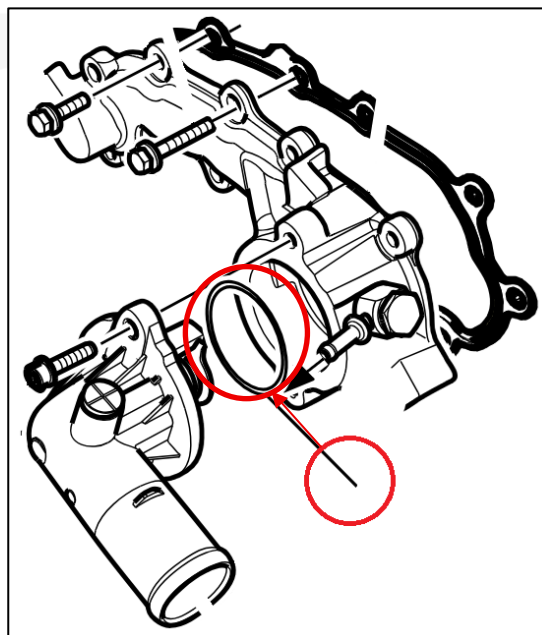

On V6 ICE engines installed in Quattroporte, Ghibli, and Levante vehicles, the thermostat gasket is now available as a separate replacement component, allowing gasket replacement without replacement of the complete thermostat assembly when appropriate.