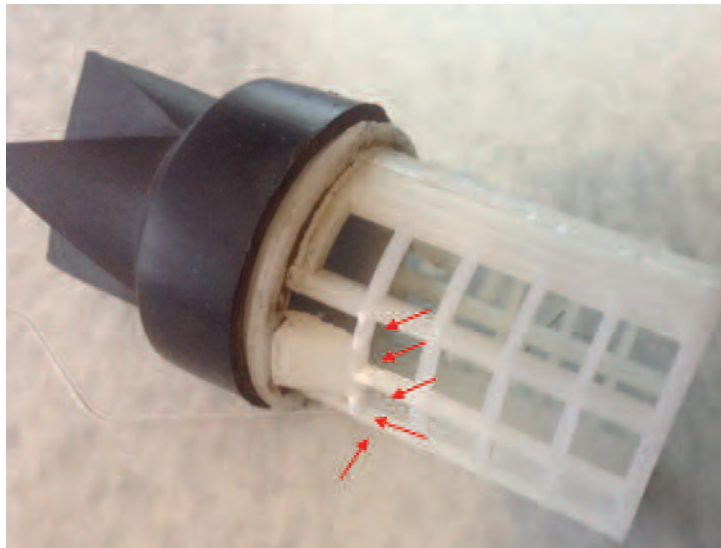

Advanced Technical Information

Cayenne (92A)

1502

5053

5

Binder - Advanced Technical Information

Cayenne (92A) Cowl Drains

Vehicle Type: **Cayenne (92A)**

Model Year: **2011 to Present**

Information: The cowl body drain has a plastic cage that may be weakened during removal, rendering it too weak to be reused.

Work Procedure: If the plastic cage of the cowl drain has been weakened to the point that it will not fasten properly to the body, replace it. The drain also serves as a noise isolator. Omitting the drain from the vehicle is not acceptable. In order to ensure an expedient repair, it may be necessary to stock several of the drains. The area where the drain retention tabs can be weakened is shown in the photo below.

Parts Info: The drain part number is **958.572.419.00**

PQIS Coding: Please use the following coding for PQIS -

50930 Body Drain
3041 Bent, Kinked

Dealership Distribution Routing	Service Manager _____	Shop Foreman _____	Service Technician _____	_____	_____	_____	_____
	Asst. Manager _____	Warranty Admin. _____	Service Technician _____	_____	_____	_____	_____