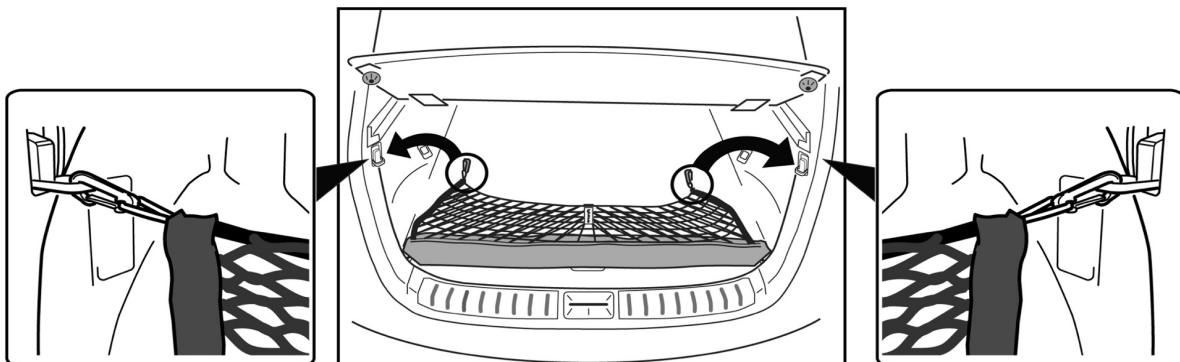

SUBARU

PART NUMBER: PT91242231

INSTALLATION INSTRUCTIONS

DESCRIPTION: 2023 Solterra Cargo Net

KIT CONTENTS:

MEANING OF CHARACTERS:

: CAUTION – A process that must be carefully observed in order to reduce the risk of damage to the accessory/vehicle and to ensure a quality installation.

2

3

SUBARU

NUMÉRO DE PIÈCE : PT91242231

INSTRUCTIONS D'INSTALLATION

DESCRIPTION : Solterra 2023/filet à bagages

CONTENU DE LA TROUSSE :

SIGNIFICATION DES SYMBOLES :