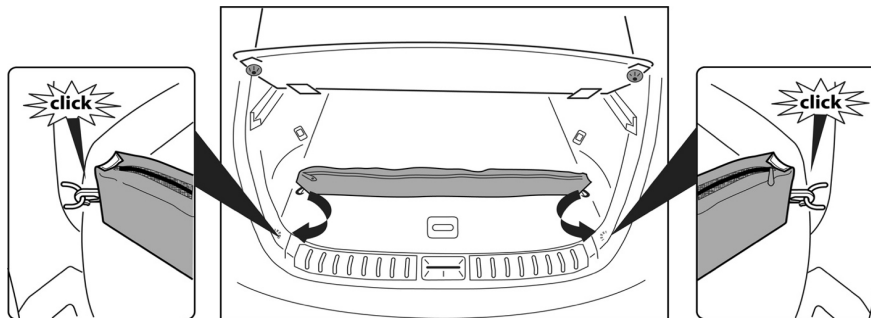

SUBARU

PART NUMBER: PT91242231

INSTALLATION INSTRUCTIONS

DESCRIPTION: 2023 Solterra Cargo Net

KIT CONTENTS:

MEANING OF CHARACTERS:

: CAUTION – A process that must be carefully observed in order to reduce the risk of damage to the accessory/vehicle and to ensure a quality installation.

: STOP – Damage to the vehicle may occur. Do not proceed until process has been complied with.

: TOOLS & EQUIPMENT – Specific tools and equipment recommended for this process.

INSTALLATION INSTRUCTIONS

1