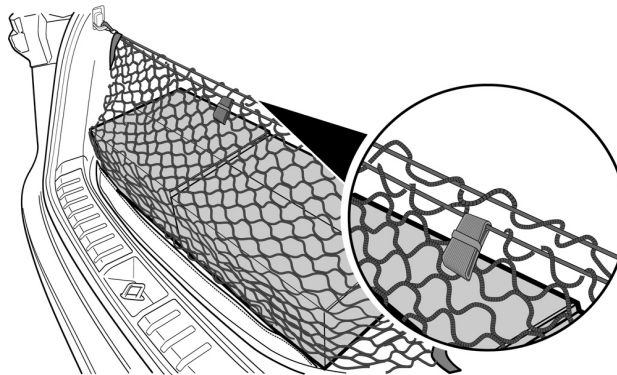

SUBARU

PART NUMBER: PT91242231

INSTALLATION INSTRUCTIONS

DESCRIPTION: 2023 Solterra Cargo Net

KIT CONTENTS:

MEANING OF CHARACTERS:

: CAUTION – A process that must be carefully observed in order to reduce the risk of damage to the accessory/vehicle and to ensure a quality installation.

2

3

SUBARU

NUMÉRO DE PIÈCE : PT91242231

INSTRUCTIONS D'INSTALLATION

DESCRIPTION : Solterra 2023/filet à bagages

CONTENU DE LA TROUSSE :

SIGNIFICATION DES SYMBOLES :