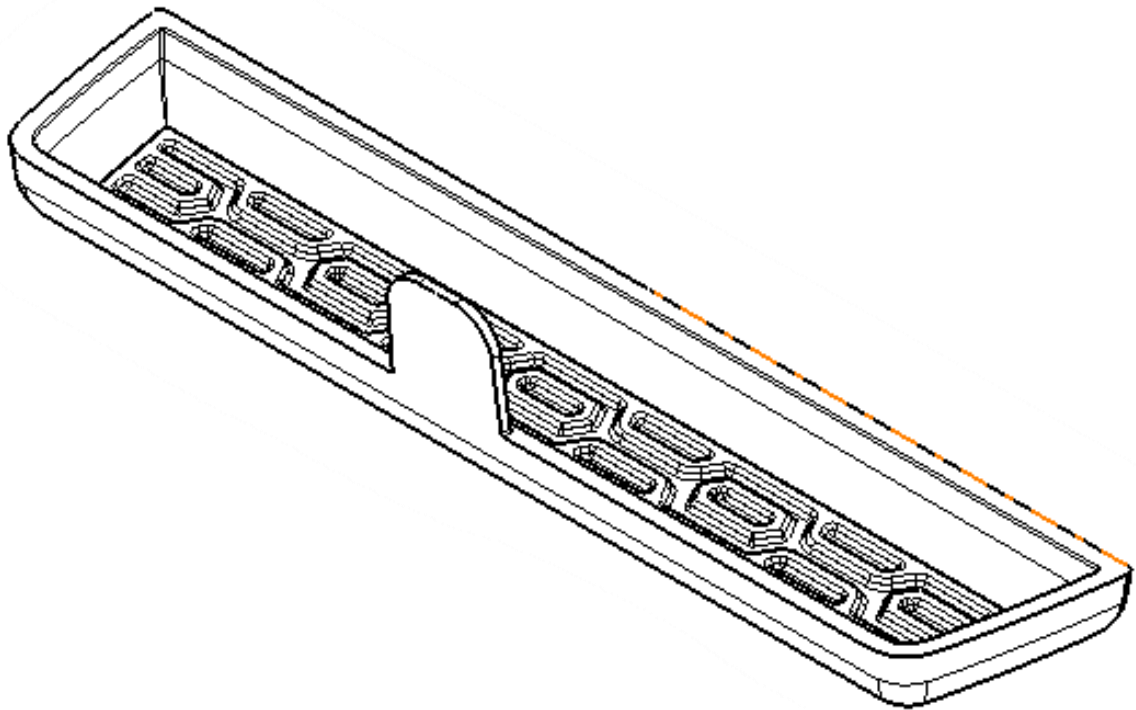

PART NUMBER: J131SFN010-Gray
J131SFN020-Red
J131SFN030-Yellow
J131SFN040-Orange
J131SFN050-Gold

IMPREZA AND CROSSTREK - INTERIOR ACCENT LINERS

Installation Instruction

SL NO	PART NAME	LH	RH	QTY
1	CENTER CONSOLE CUP HOLDER INSERT_01	-	-	1
2	CENTER CONSOLE CUP HOLDER INSERT_02	-	-	1
3	CENTER CONSOLE INSERT	-	-	1
4	CENTER CONSOLE TRAY INSERT	-	-	1
5	FORWARD POCKET INSERT	-	-	1
6	FRONT DOOR PULL INSERT	1	1	-
7	FRONT DOOR POCKET INSERT	1	1	-
8	REAR DOOR GRAB INSERT	1	1	-
9	REAR DOOR POCKET INSERT	1	1	-

NOTE: BEFORE INSTALLING THE INSERT, MAKE SURE THAT ALL THE POCKETS ARE EMPTIED.

1

2

3

4

5

NOTE: DO NOT USE THIS PRODUCT WHEN CHARGE WIRELESSLY

6