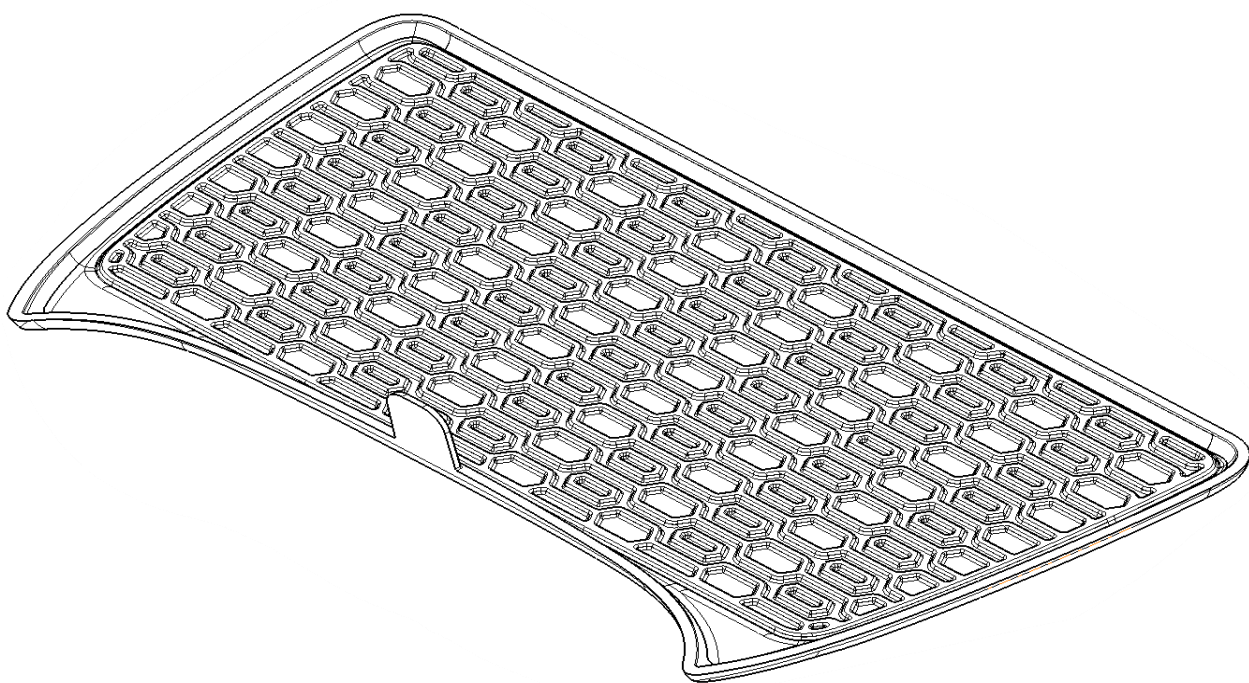

PART NUMBER: J131SFN010-Gray
J131SFN020-Red
J131SFN030-Yellow
J131SFN040-Orange
J131SFN050-Gold

IMPREZA AND CROSSTREK - INTERIOR ACCENT LINERS

Installation Instruction

SL NO	PART NAME	LH	RH	QTY
1	CENTER CONSOLE CUP HOLDER INSERT_01	-	-	1
2	CENTER CONSOLE CUP HOLDER INSERT_02	-	-	1
3	CENTER CONSOLE INSERT	-	-	1
4	CENTER CONSOLE TRAY INSERT	-	-	1
5	FORWARD POCKET INSERT	-	-	1
6	FRONT DOOR PULL INSERT	1	1	-
7	FRONT DOOR POCKET INSERT	1	1	-
8	REAR DOOR GRAB INSERT	1	1	-
9	REAR DOOR POCKET INSERT	1	1	-

NOTE: BEFORE INSTALLING THE INSERT, MAKE SURE THAT ALL THE POCKETS ARE EMPTIED.

1

2

3

4

5

NOTE: DO NOT USE THIS PRODUCT WHEN CHARGE WIRELESSLY

6

FRONT DOOR PULL INSERT

7

FRONT DOOR POCKET INSERT

LH

RH

8

REAR DOOR GRAB INSERT

LH