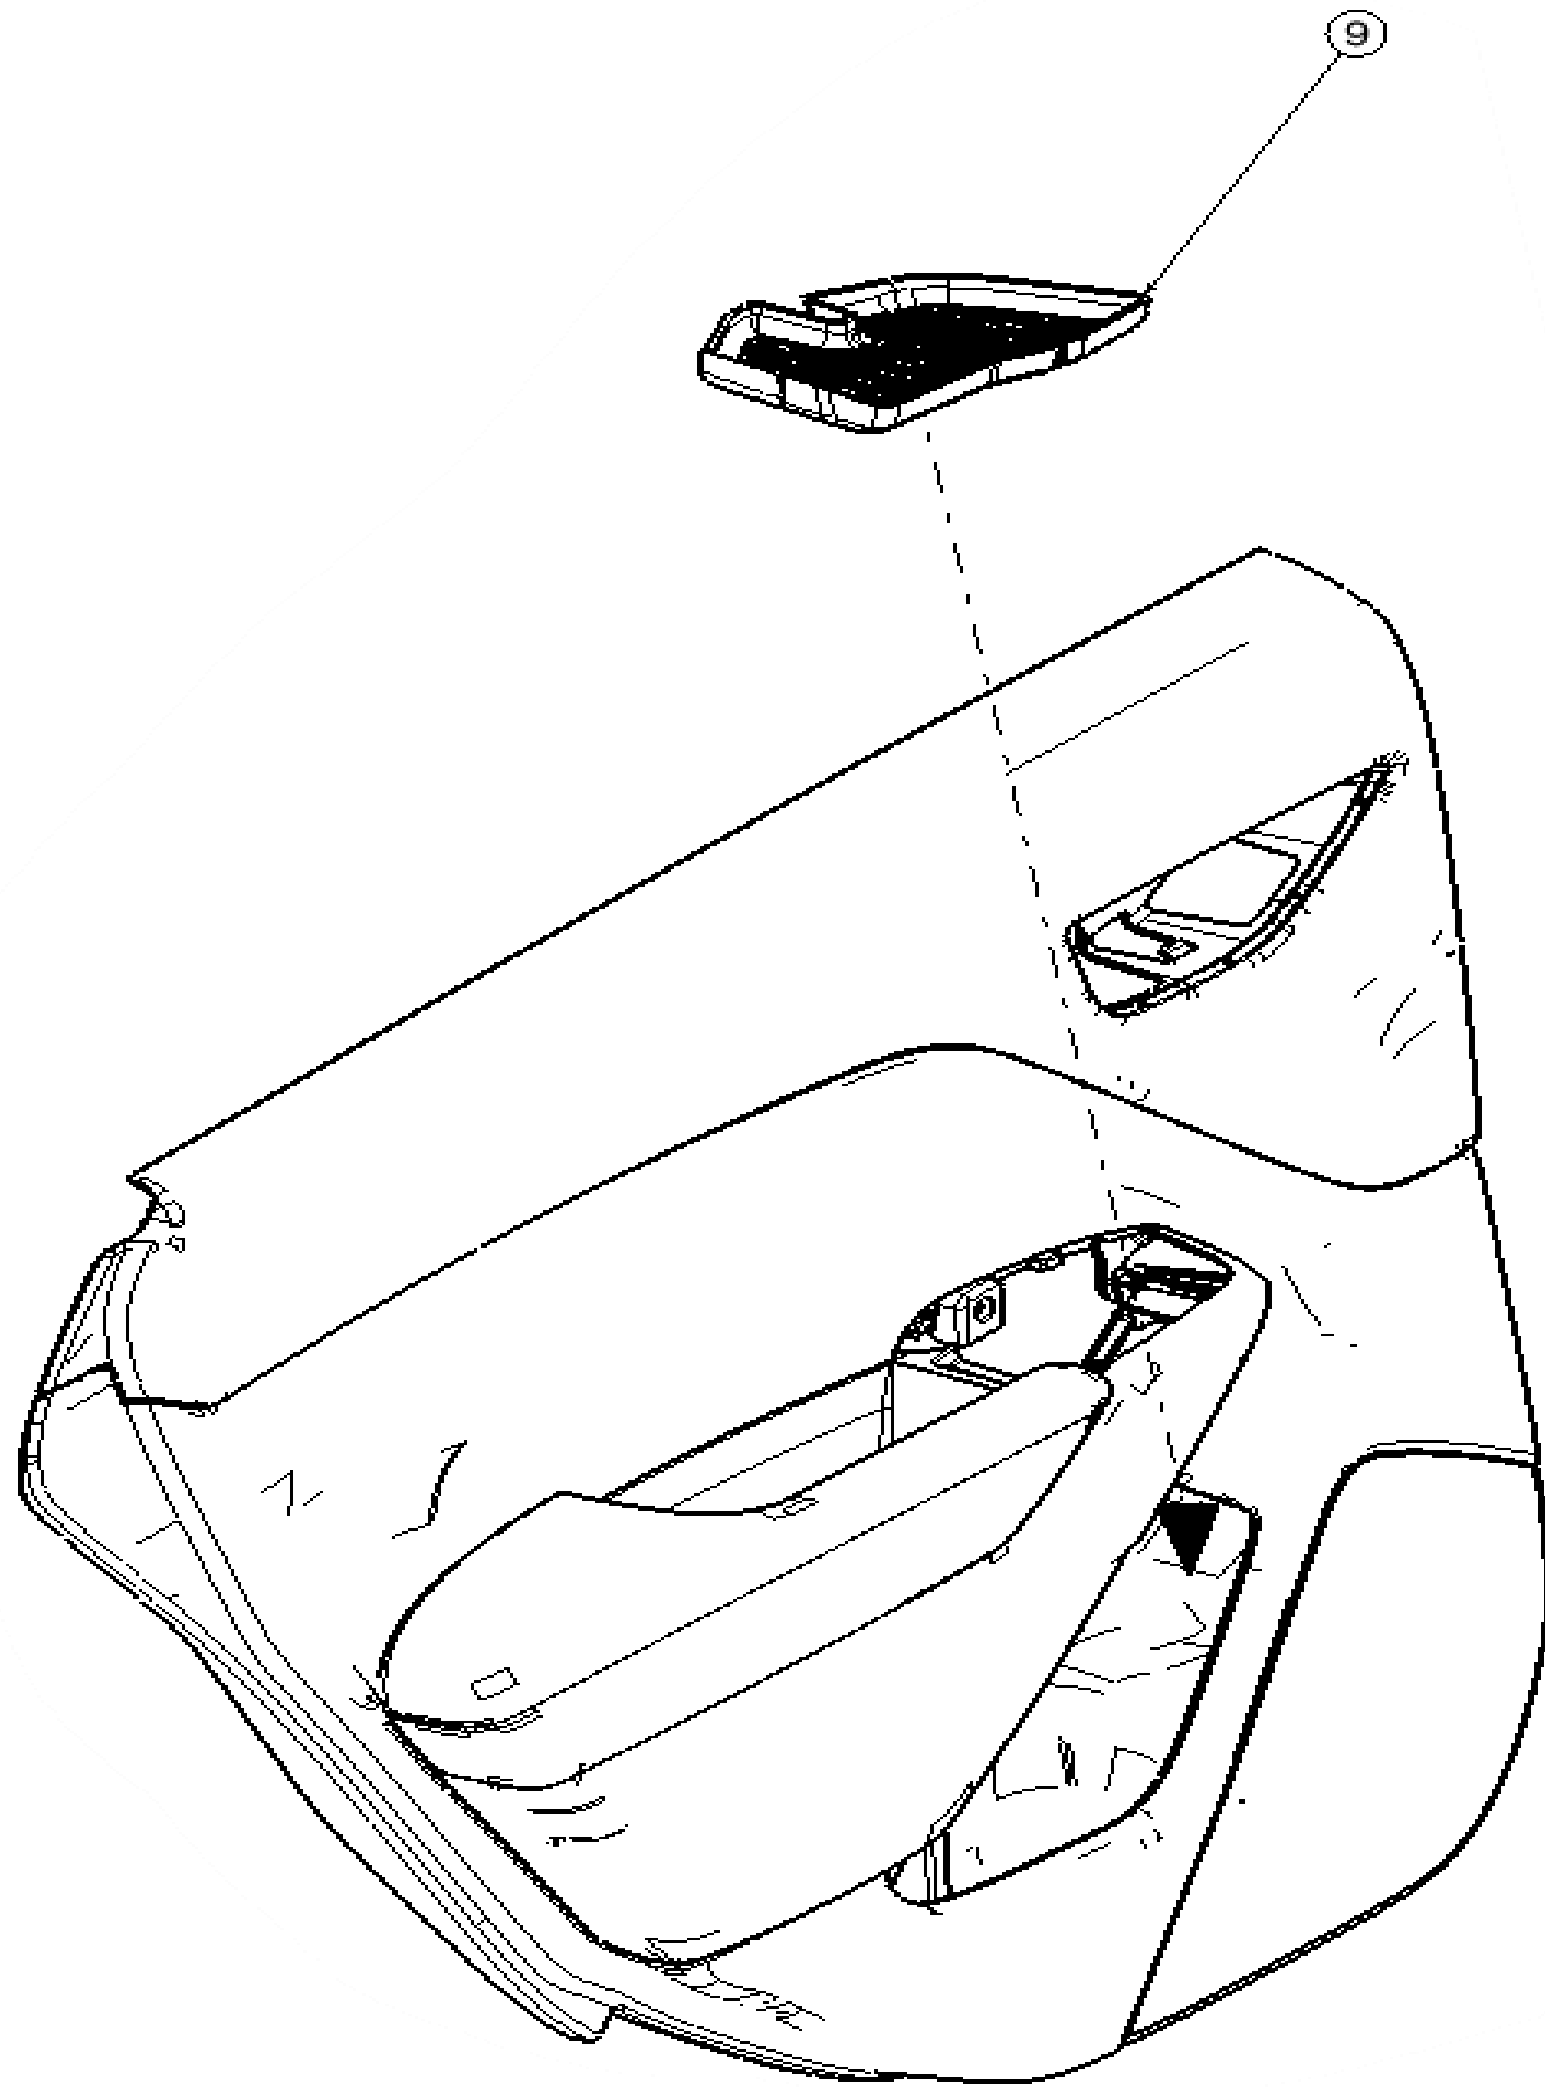

9

REAR DOOR POCKET INSERT