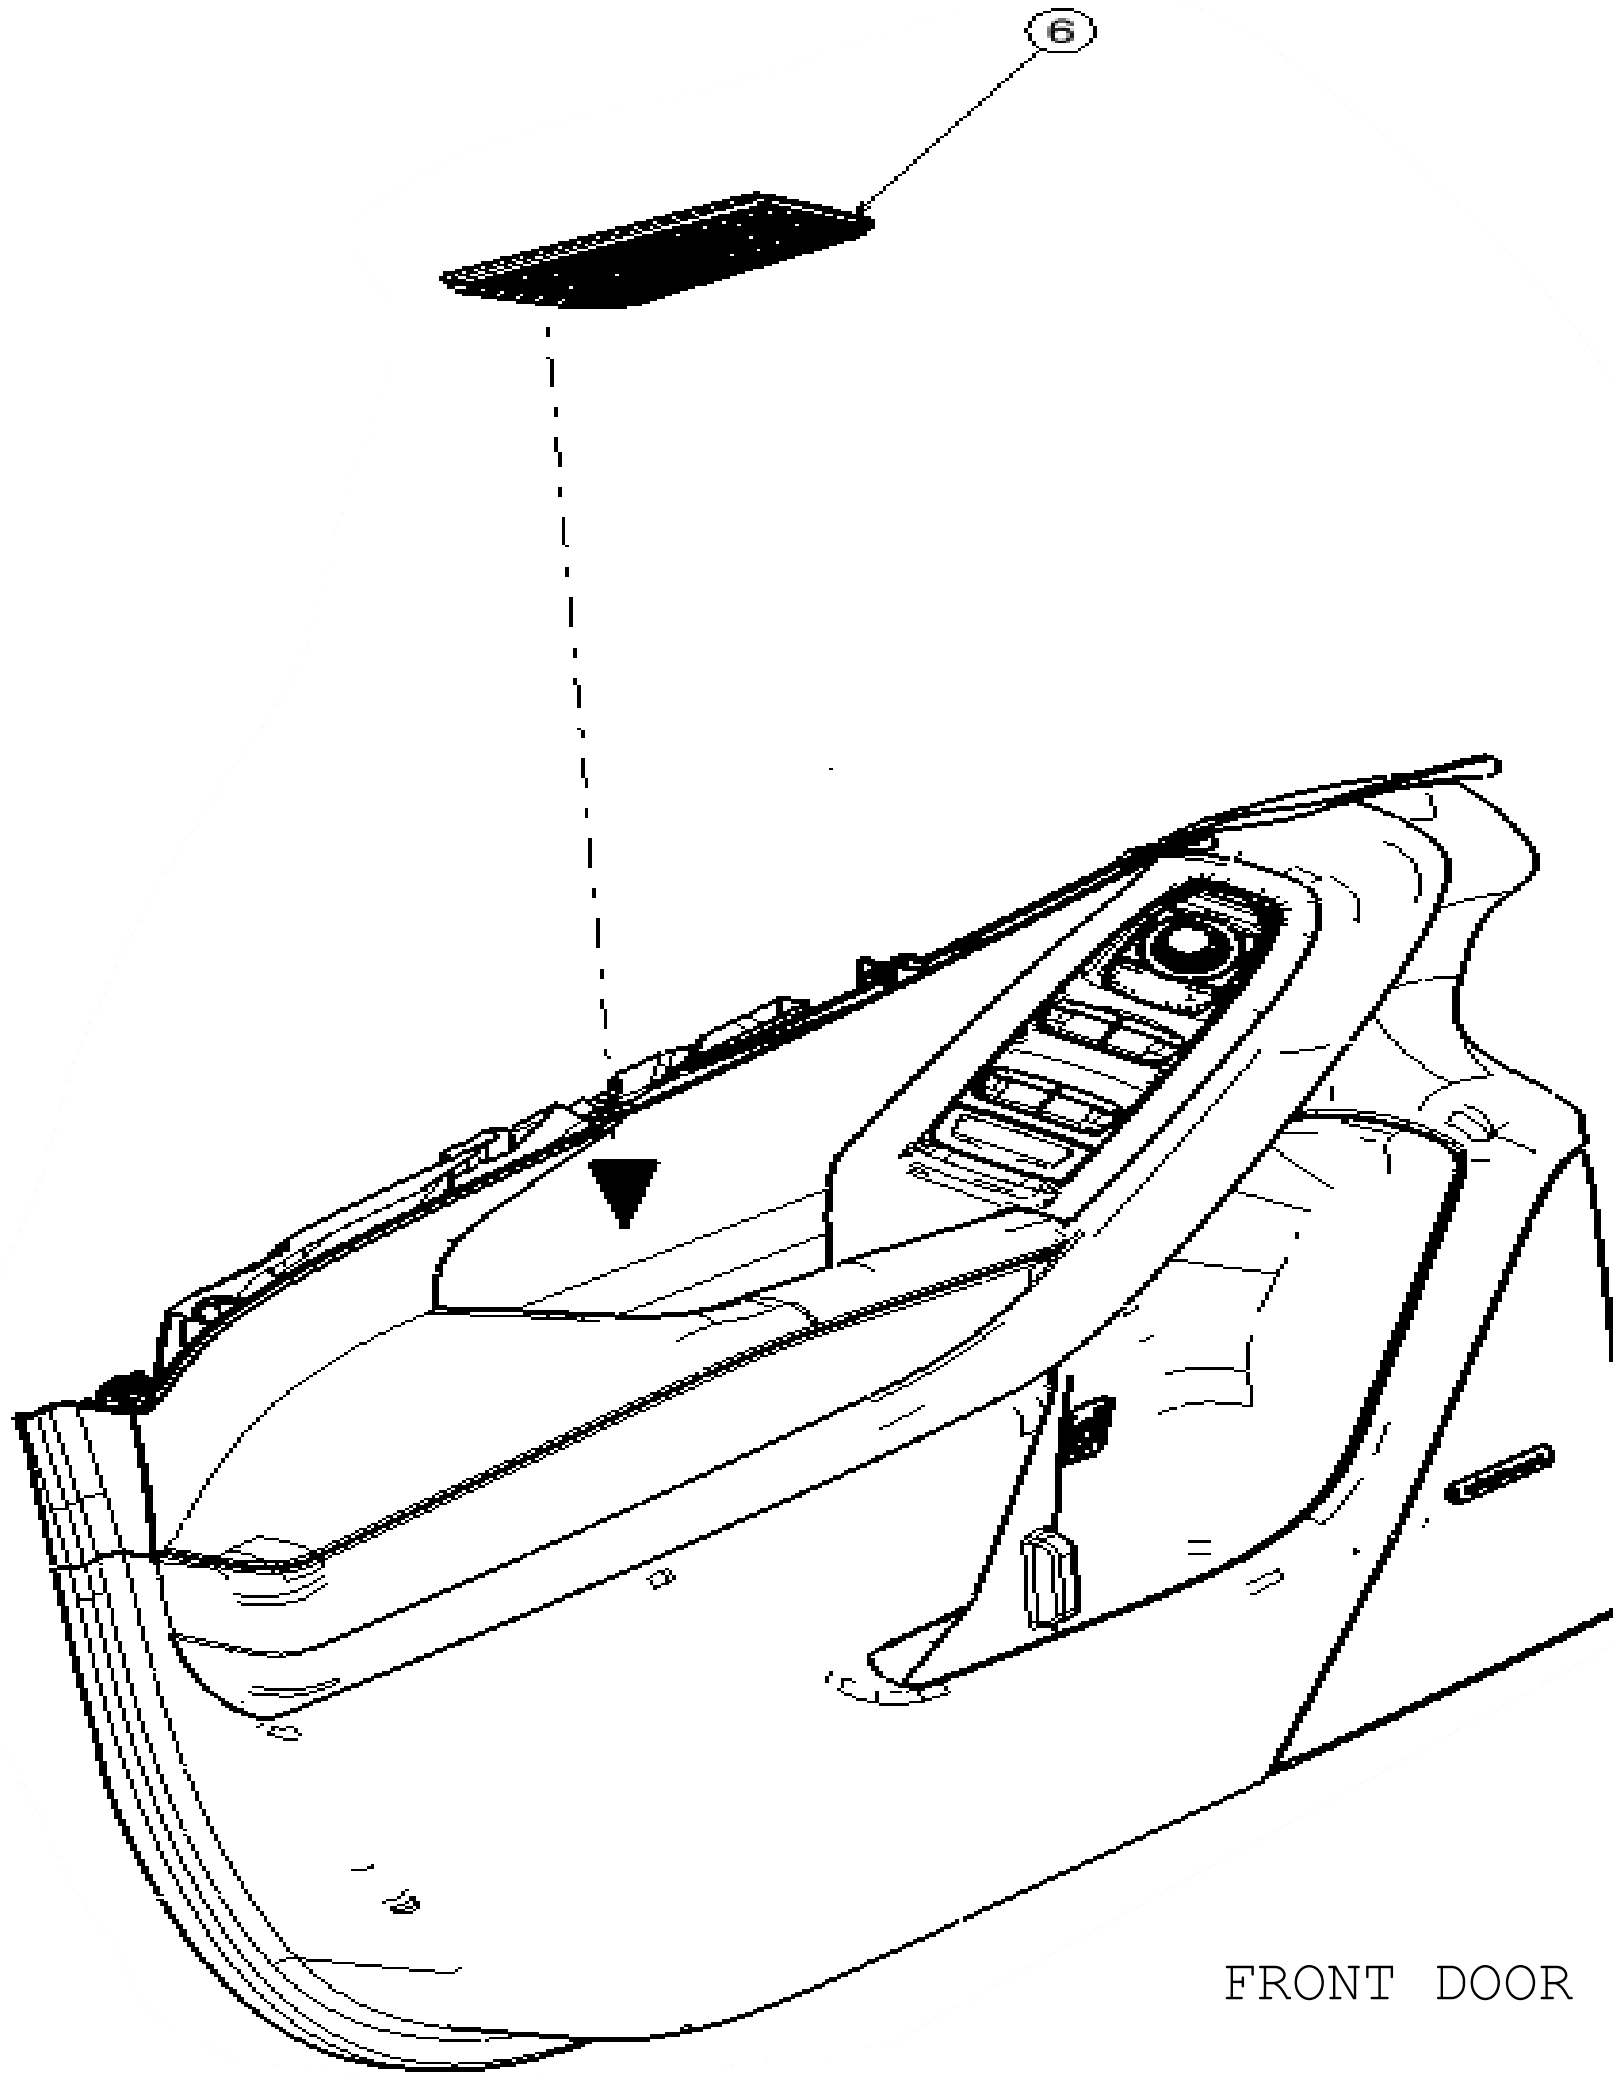

PART NUMBER: J131SFN010-Gray
J131SFN020-Red
J131SFN030-Yellow
J131SFN040-Orange
J131SFN050-Gold

IMPREZA AND CROSSTREK - INTERIOR ACCENT LINERS

Installation Instruction

SL NO	PART NAME	LH	RH	QTY
1	CENTER CONSOLE CUP HOLDER INSERT_01	-	-	1
2	CENTER CONSOLE CUP HOLDER INSERT_02	-	-	1
3	CENTER CONSOLE INSERT	-	-	1
4	CENTER CONSOLE TRAY INSERT	-	-	1
5	FORWARD POCKET INSERT	-	-	1
6	FRONT DOOR PULL INSERT	1	1	-
7	FRONT DOOR POCKET INSERT	1	1	-
8	REAR DOOR GRAB INSERT	1	1	-
9	REAR DOOR POCKET INSERT	1	1	-

NOTE: BEFORE INSTALLING THE INSERT, MAKE SURE THAT ALL THE POCKETS ARE EMPTIED.

1

2

3

4

5

NOTE: DO NOT USE THIS PRODUCT WHEN CHARGE WIRELESSLY

6