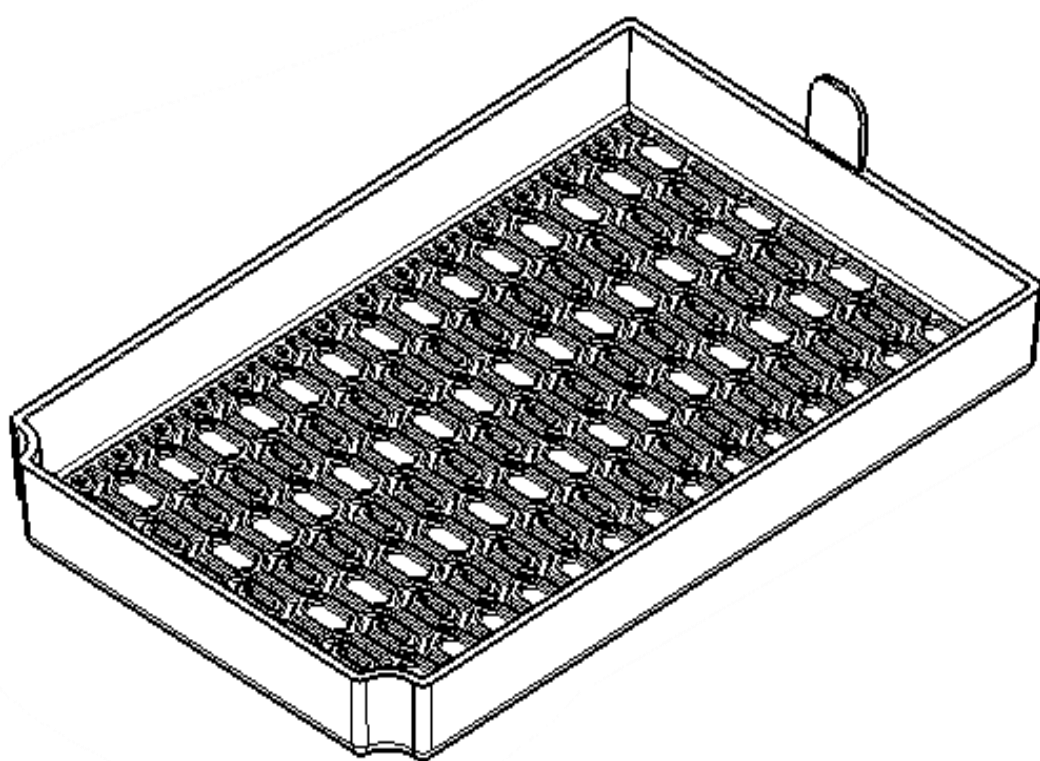

PART NUMBER: J131SFN010-Gray
J131SFN020-Red
J131SFN030-Yellow
J131SFN040-Orange
J131SFN050-Gold

IMPREZA AND CROSSTREK - INTERIOR ACCENT LINERS

Installation Instruction

SL NO	PART NAME	LH	RH	QTY
1	CENTER CONSOLE CUP HOLDER INSERT_01	-	-	1
2	CENTER CONSOLE CUP HOLDER INSERT_02	-	-	1
3	CENTER CONSOLE INSERT	-	-	1
4	CENTER CONSOLE TRAY INSERT	-	-	1
5	FORWARD POCKET INSERT	-	-	1
6	FRONT DOOR PULL INSERT	1	1	-
7	FRONT DOOR POCKET INSERT	1	1	-
8	REAR DOOR GRAB INSERT	1	1	-
9	REAR DOOR POCKET INSERT	1	1	-

NOTE: BEFORE INSTALLING THE INSERT, MAKE SURE THAT ALL THE POCKETS ARE EMPTIED.

1

2

3

4

5

NOTE: DO NOT USE THIS PRODUCT WHEN CHARGE WIRELESSLY

6

FRONT DOOR PULL INSERT

7

FRONT DOOR POCKET INSERT

LH

RH

8

REAR DOOR GRAB INSERT

LH