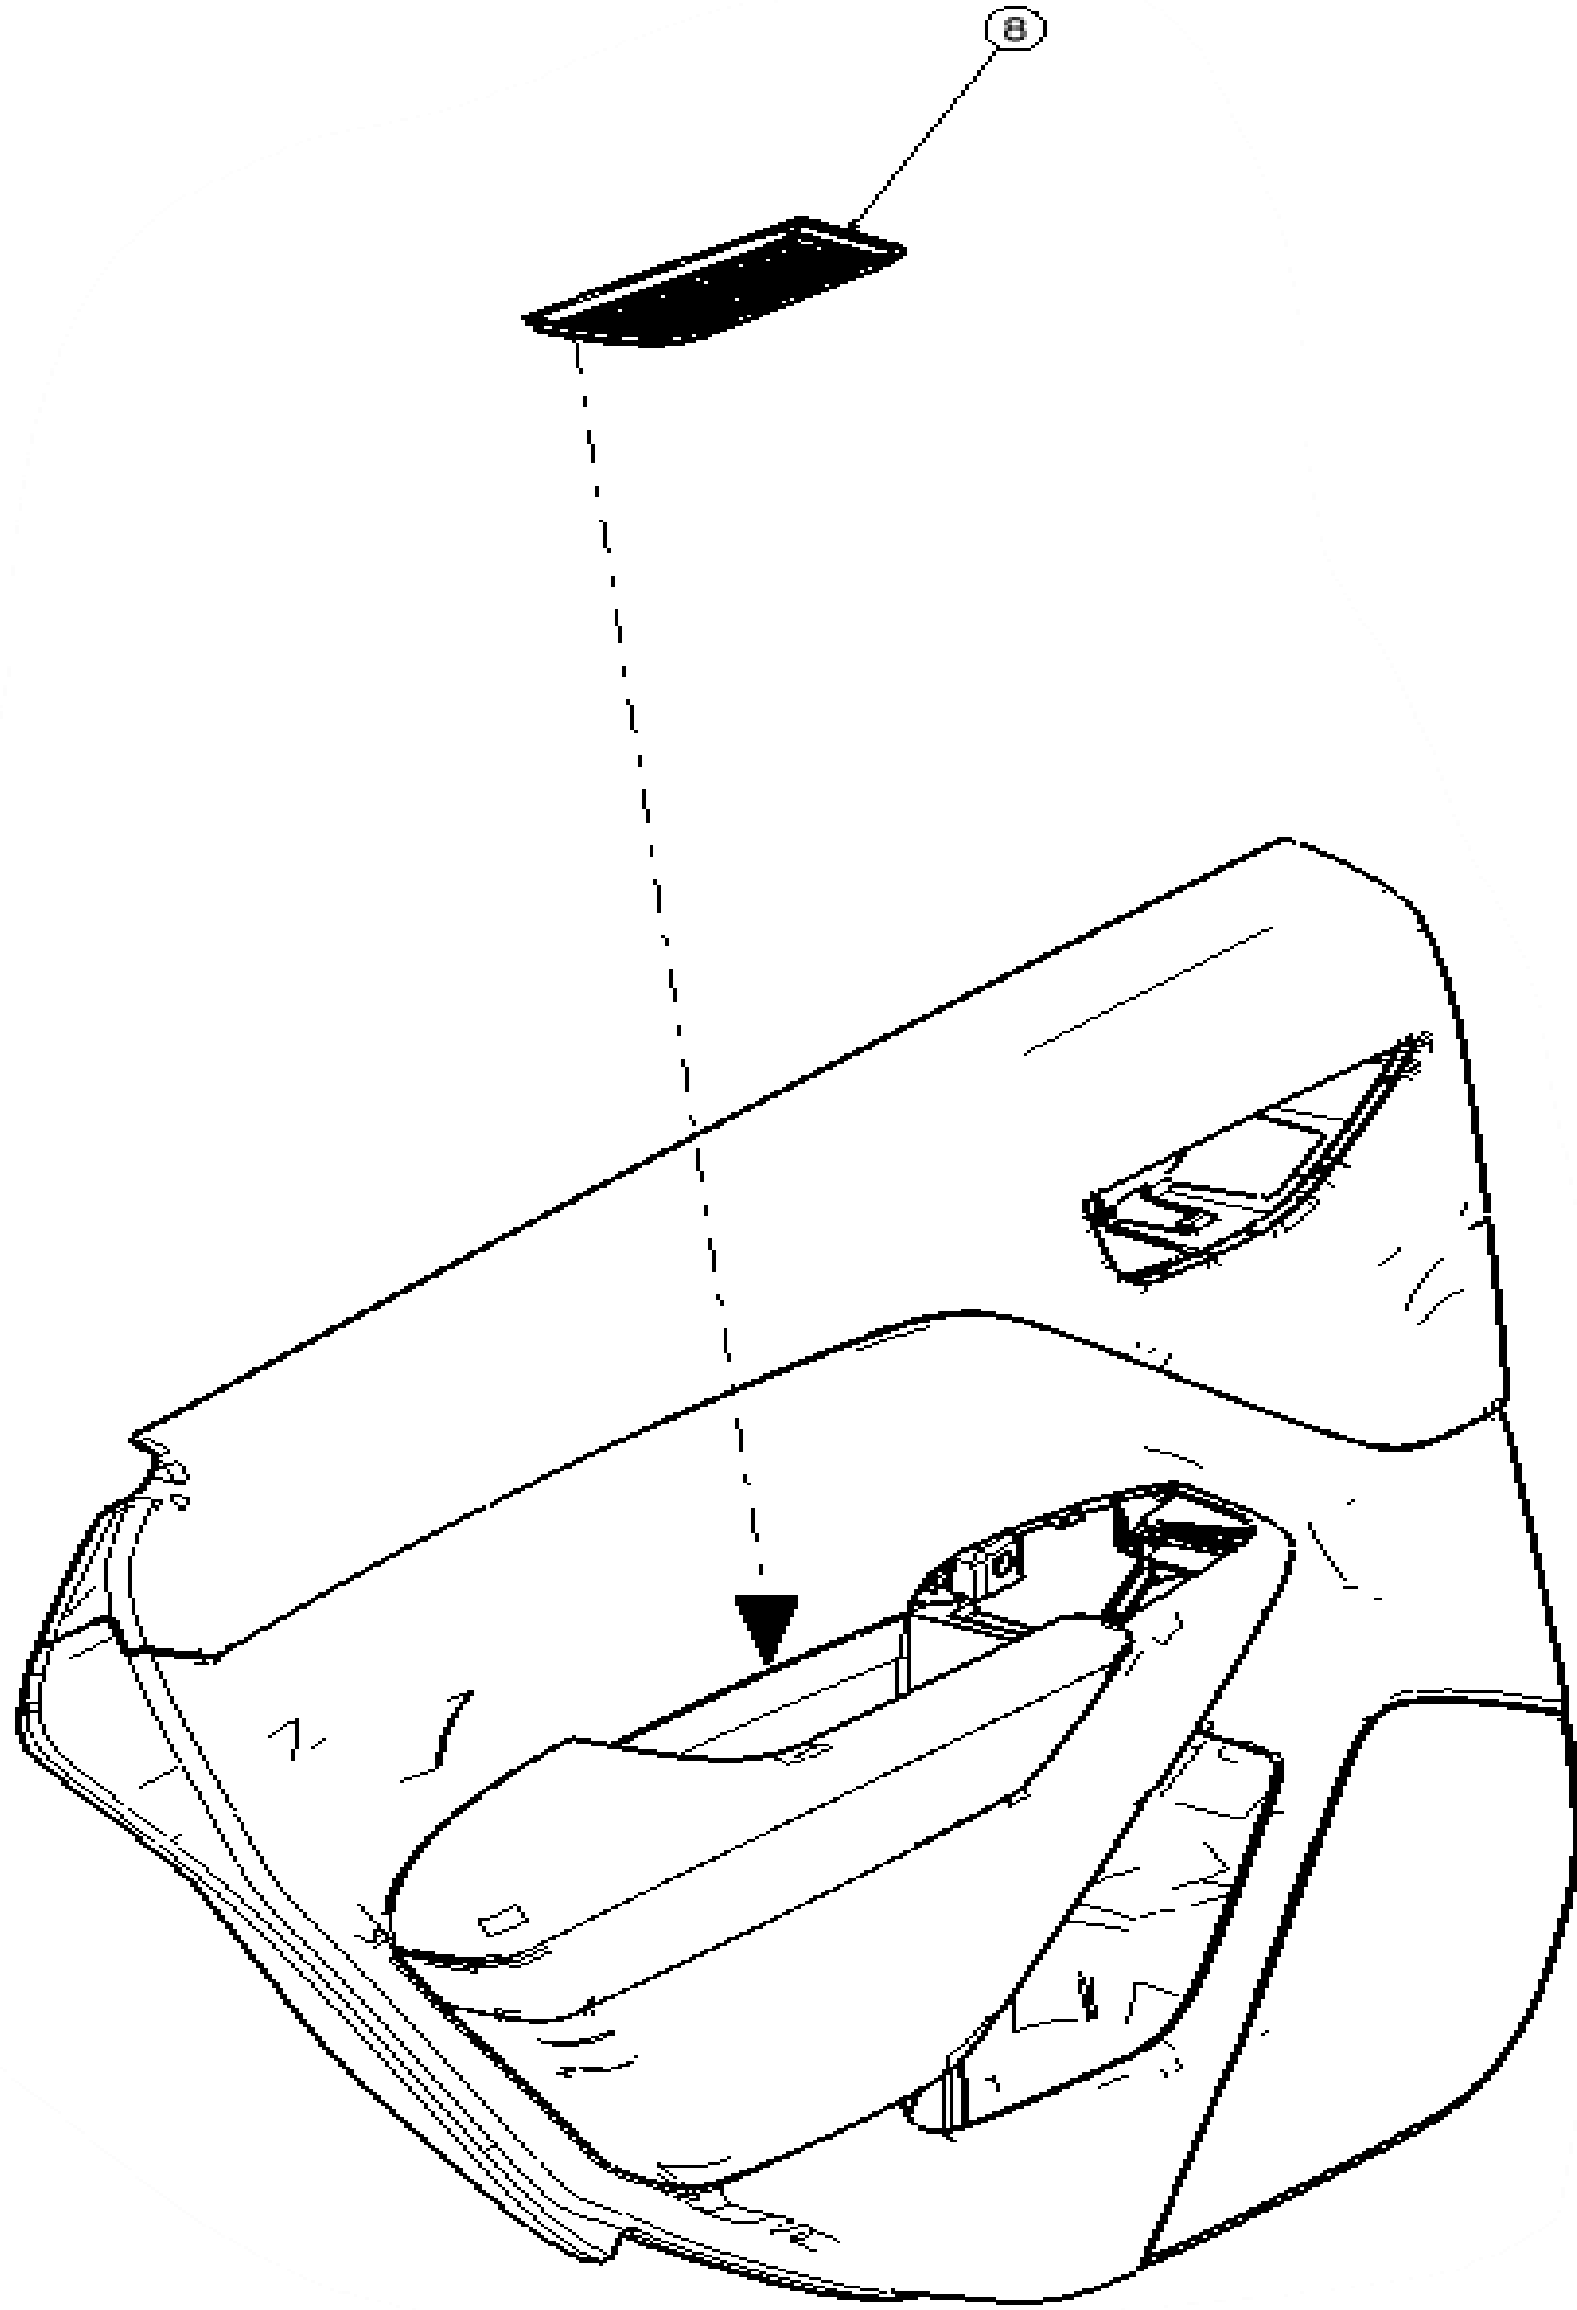

8

REAR DOOR GRAB INSERT