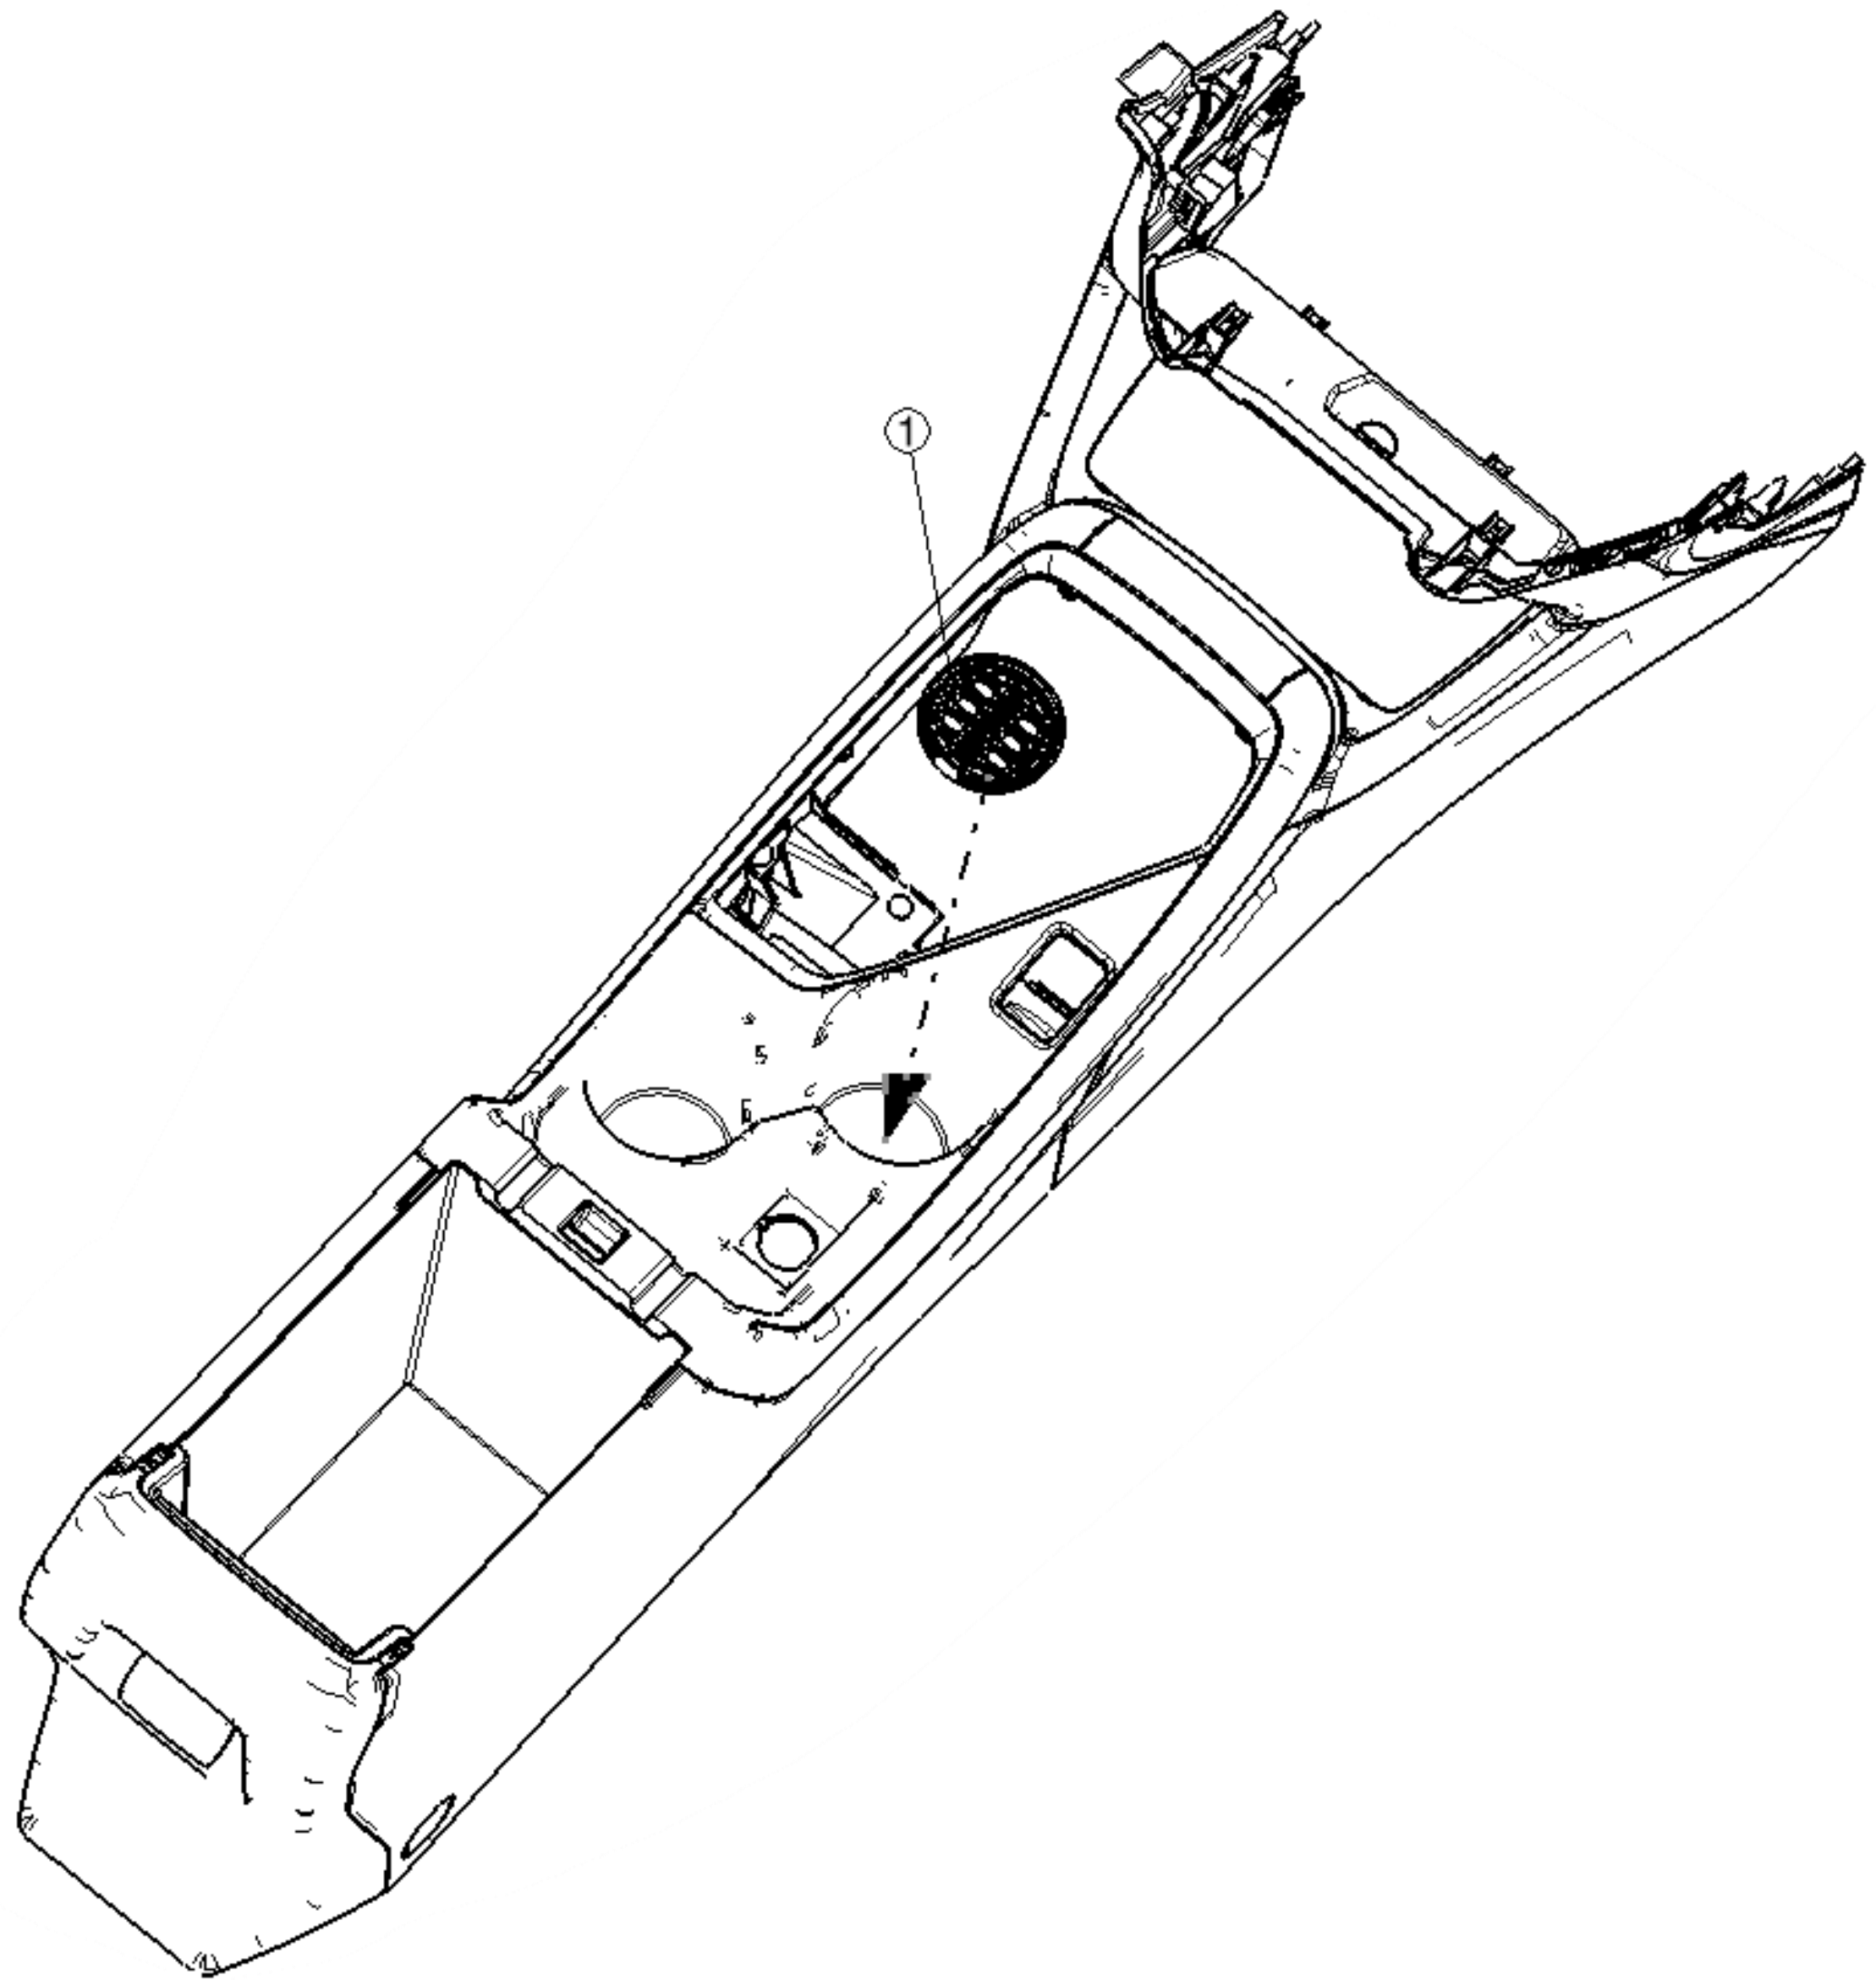

PART NUMBER: J131SFN010-Gray
J131SFN020-Red
J131SFN030-Yellow
J131SFN040-Orange
J131SFN050-Gold

IMPREZA AND CROSSTREK - INTERIOR ACCENT LINERS

Installation Instruction

SL NO	PART NAME	LH	RH	QTY
1	CENTER CONSOLE CUP HOLDER INSERT_01	-	-	1
2	CENTER CONSOLE CUP HOLDER INSERT_02	-	-	1
3	CENTER CONSOLE INSERT	-	-	1
4	CENTER CONSOLE TRAY INSERT	-	-	1
5	FORWARD POCKET INSERT	-	-	1
6	FRONT DOOR PULL INSERT	1	1	-
7	FRONT DOOR POCKET INSERT	1	1	-
8	REAR DOOR GRAB INSERT	1	1	-
9	REAR DOOR POCKET INSERT	1	1	-

NOTE: BEFORE INSTALLING THE INSERT, MAKE SURE THAT ALL THE POCKETS ARE EMPTIED.

1

2

3

4

5

NOTE: DO NOT USE THIS PRODUCT WHEN CHARGE WIRELESSLY

6