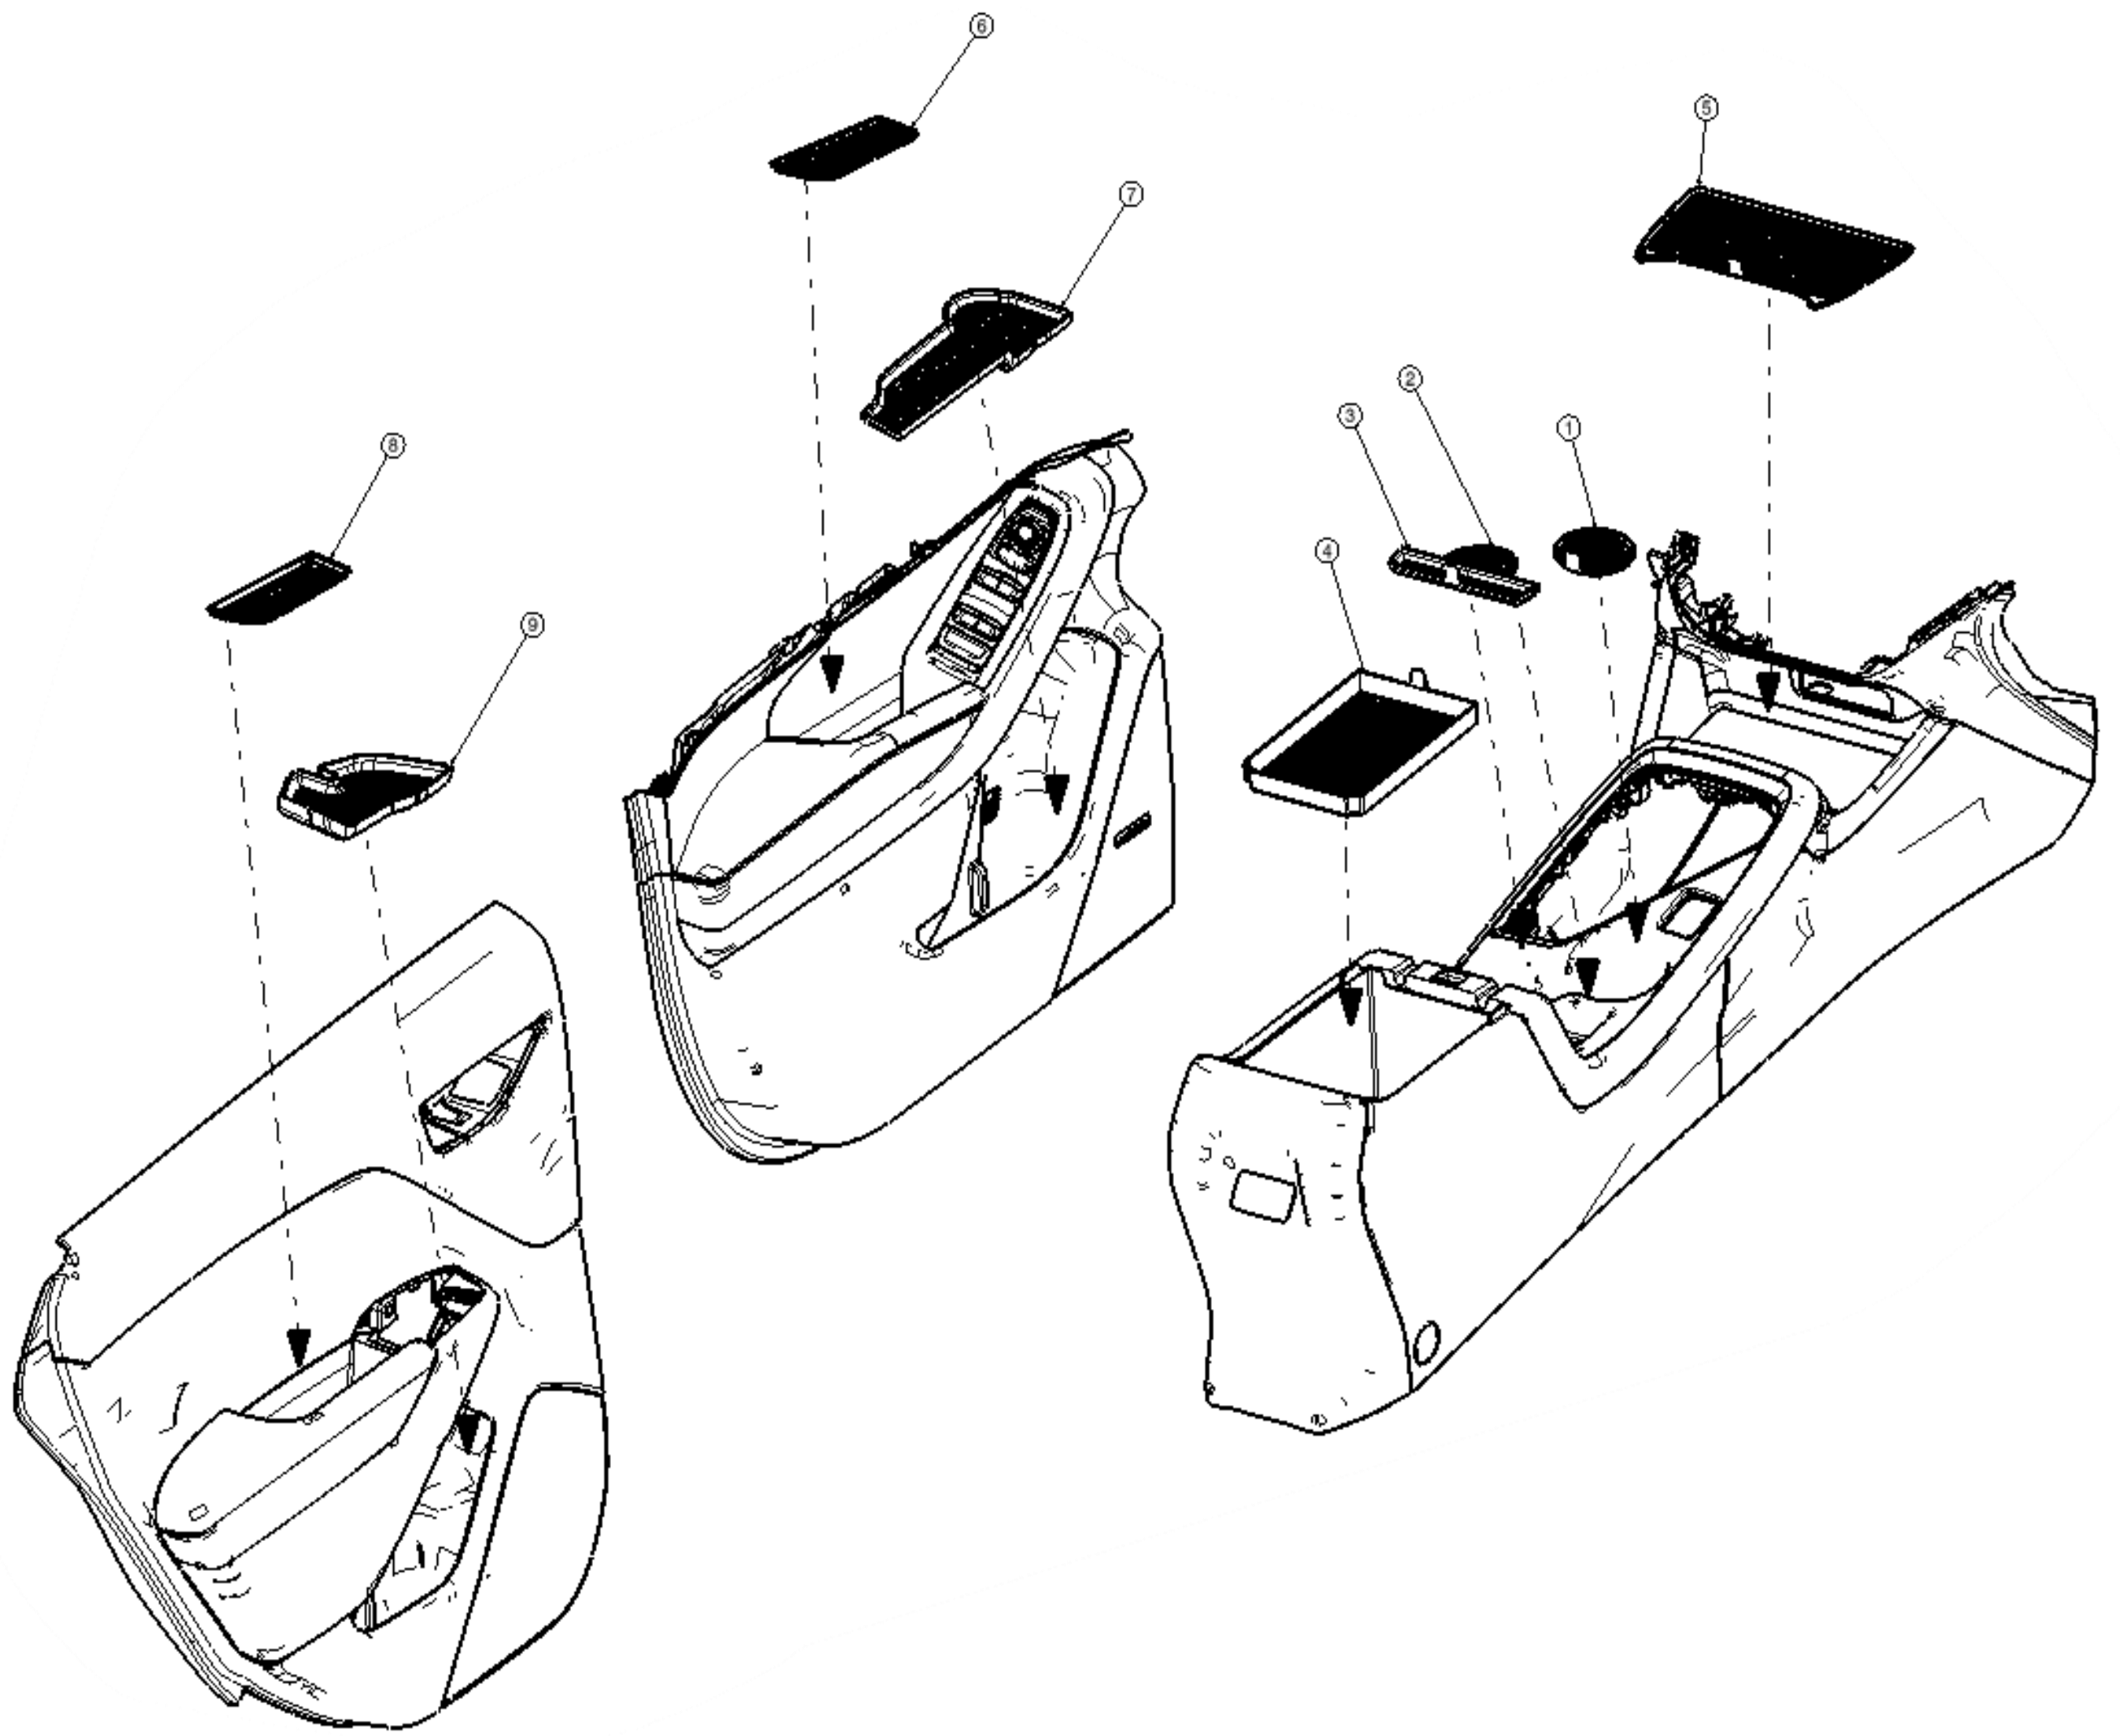

PART NUMBER: J131SFN010-Gray
J131SFN020-Red
J131SFN030-Yellow
J131SFN040-Orange
J131SFN050-Gold

IMPREZA AND CROSSTREK - INTERIOR ACCENT LINERS

Installation Instruction

SL NO	PART NAME	LH	RH	QTY
1	CENTER CONSOLE CUP HOLDER INSERT_01	-	-	1
2	CENTER CONSOLE CUP HOLDER INSERT_02	-	-	1
3	CENTER CONSOLE INSERT	-	-	1
4	CENTER CONSOLE TRAY INSERT	-	-	1
5	FORWARD POCKET INSERT	-	-	1
6	FRONT DOOR PULL INSERT	1	1	-
7	FRONT DOOR POCKET INSERT	1	1	-
8	REAR DOOR GRAB INSERT	1	1	-
9	REAR DOOR POCKET INSERT	1	1	-

NOTE: BEFORE INSTALLING THE INSERT, MAKE SURE THAT ALL THE POCKETS ARE EMPTIED.

1

2

3

4

5

NOTE: DO NOT USE THIS PRODUCT WHEN CHARGE WIRELESSLY

6