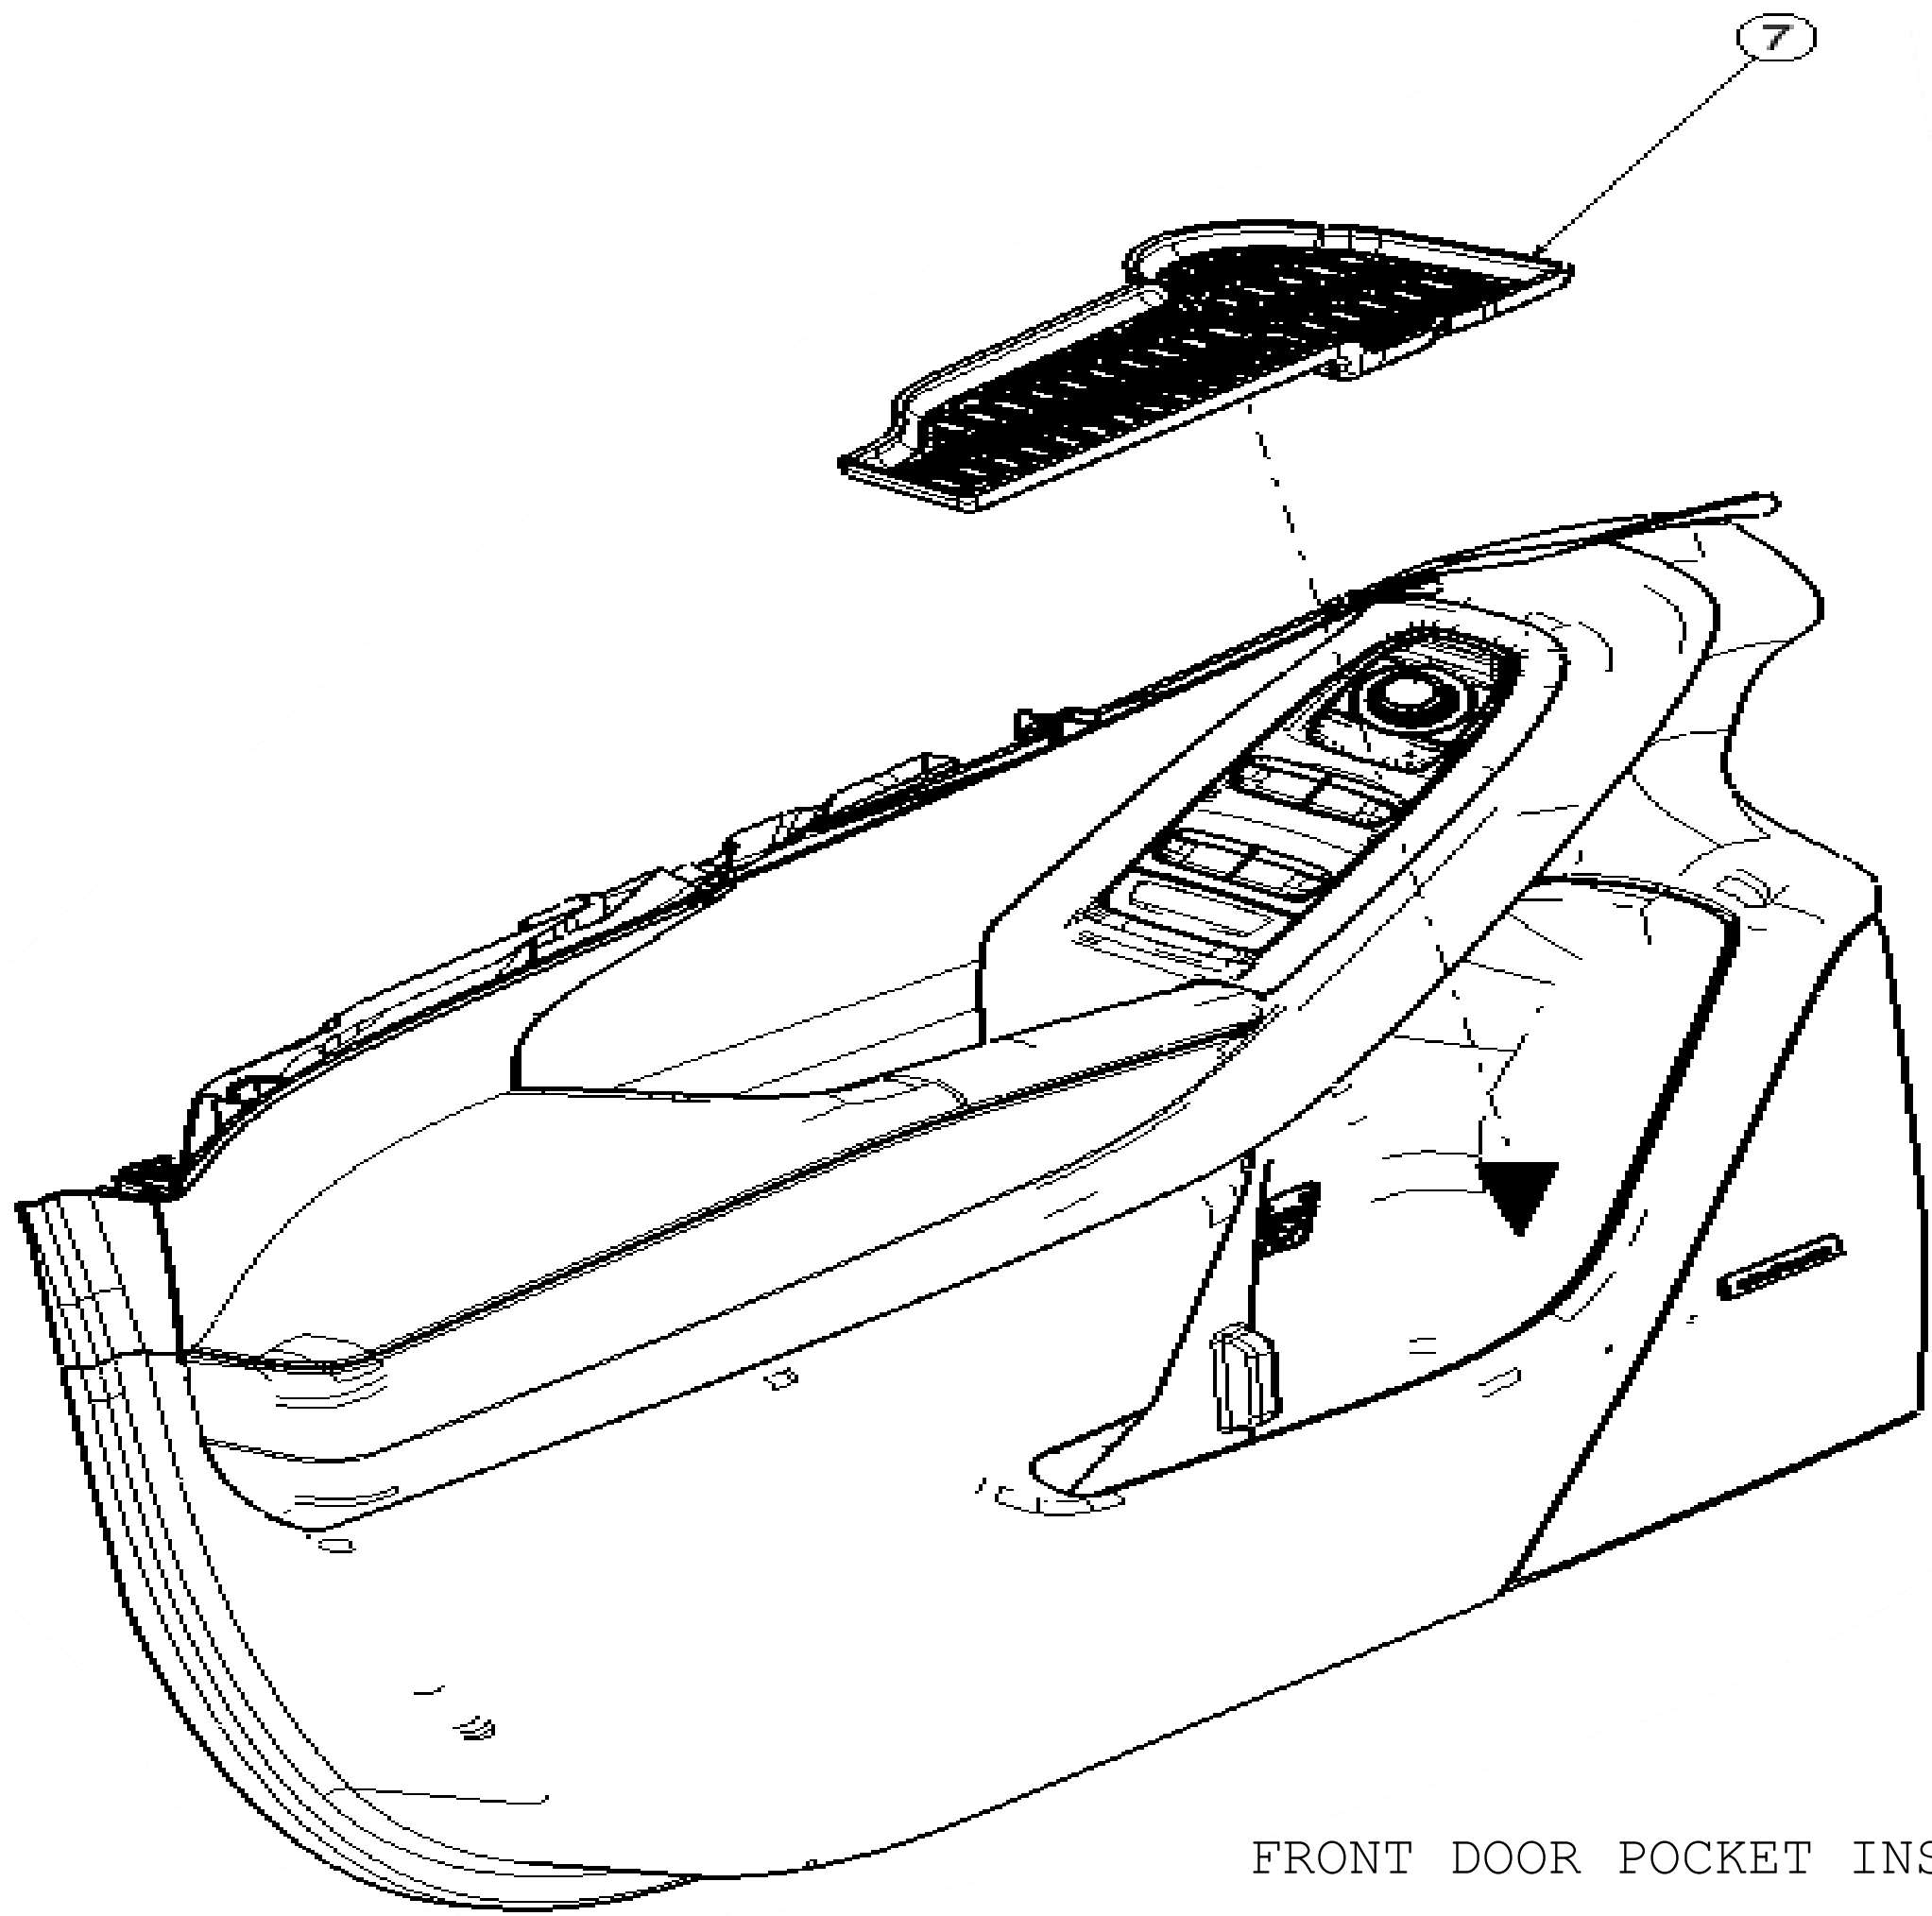

7

FRONT DOOR POCKET INSERT