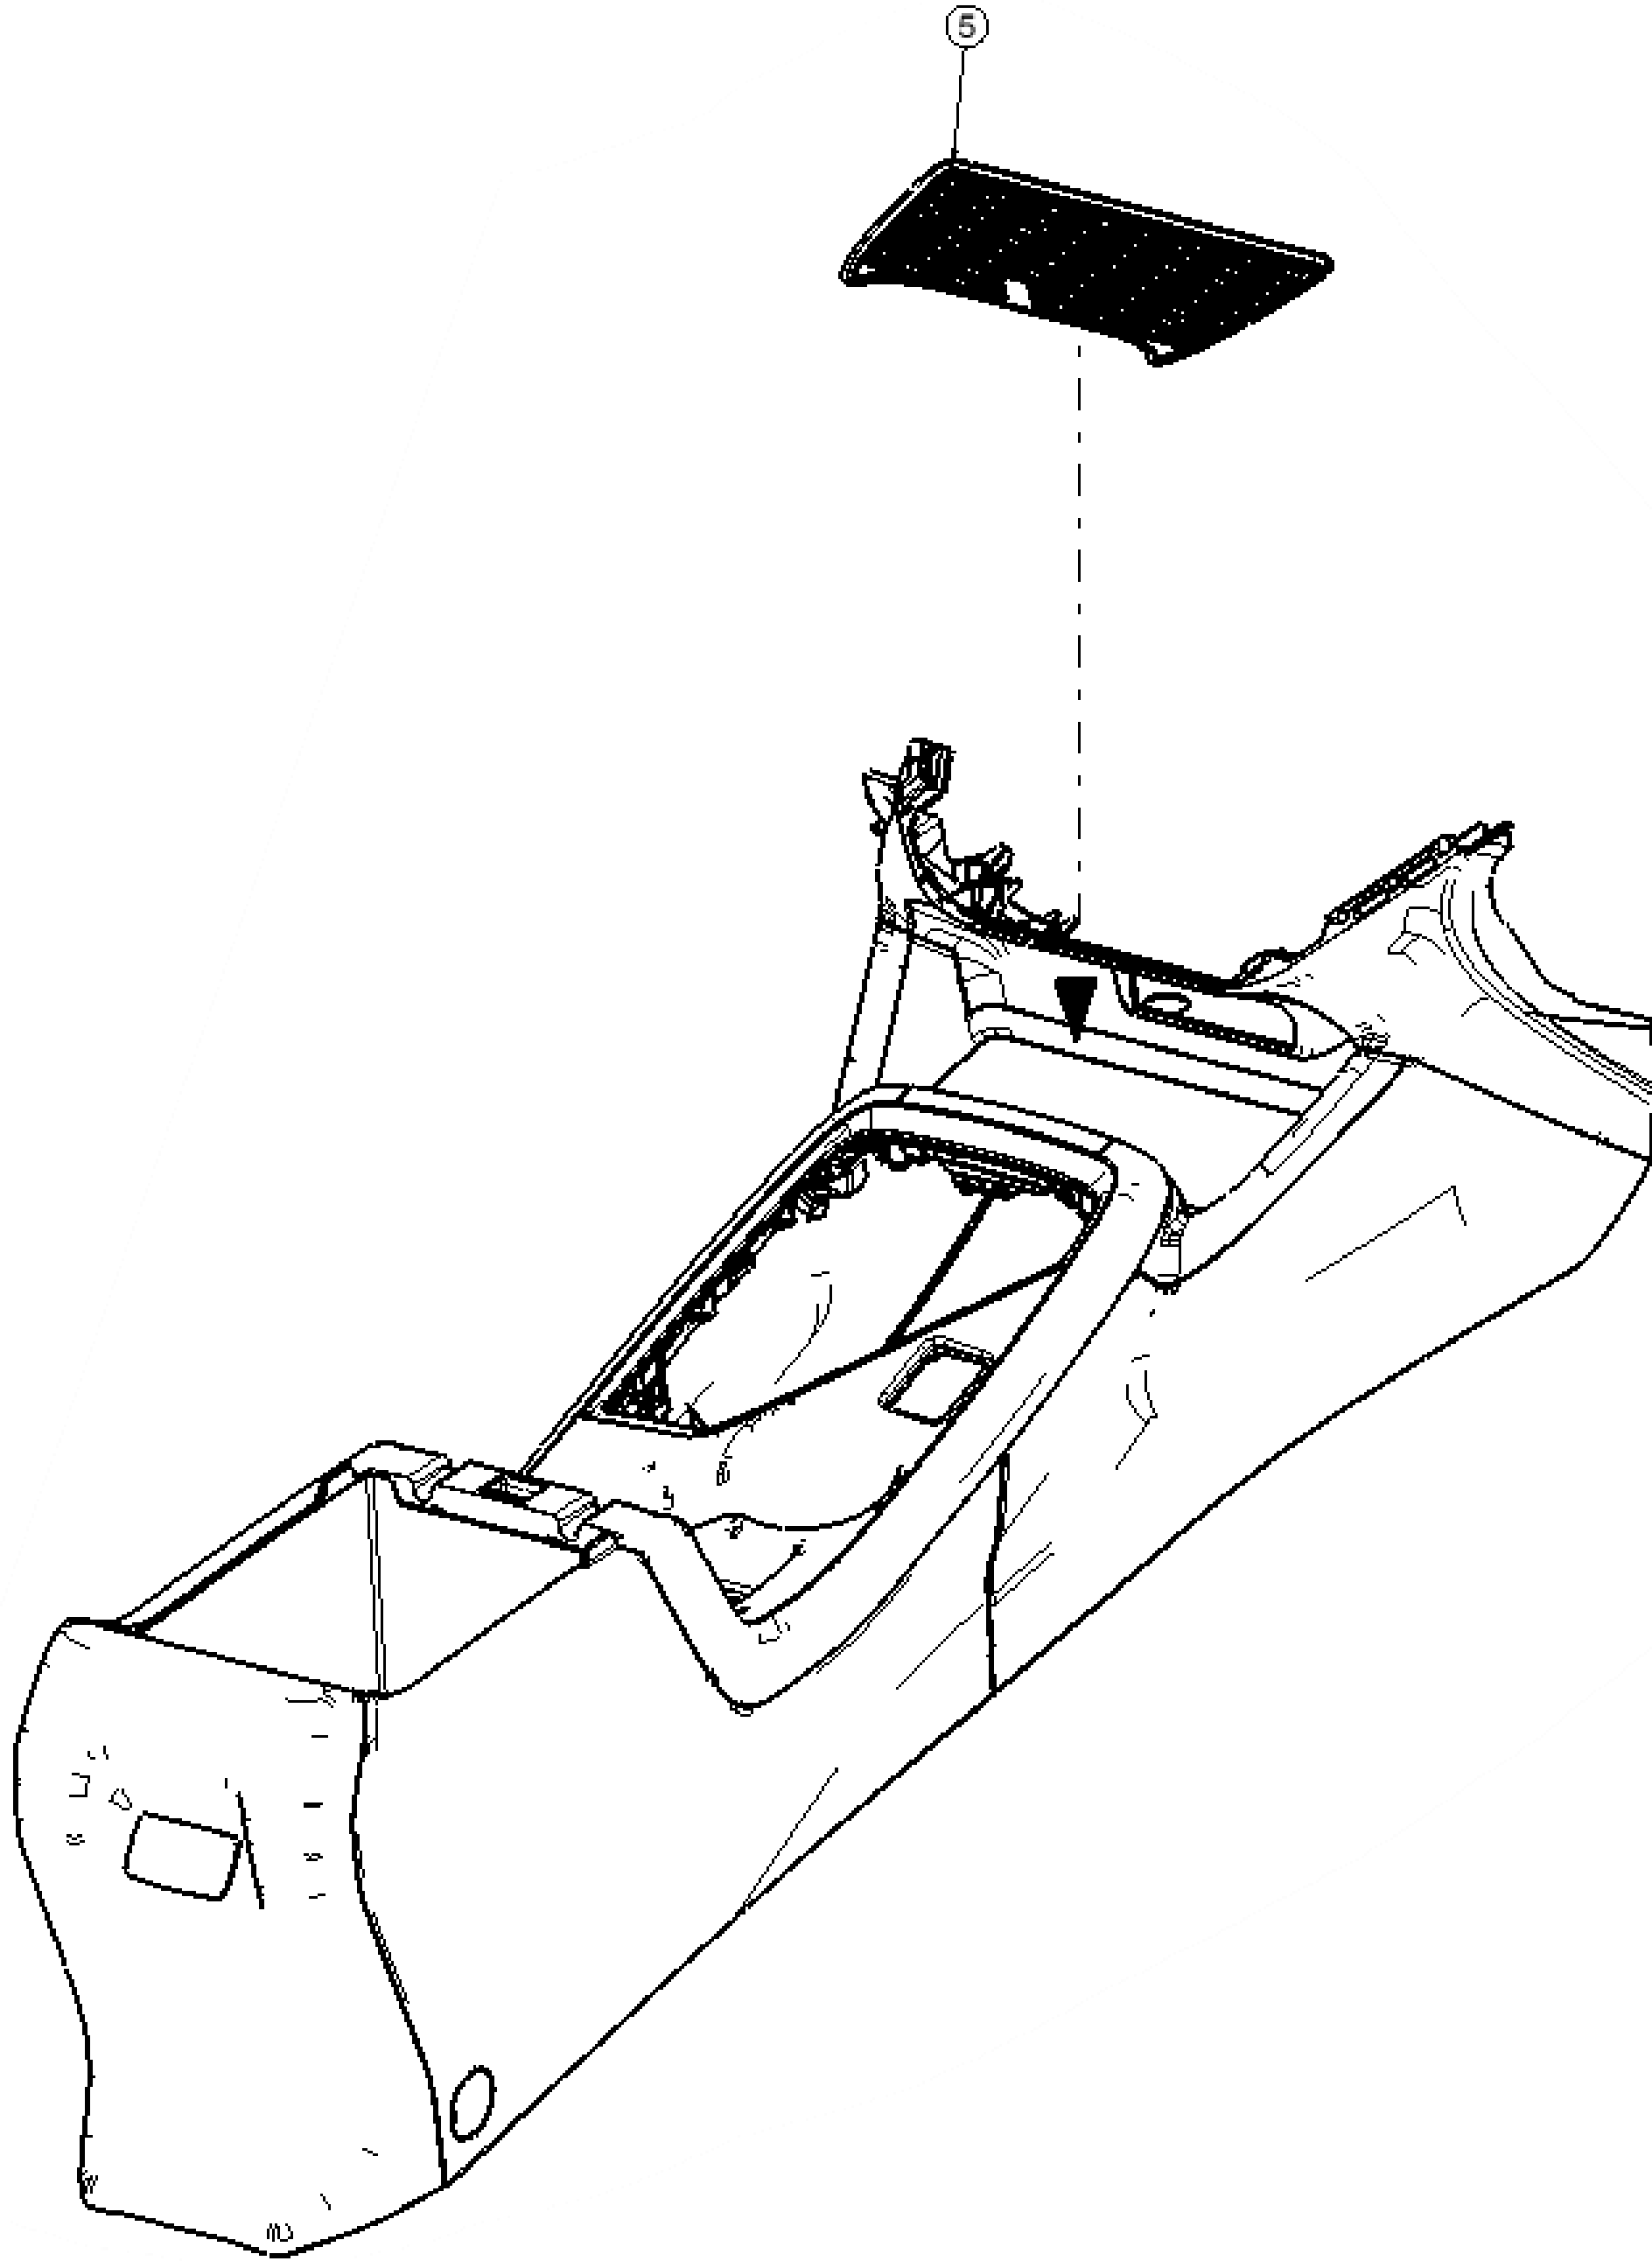

PART NUMBER: J131SFN010-Gray
J131SFN020-Red
J131SFN030-Yellow
J131SFN040-Orange
J131SFN050-Gold

IMPREZA AND CROSSTREK - INTERIOR ACCENT LINERS

Installation Instruction

SL NO	PART NAME	LH	RH	QTY
1	CENTER CONSOLE CUP HOLDER INSERT_01	-	-	1
2	CENTER CONSOLE CUP HOLDER INSERT_02	-	-	1
3	CENTER CONSOLE INSERT	-	-	1
4	CENTER CONSOLE TRAY INSERT	-	-	1
5	FORWARD POCKET INSERT	-	-	1
6	FRONT DOOR PULL INSERT	1	1	-
7	FRONT DOOR POCKET INSERT	1	1	-
8	REAR DOOR GRAB INSERT	1	1	-
9	REAR DOOR POCKET INSERT	1	1	-

NOTE: BEFORE INSTALLING THE INSERT, MAKE SURE THAT ALL THE POCKETS ARE EMPTIED.

1

2

3

4

5

NOTE: DO NOT USE THIS PRODUCT WHEN CHARGE WIRELESSLY

6