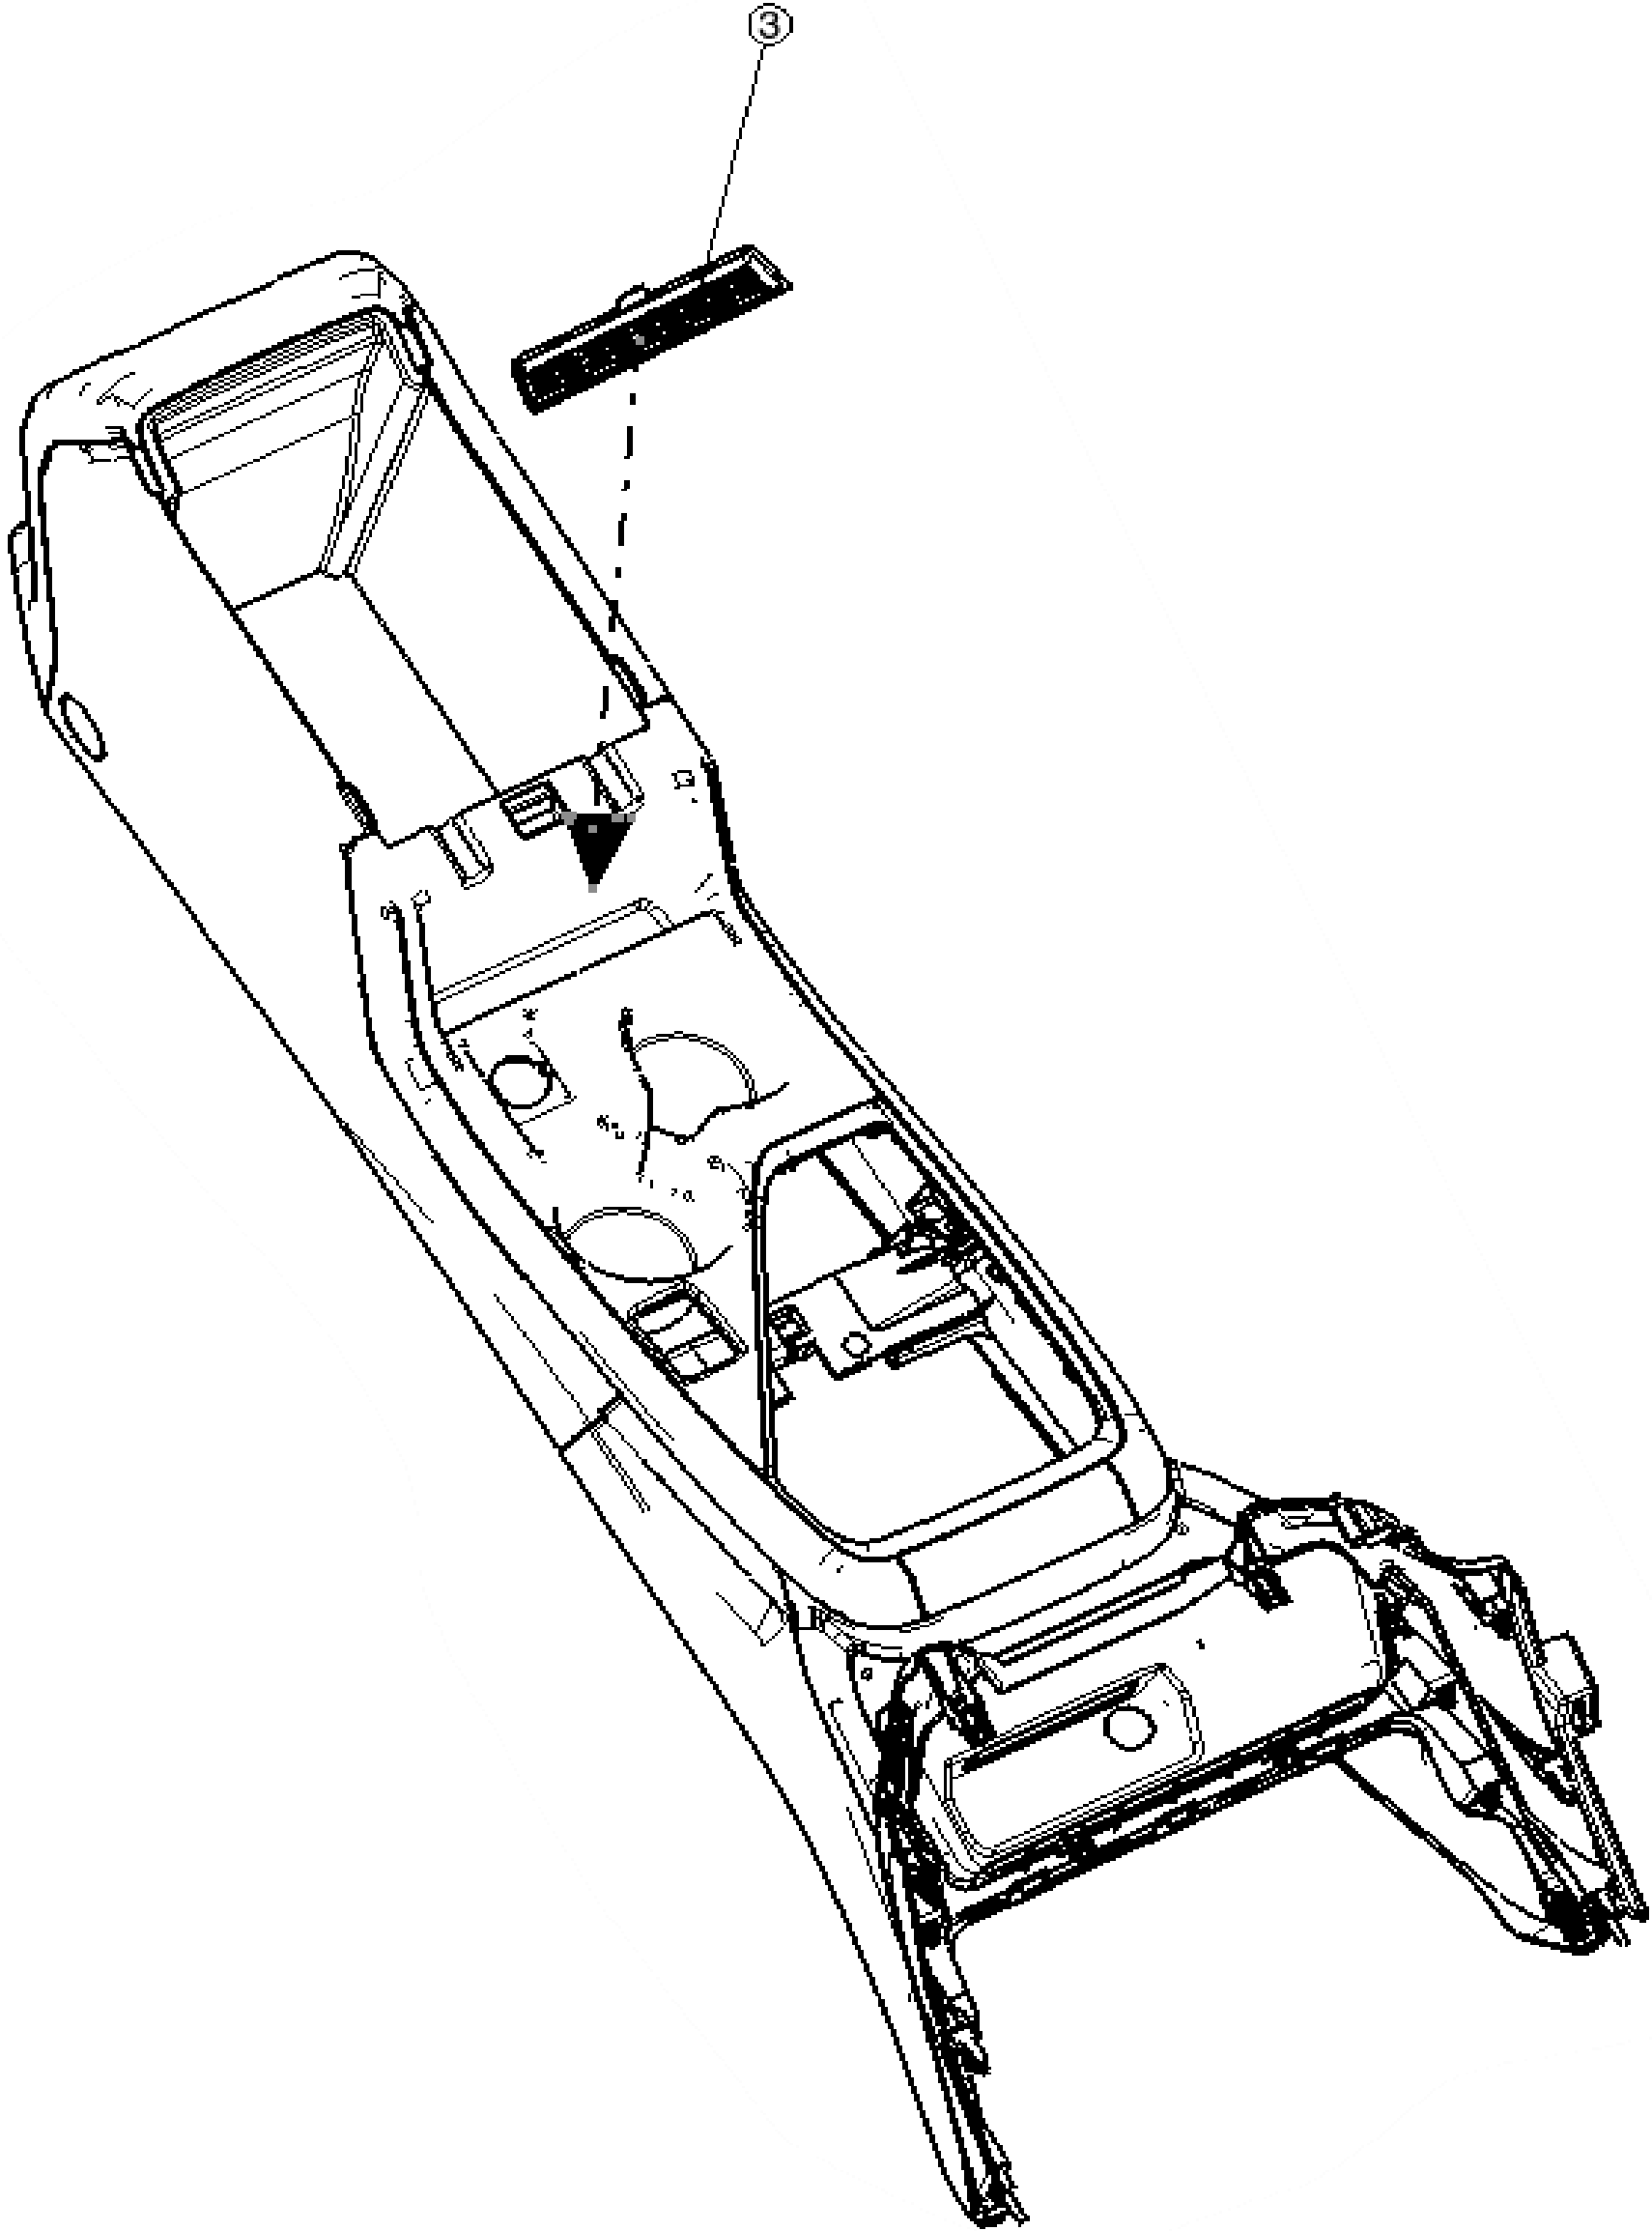

PART NUMBER: J131SFN010-Gray
J131SFN020-Red
J131SFN030-Yellow
J131SFN040-Orange
J131SFN050-Gold

IMPREZA AND CROSSTREK - INTERIOR ACCENT LINERS

Installation Instruction

SL NO	PART NAME	LH	RH	QTY
1	CENTER CONSOLE CUP HOLDER INSERT_01	-	-	1
2	CENTER CONSOLE CUP HOLDER INSERT_02	-	-	1
3	CENTER CONSOLE INSERT	-	-	1
4	CENTER CONSOLE TRAY INSERT	-	-	1
5	FORWARD POCKET INSERT	-	-	1
6	FRONT DOOR PULL INSERT	1	1	-
7	FRONT DOOR POCKET INSERT	1	1	-
8	REAR DOOR GRAB INSERT	1	1	-
9	REAR DOOR POCKET INSERT	1	1	-

NOTE: BEFORE INSTALLING THE INSERT, MAKE SURE THAT ALL THE POCKETS ARE EMPTIED.

1

2

3

4

5

NOTE: DO NOT USE THIS PRODUCT WHEN CHARGE WIRELESSLY

6