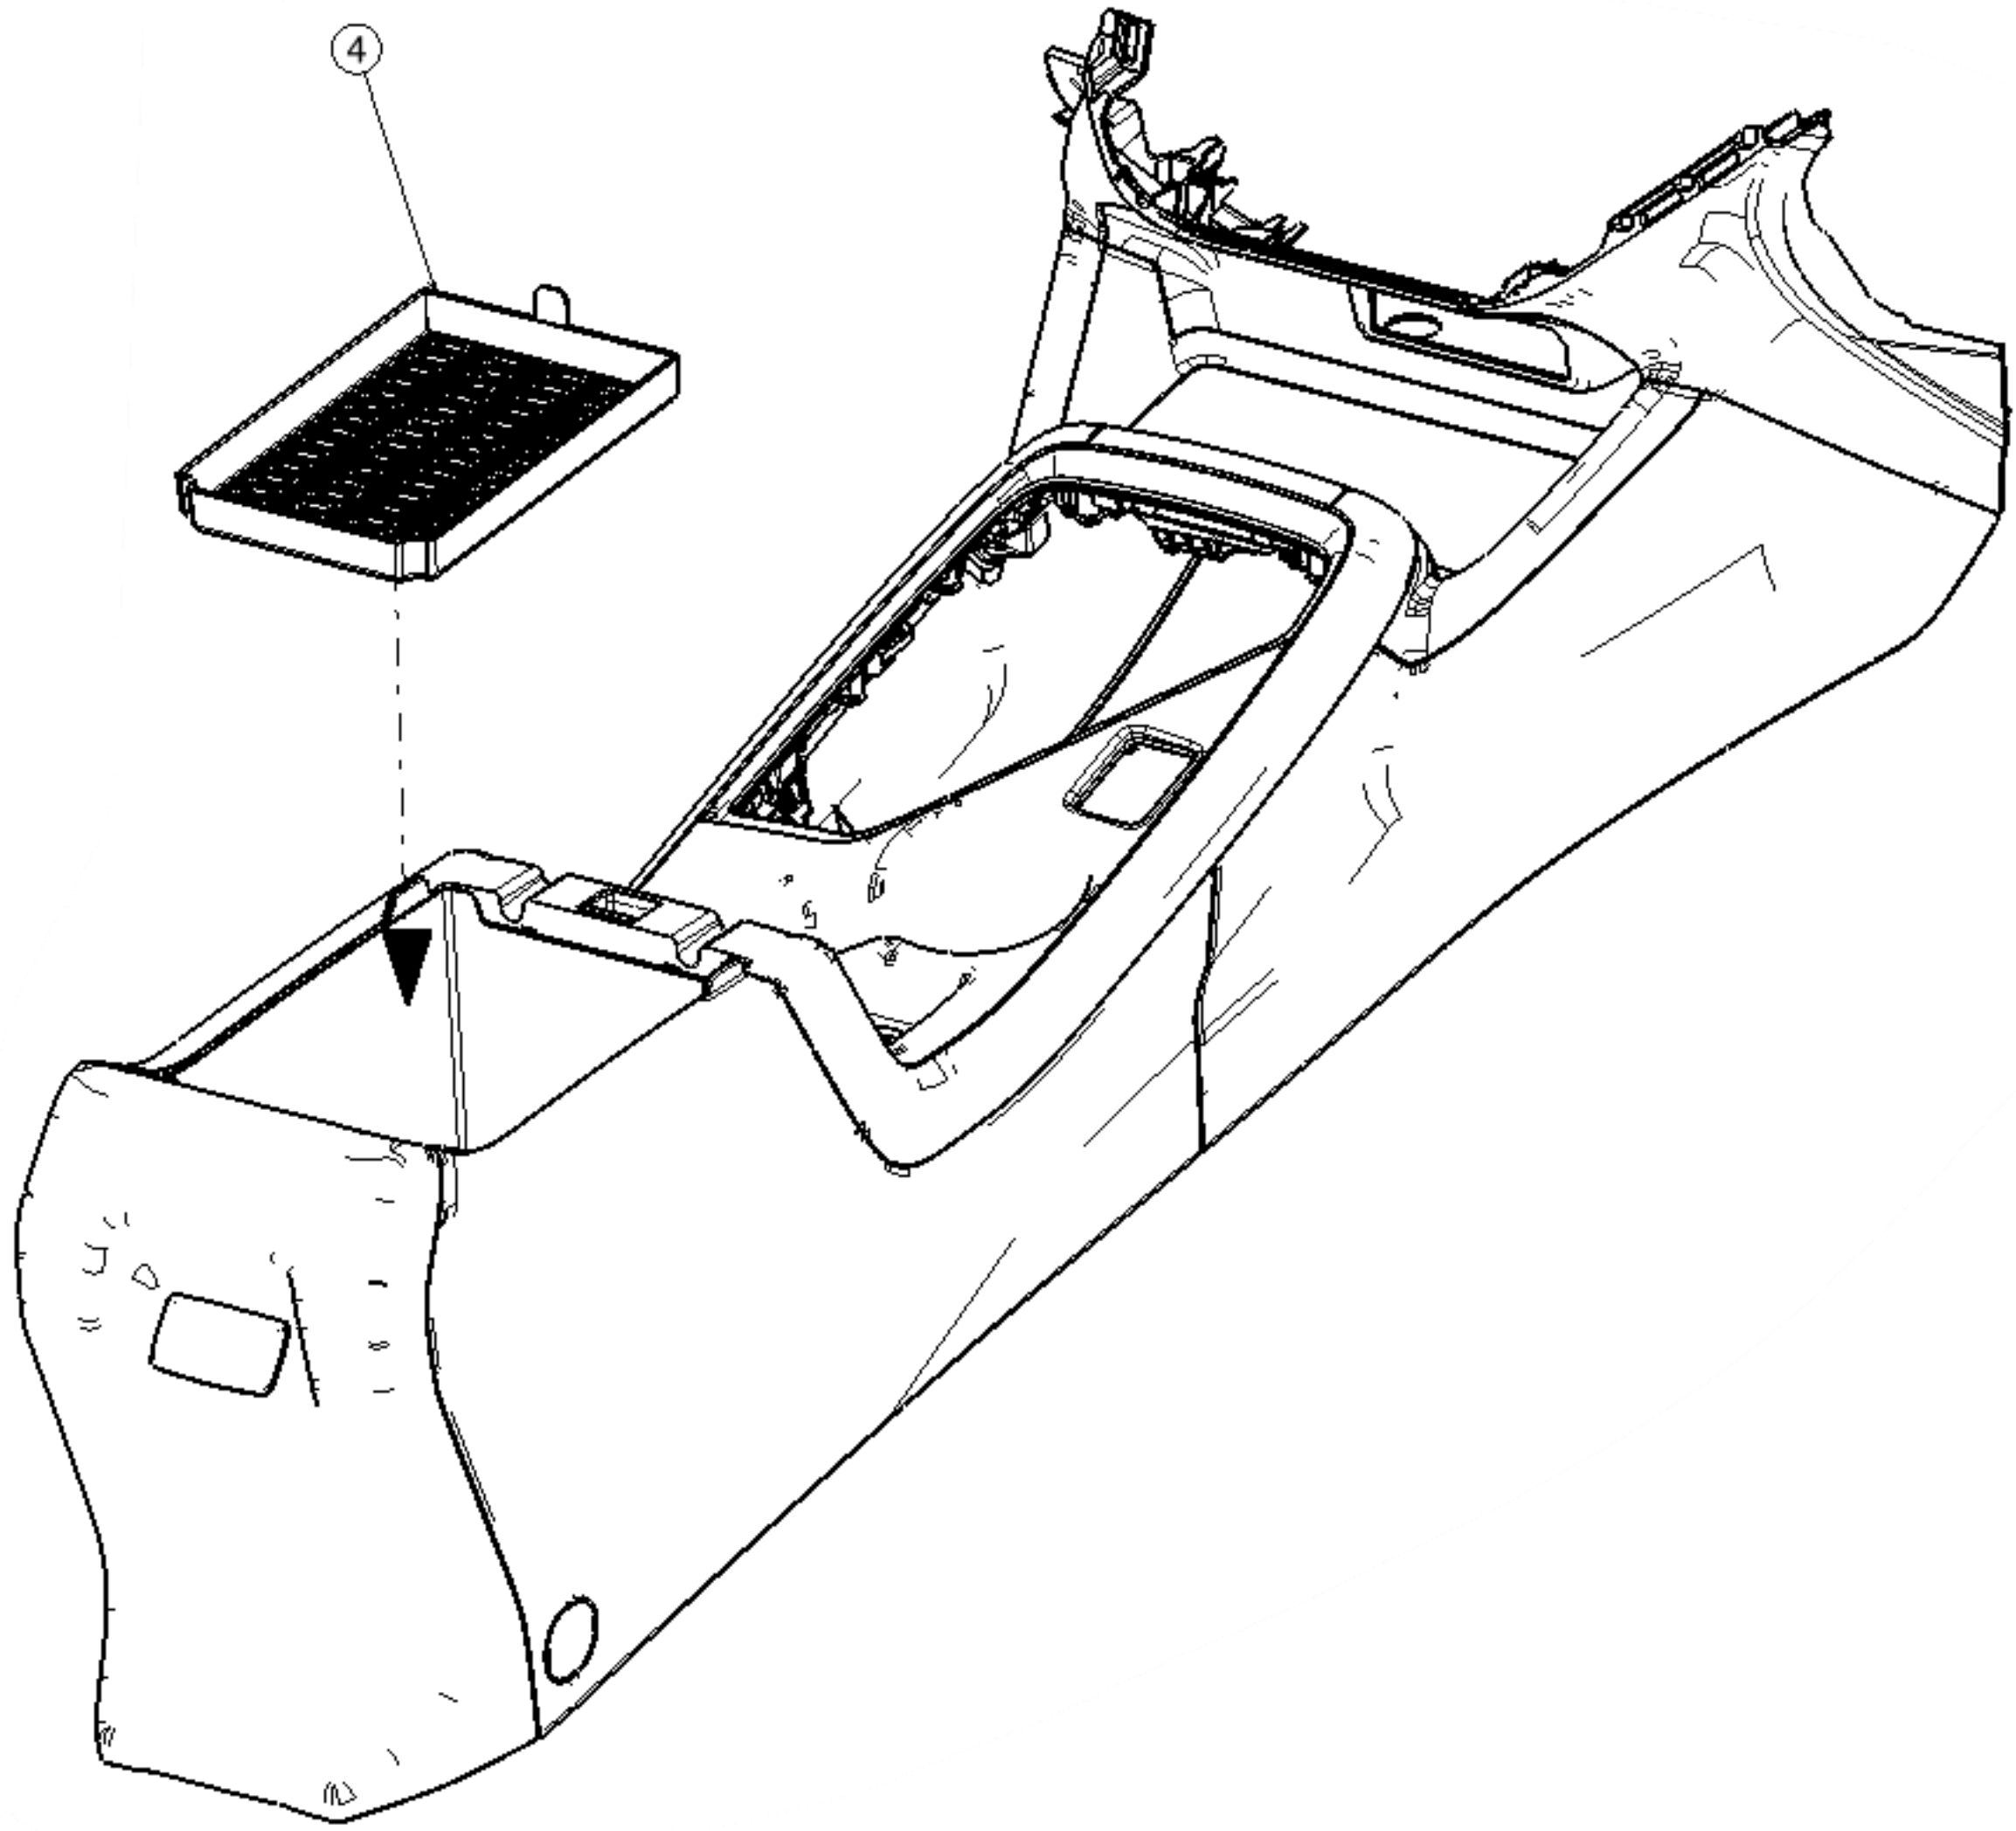

PART NUMBER: J131SFN010-Gray
J131SFN020-Red
J131SFN030-Yellow
J131SFN040-Orange
J131SFN050-Gold

IMPREZA AND CROSSTREK - INTERIOR ACCENT LINERS

Installation Instruction

SL NO	PART NAME	LH	RH	QTY
1	CENTER CONSOLE CUP HOLDER INSERT_01	-	-	1
2	CENTER CONSOLE CUP HOLDER INSERT_02	-	-	1
3	CENTER CONSOLE INSERT	-	-	1
4	CENTER CONSOLE TRAY INSERT	-	-	1
5	FORWARD POCKET INSERT	-	-	1
6	FRONT DOOR PULL INSERT	1	1	-
7	FRONT DOOR POCKET INSERT	1	1	-
8	REAR DOOR GRAB INSERT	1	1	-
9	REAR DOOR POCKET INSERT	1	1	-

NOTE: BEFORE INSTALLING THE INSERT, MAKE SURE THAT ALL THE POCKETS ARE EMPTIED.

1

2

3

4

5

NOTE: DO NOT USE THIS PRODUCT WHEN CHARGE WIRELESSLY

6