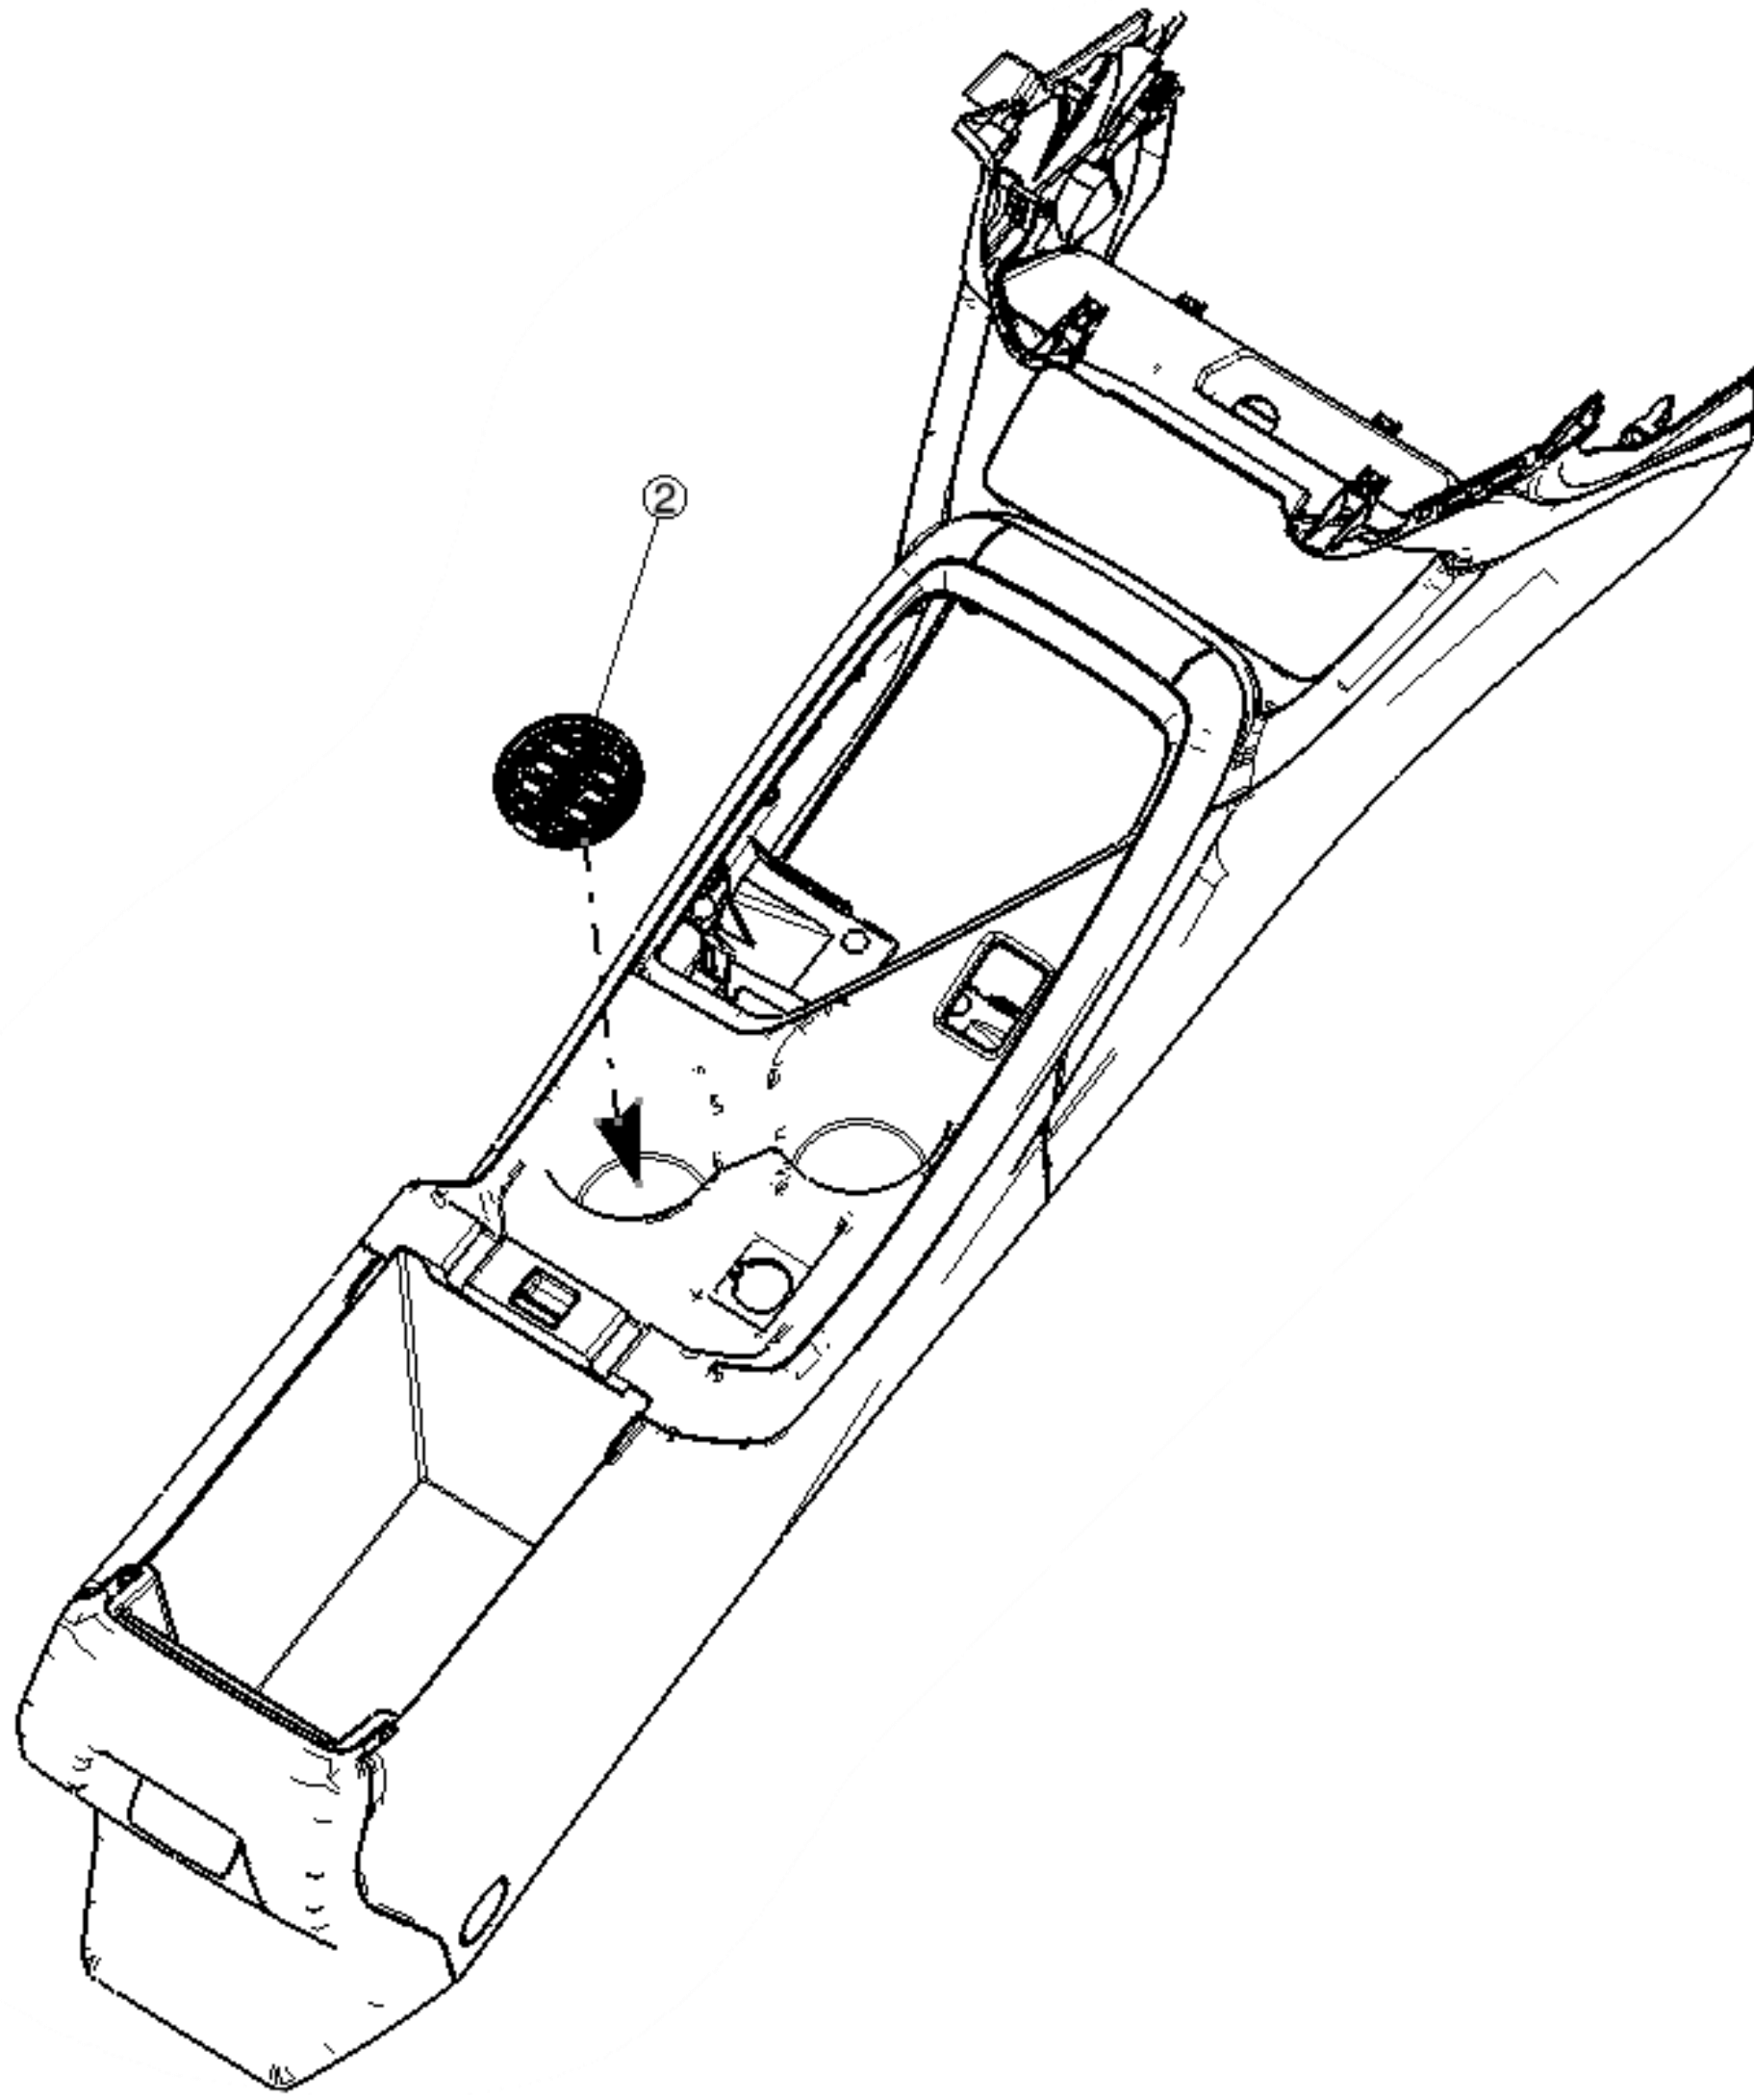

PART NUMBER: J131SFN010-Gray
J131SFN020-Red
J131SFN030-Yellow
J131SFN040-Orange
J131SFN050-Gold

IMPREZA AND CROSSTREK - INTERIOR ACCENT LINERS

Installation Instruction

SL NO	PART NAME	LH	RH	QTY
1	CENTER CONSOLE CUP HOLDER INSERT_01	-	-	1
2	CENTER CONSOLE CUP HOLDER INSERT_02	-	-	1
3	CENTER CONSOLE INSERT	-	-	1
4	CENTER CONSOLE TRAY INSERT	-	-	1
5	FORWARD POCKET INSERT	-	-	1
6	FRONT DOOR PULL INSERT	1	1	-
7	FRONT DOOR POCKET INSERT	1	1	-
8	REAR DOOR GRAB INSERT	1	1	-
9	REAR DOOR POCKET INSERT	1	1	-

NOTE: BEFORE INSTALLING THE INSERT, MAKE SURE THAT ALL THE POCKETS ARE EMPTIED.

1

2

3

4

5

NOTE: DO NOT USE THIS PRODUCT WHEN CHARGE WIRELESSLY

6